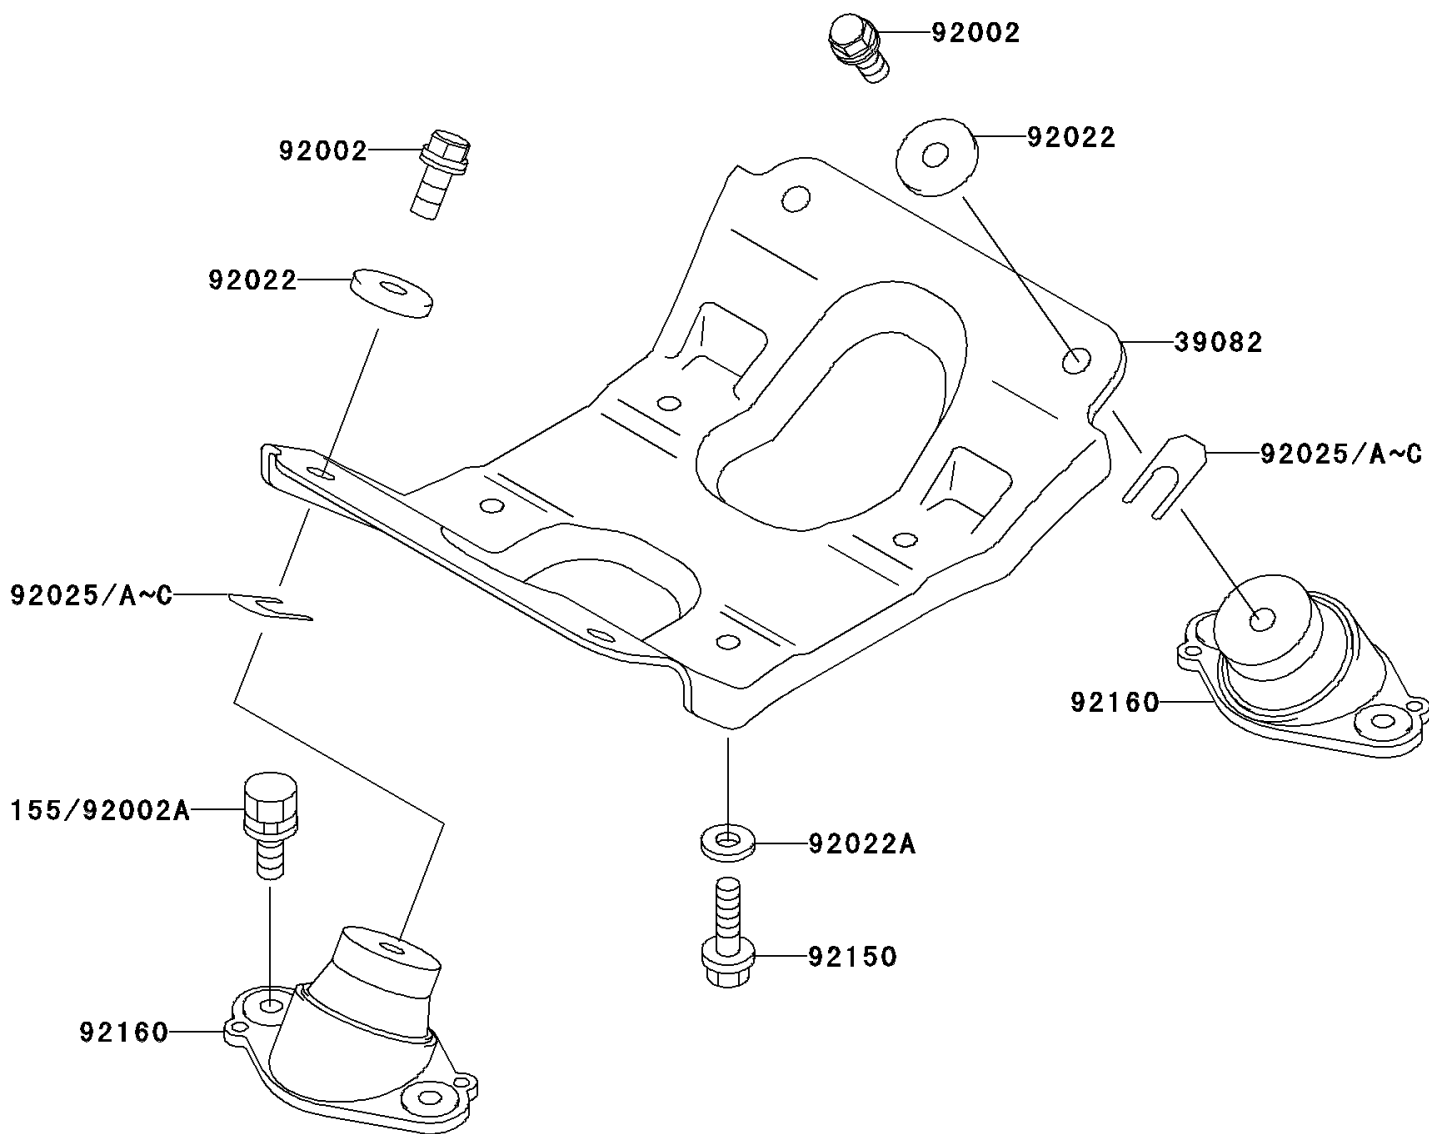

1998 JET SKI® SXi Pro PARTS DIAGRAM

Engine Mount

F3144

1998 JET SKI® SXi Pro PARTS LIST

Engine Mount

ITEM NAME	PART NUMBER	QUANTITY
BOLT-WSP-SMALL,8X20 (Ref # 155)	155R0820	1
MOUNT-ENGINE (Ref # 39082)	39082-3711	1
BOLT,10X25 (Ref # 92002)	92002-3770	1
WASHER,32X10.5X4 (Ref # 92022)	92022-3023	1
WASHER,10.2X20X1.5 (Ref # 92022A)	92022-3742	1
SHIM,T=0.3MM (Ref # 92025)	92025-3705	1
SHIM,T=0.5MM (Ref # 92025A)	92025-3706	1
SHIM,T=1.0MM (Ref # 92025B)	92025-3707	1
SHIM,T=1.5MM (Ref # 92025C)	92025-3708	1
BOLT,10X25 (Ref # 92150)	92150-3842	1
DAMPER,ENGINE MOUNT (Ref # 92160)	92160-3761	1