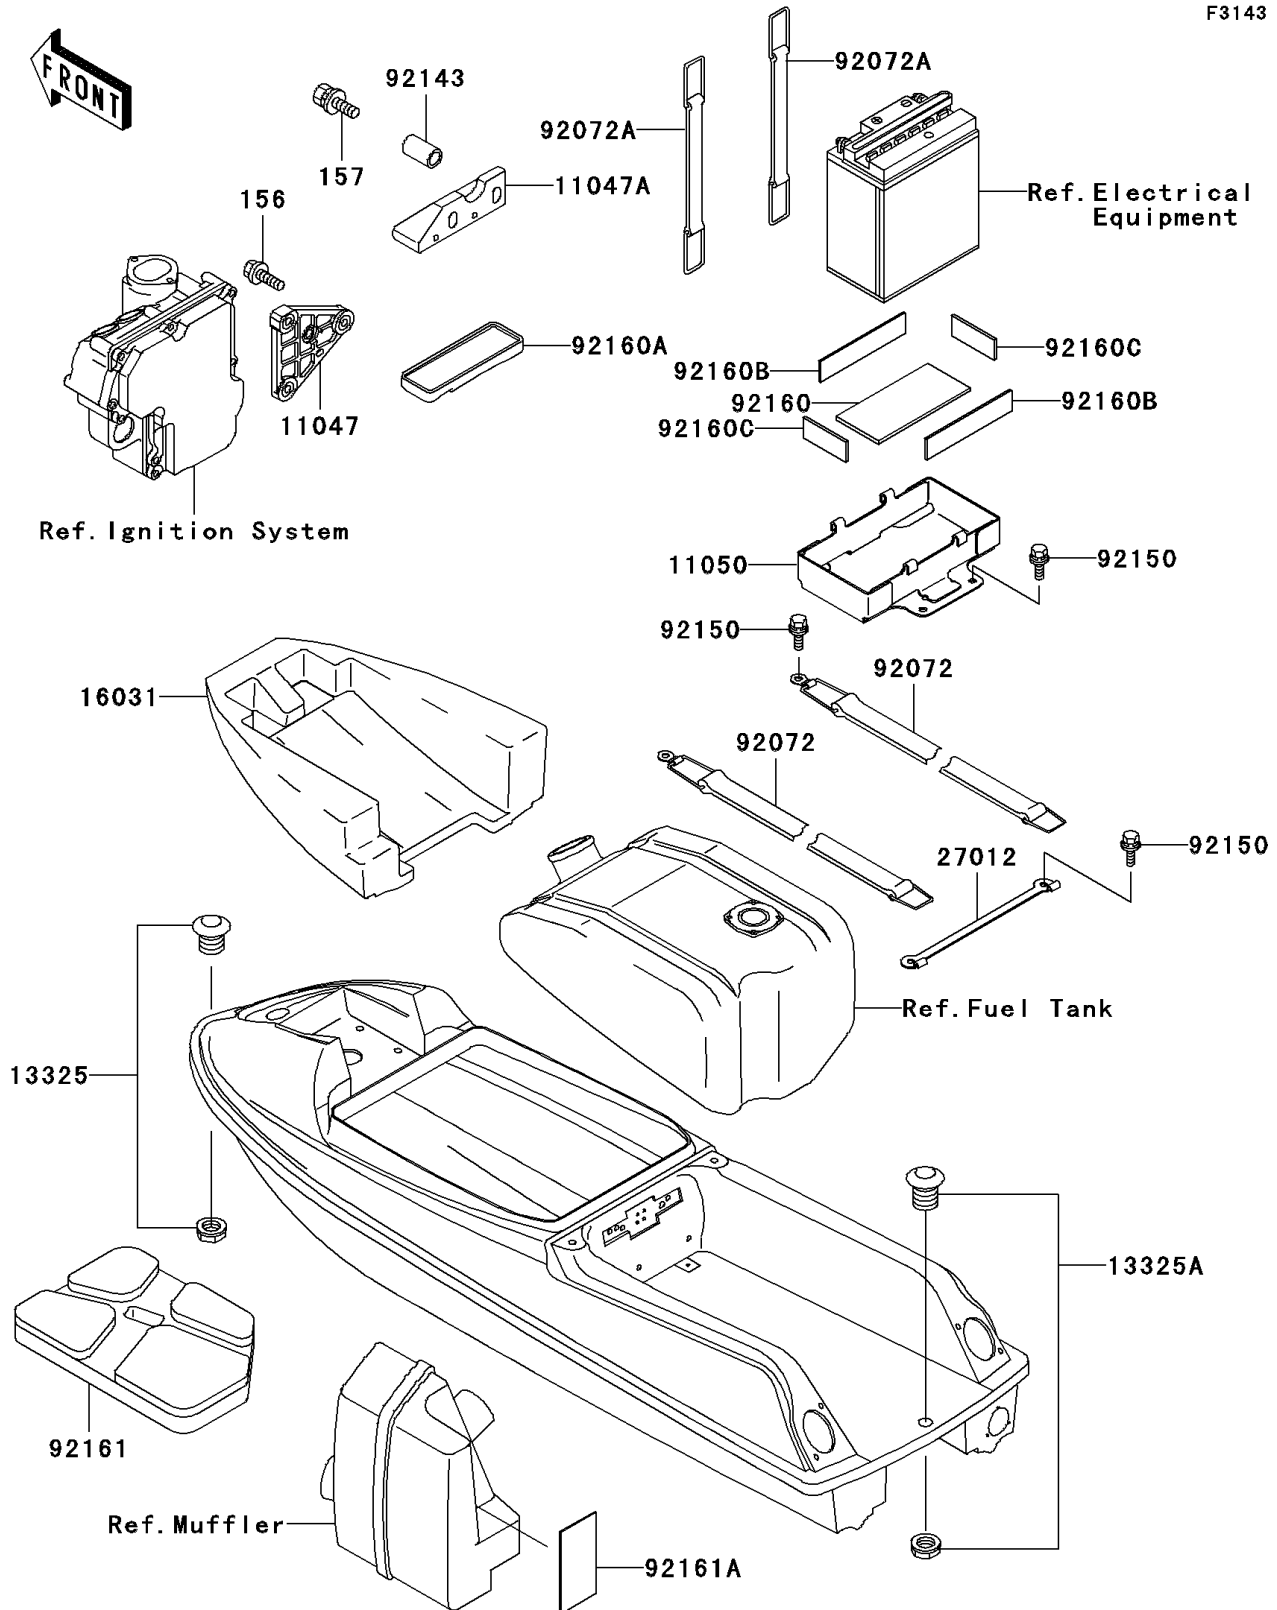

1998 JET SKI® SXi Pro PARTS DIAGRAM

Hull Fittings

F3143

1998 JET SKI® SXi Pro PARTS LIST

Hull Fittings

ITEM NAME	PART NUMBER	QUANTITY
BOLT-WP,6X25 (Ref # 156)	156R0625	1
BOLT-WSP,6X25 (Ref # 157)	157R0625	1
BRACKET (Ref # 11047)	11047-3752	1
BRACKET (Ref # 11047A)	11047-3753	1
BRACKET,BATTERY (Ref # 11050)	11050-3749	1
BUSHING-ASSY,BLACK (Ref # 13325)	13325-3703	1
BUSHING-ASSY,BLACK (Ref # 13325A)	13325-3705	1
FLOAT,FUEL TANK (Ref # 16031)	16031-3846	1
HOOK,FIRE EXTINGUISHER (Ref # 27012)	27012-3772	1
BAND,FUEL TANK (Ref # 92072)	92072-3840	1
BAND,BATTERY (Ref # 92072A)	92072-3841	1
COLLAR,6X8.5X14.7 (Ref # 92143)	92143-3728	1
BOLT,6X16 (Ref # 92150)	92150-3714	1
DAMPER (Ref # 92160)	92160-1851	1
DAMPER (Ref # 92160A)	92160-3777	1
DAMPER (Ref # 92160B)	92160-3840	1
DAMPER,WATER MUFFER (Ref # 92160C)	92160-3880	1
DAMPER,WATER MUFFLER (Ref # 92161)	92161-3727	1
DAMPER (Ref # 92161A)	92161-3728	1