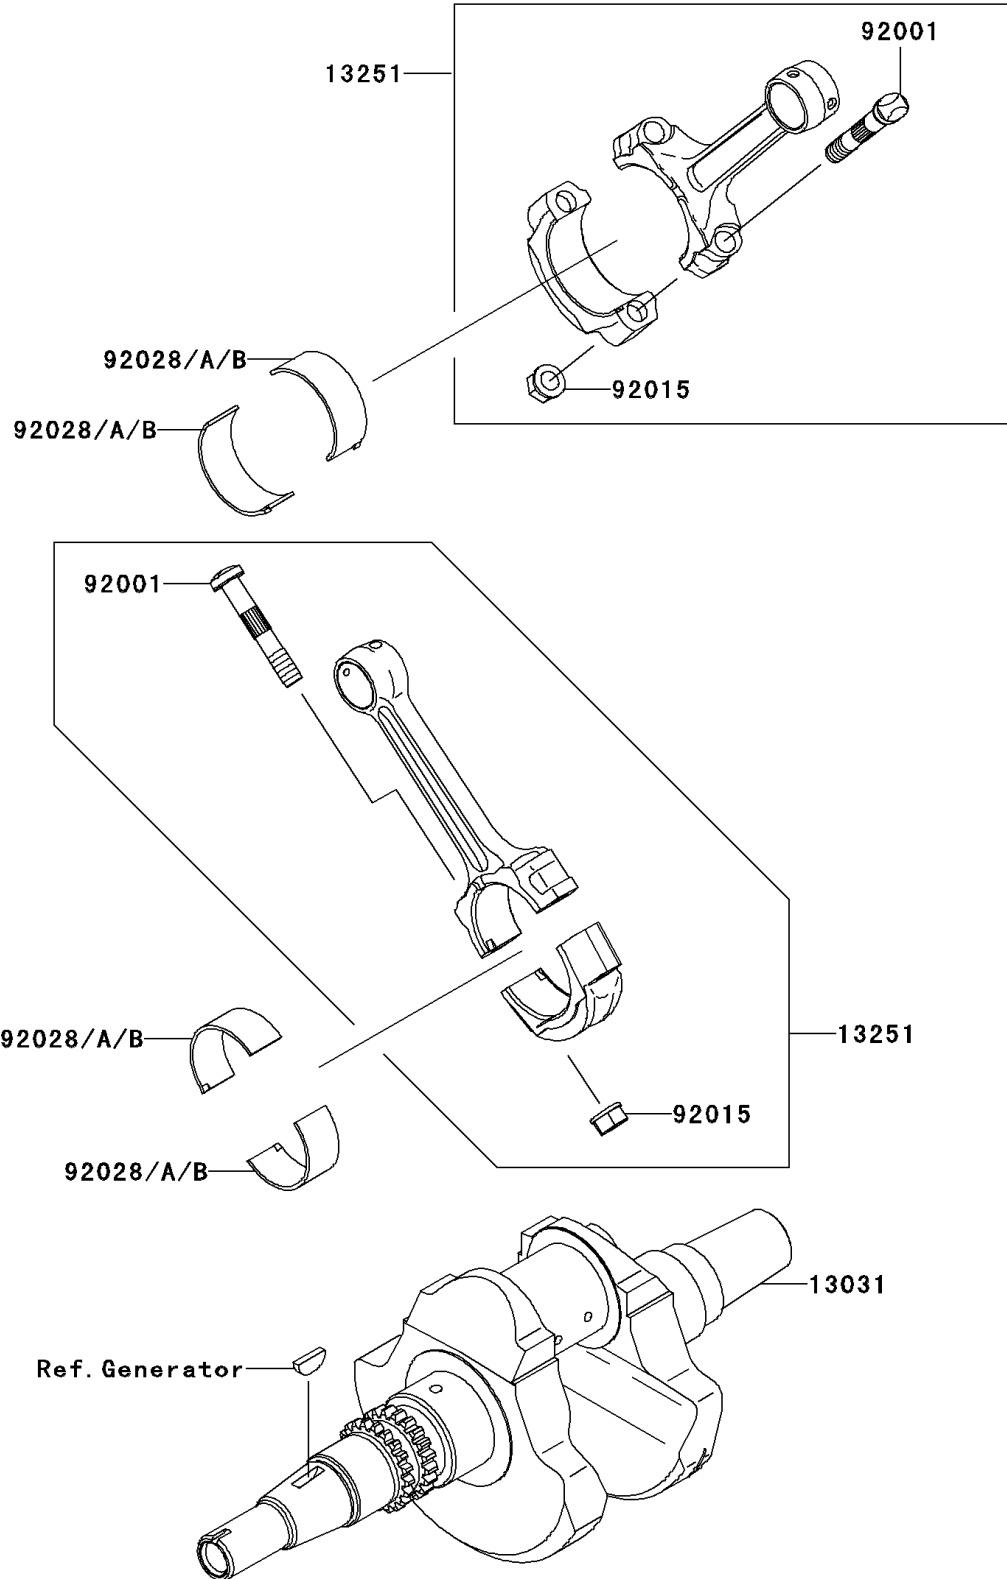

2008 Teryx® 750 4x4 PARTS DIAGRAM

Crankshaft

E1321

2008 Teryx® 750 4x4 PARTS LIST

Crankshaft

ITEM NAME	PART NUMBER	QUANTITY
CRANKSHAFT-COMP (Ref # 13031)	13031-0079	1
ROD-ASSY-CONNECTING (Ref # 13251)	13251-1143	1
BOLT,CONNECTING ROD (Ref # 92001)	92001-1980	1
NUT,FLANGED,8MM (Ref # 92015)	92015-1311	1
BUSHING,CONNECTING ROD,GREEN (Ref # 92028)	92028-1961	1
BUSHING,CONNECTING ROD,YELLOW (Ref # 92028A)	92028-1962	1
BUSHING,CONNECTING ROD,BROWN (Ref # 92028B)	92028-1963	1