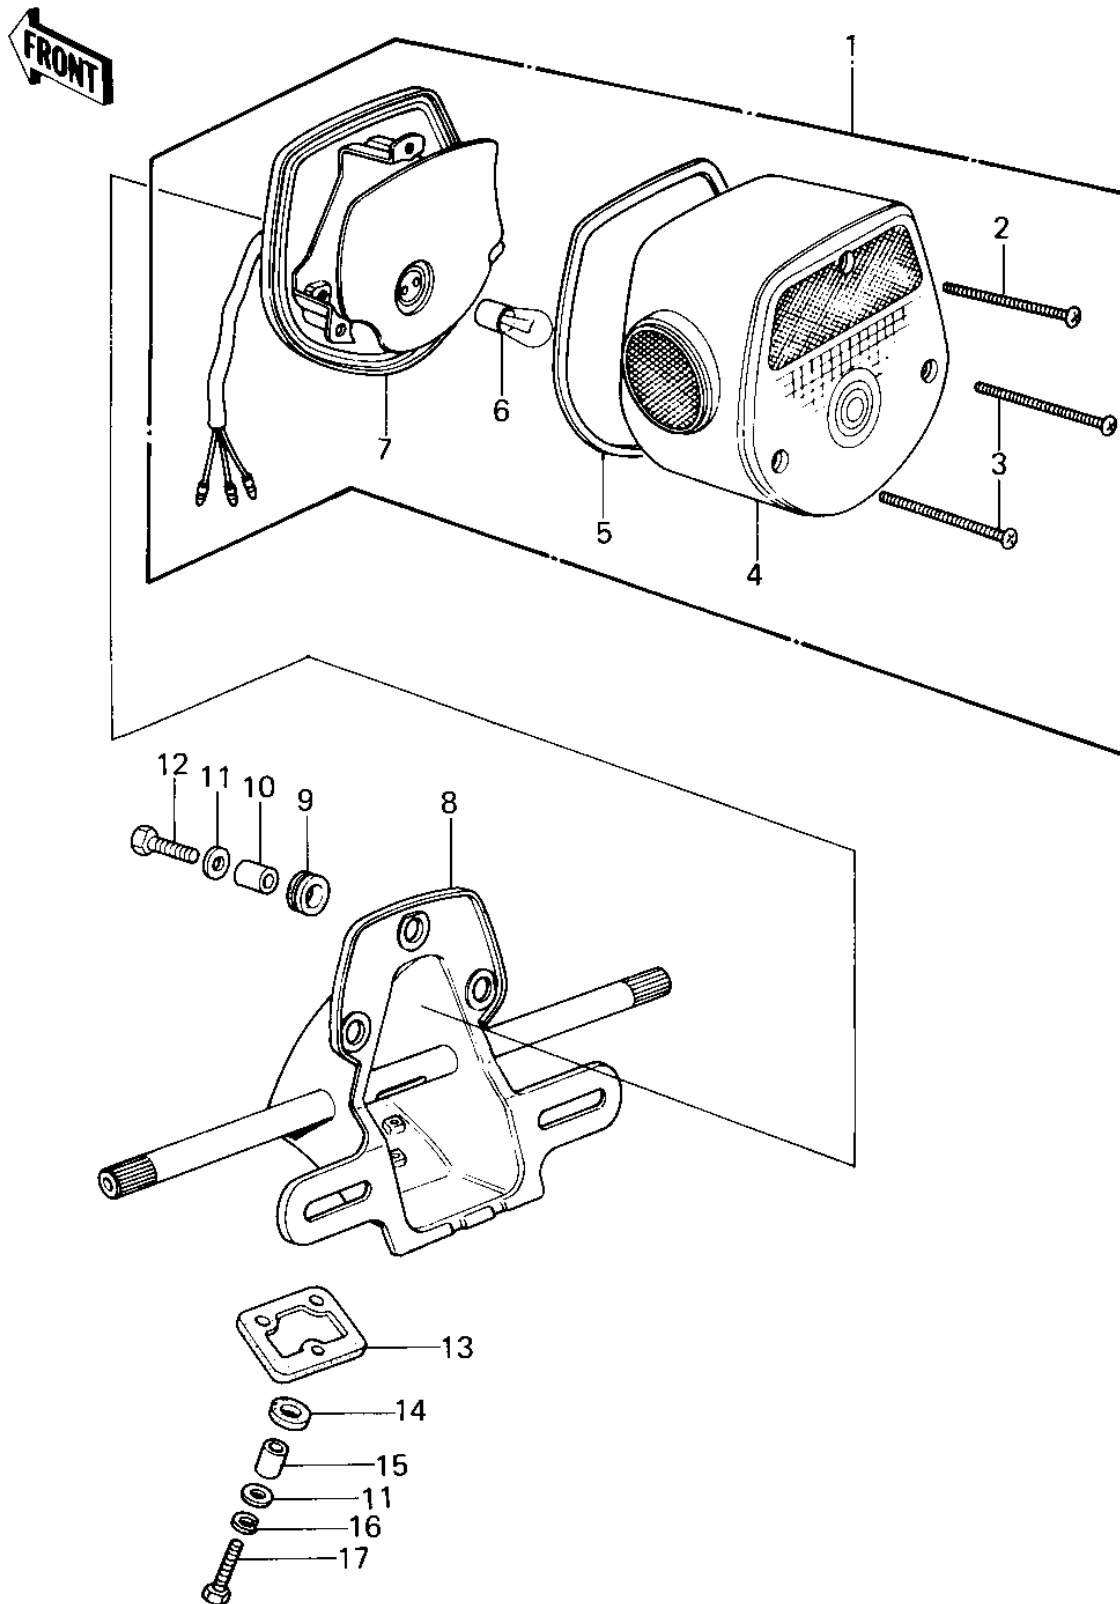

1980 KZ440 Standard PARTS DIAGRAM

TAILLIGHT ('80 B1)

1980 KZ440 Standard PARTS LIST

TAILLIGHT ('80 B1)

ITEM NAME	PART NUMBER	QUANTITY
LAMP-TAIL (Ref # 1)	23025-1031	1
SCREW (Ref # 2)	220R0455	1
SCREW PAN HEAD 4X50 (Ref # 3)	220E0450	1
LENS,TAIL LAMP (Ref # 4)	23026-028	1
GASKET,TAIL LAMP LENS (Ref # 5)	23028-019	1
BULB,12V 32/3CP (Ref # 6)	92069-059	1
BODY-COMP-TAIL LAMP (Ref # 7)	23027-1019	1
BRACKET,TAIL LAMP (Ref # 8)	23036-1002	1
DAMPER RUBBER (Ref # 9)	92075-076	1
COLLAR,6.8X10X8.5 (Ref # 10)	92027-129	1
WASHER 6.5X20X1.6T (Ref # 11)	92022-125	1
BOLT-UPSET,6X20 (Ref # 12)	112G0620	1
DAMPER RUBBER,RR FEND (Ref # 13)	35039-004	1
DAMPER RUBBER,RR FEND (Ref # 14)	92075-121	1
COLLAR 6.8X10X14.5 (Ref # 15)	92027-156	1
WASHER SPRING 6MM (Ref # 16)	461F0600	1
BOLT-UPSET (Ref # 17)	112G0625	1