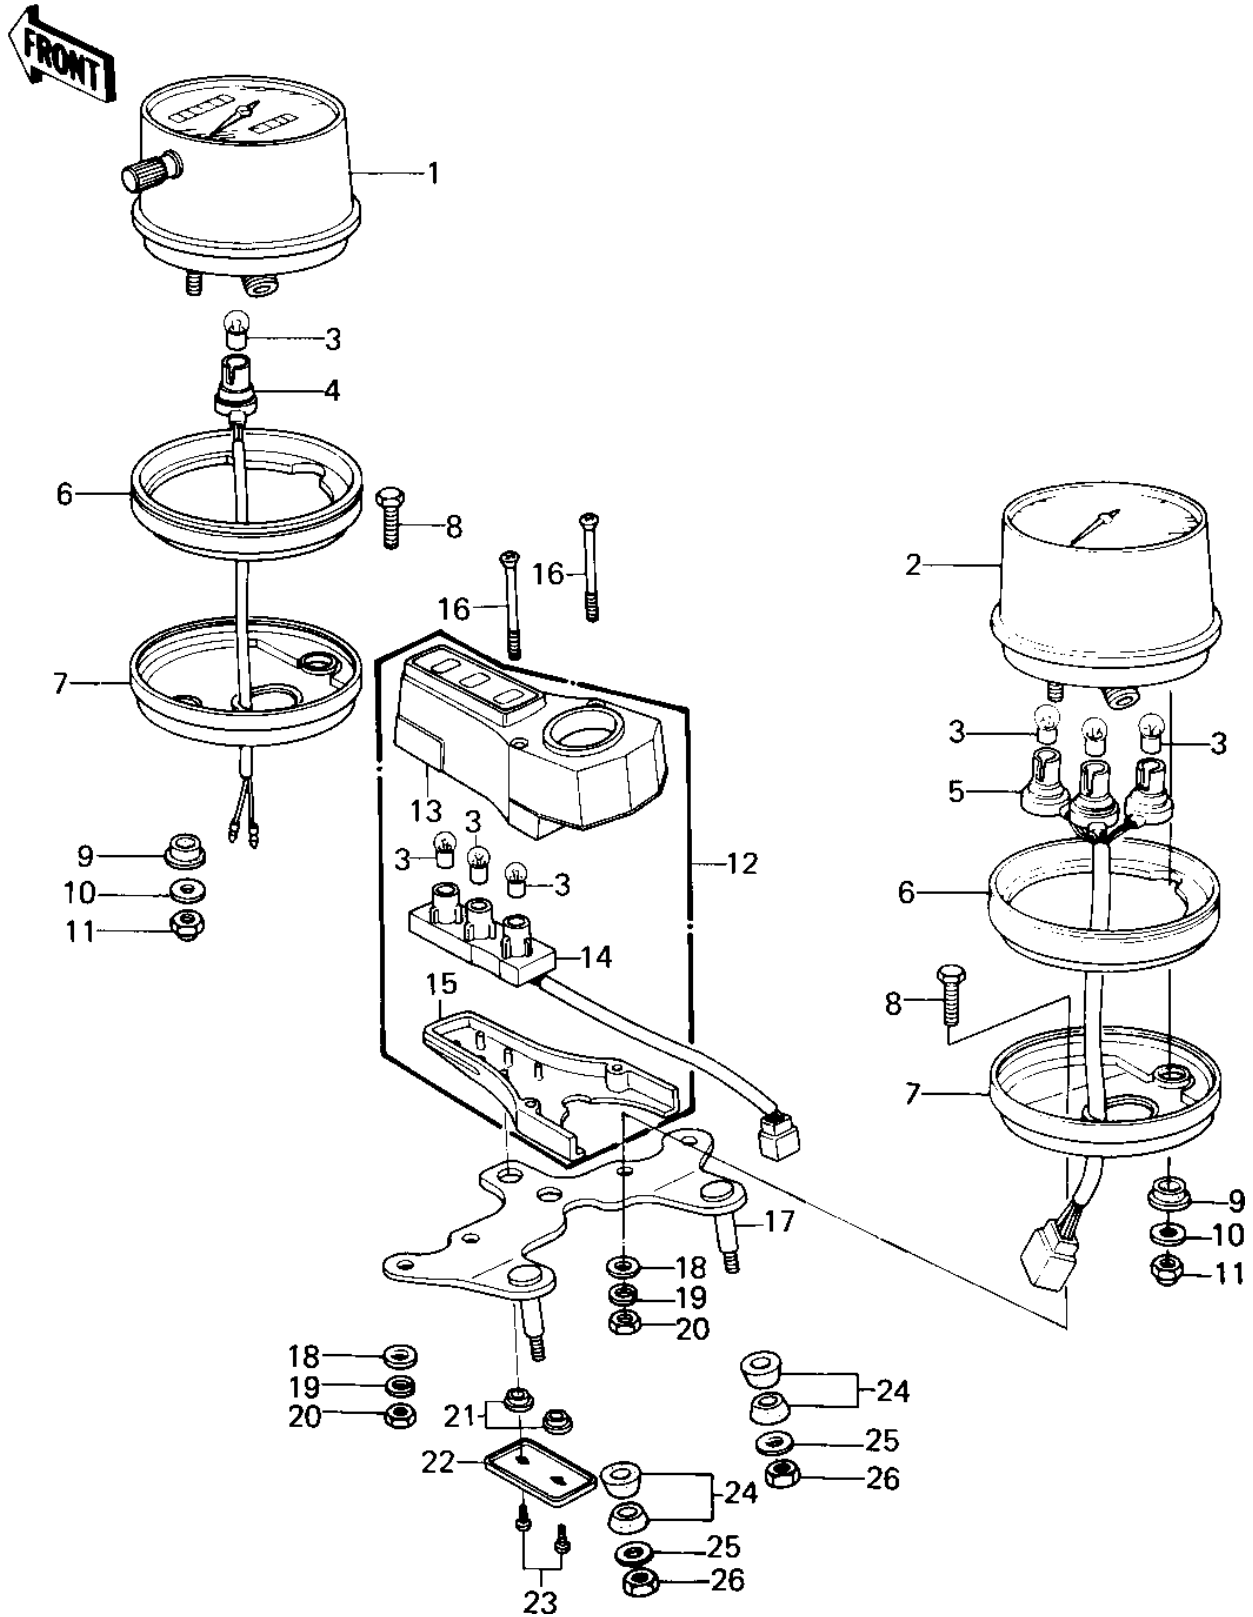

1980 KZ440 Standard PARTS DIAGRAM

METERS ('80 B1)

1980 KZ440 Standard PARTS LIST

METERS ('80 B1)

ITEM NAME	PART NUMBER	QUANTITY
SPEEDOMETER,MPH (Ref # 1)	25005-1060	1
TACHOMETER ASSY (Ref # 2)	25015-1007	1
BULB 12V 3W (Ref # 3)	92069-018	1
SOCKET,SPEEDOMETER (Ref # 4)	23008-1006	1
SOCKET,TACHOMETER (Ref # 5)	23008-1004	1
SHOCK DAMPER,SPEEDMET (Ref # 6)	25019-031	1
COVER,METER (Ref # 7)	25012-025	1
BOLT,HEX HEAD,6X14 (Ref # 8)	92003-204	1
DAMPER RUBBER-METER (Ref # 9)	25019-013	1
WASHER, 5.2X16X1.2 (Ref # 10)	25009-004	1
NUT,5MM (Ref # 11)	92015-059	1
LAMP ASSY,PILOT (Ref # 12)	23016-1013	1
COVER,INDICATER LAMP (Ref # 13)	25023-1011	1
SOCKET,PILOT LAMP (Ref # 14)	23008-1023	1
COVER,METER BRACKET (Ref # 15)	14025-1101	1
SCREW-CSK-RD-CROS,4X4 (Ref # 16)	222C0445	1
BRACKET,METER (Ref # 17)	25008-1013	1
WASHER PLAIN 6MM (Ref # 18)	411B0600	1
WASHER SPRING 6MM (Ref # 19)	461F0600	1
NUT (Ref # 20)	92015-078	1
DAMPER,PILOT LAMP (Ref # 21)	92075-1138	1
PLATE,PILOT LAMP (Ref # 22)	13169-1136	1
SCREW,TAPPING,4X10 (Ref # 23)	92009-1040	1
DAMPER RUBBER,METER (Ref # 24)	92075-248	1
WASHER 6.5X20X1.6T (Ref # 25)	92022-125	1
NUT 6MM (Ref # 26)	311B0600	1