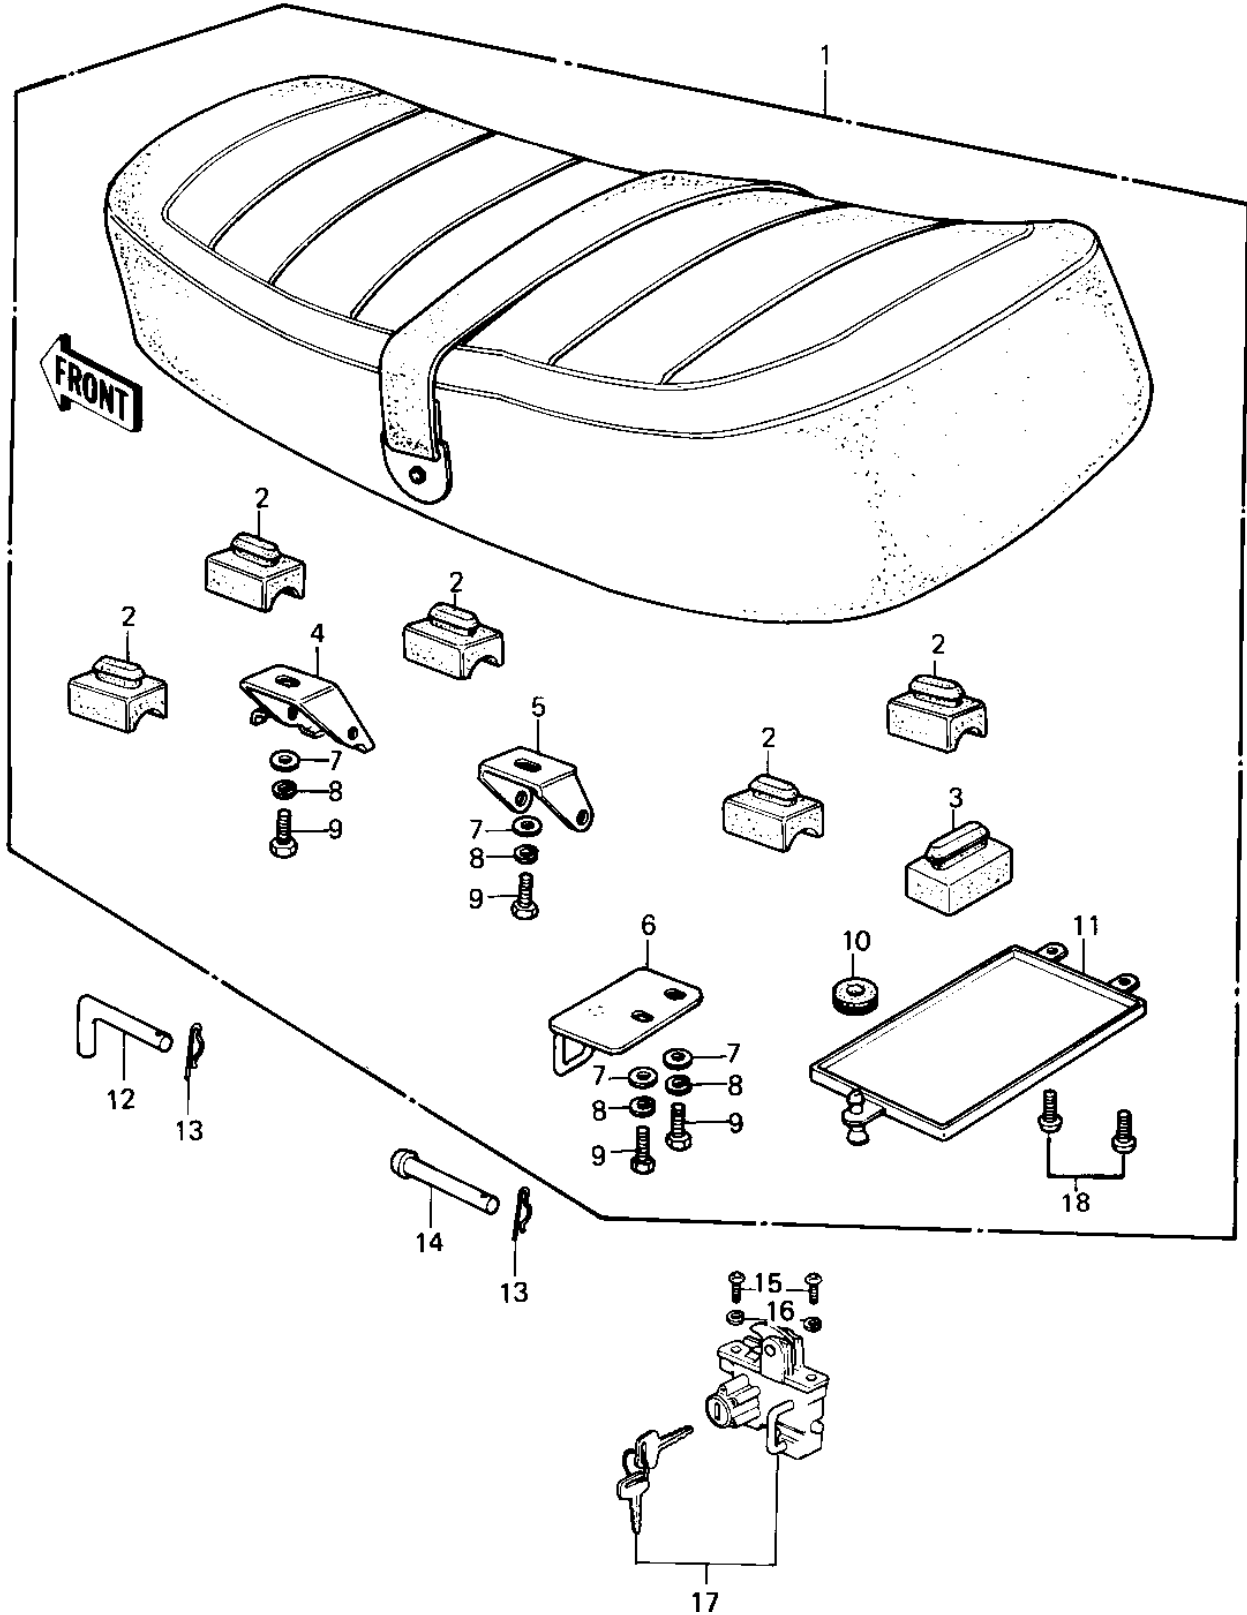

1980 KZ440 Standard PARTS DIAGRAM

SEAT ('80 B1)

1980 KZ440 Standard PARTS LIST

SEAT ('80 B1)

ITEM NAME	PART NUMBER	QUANTITY
SEAT-ASSY,DUAL (Ref # 1)	53001-1139	1
DAMPER RUBBER-SEAT (Ref # 2)	92075-156	1
DAMPER RUBBER (Ref # 3)	92075-099	1
HINGE,SEAT (Ref # 4)	53009-1007	1
HINGE, REAR (Ref # 5)	53009-026	1
HOOK,SEAT (Ref # 6)	53008-024	1
WASHER PLAIN 6MM (Ref # 7)	411B0600	1
WASHER SPRING 6MM (Ref # 8)	461F0600	2
BOLT-UPSET 6X14 (Ref # 9)	112B0614	1
GROMMET (Ref # 10)	92071-056	1
CASE (Ref # 11)	32099-011	1
PIN,SEAT PIVOT (Ref # 12)	92043-1064	1
PIN,SNAP (Ref # 13)	554A0600	1
PIN, DUAL SEAT PIVOT (Ref # 14)	53011-006	1
SCREW PAN HEAD 6X14 (Ref # 15)	220B0614	1
LOCK ASSY,SEAT HELMET (Ref # 17)	27016-5028	1
SCREW (Ref # 18)	92009-1043	1