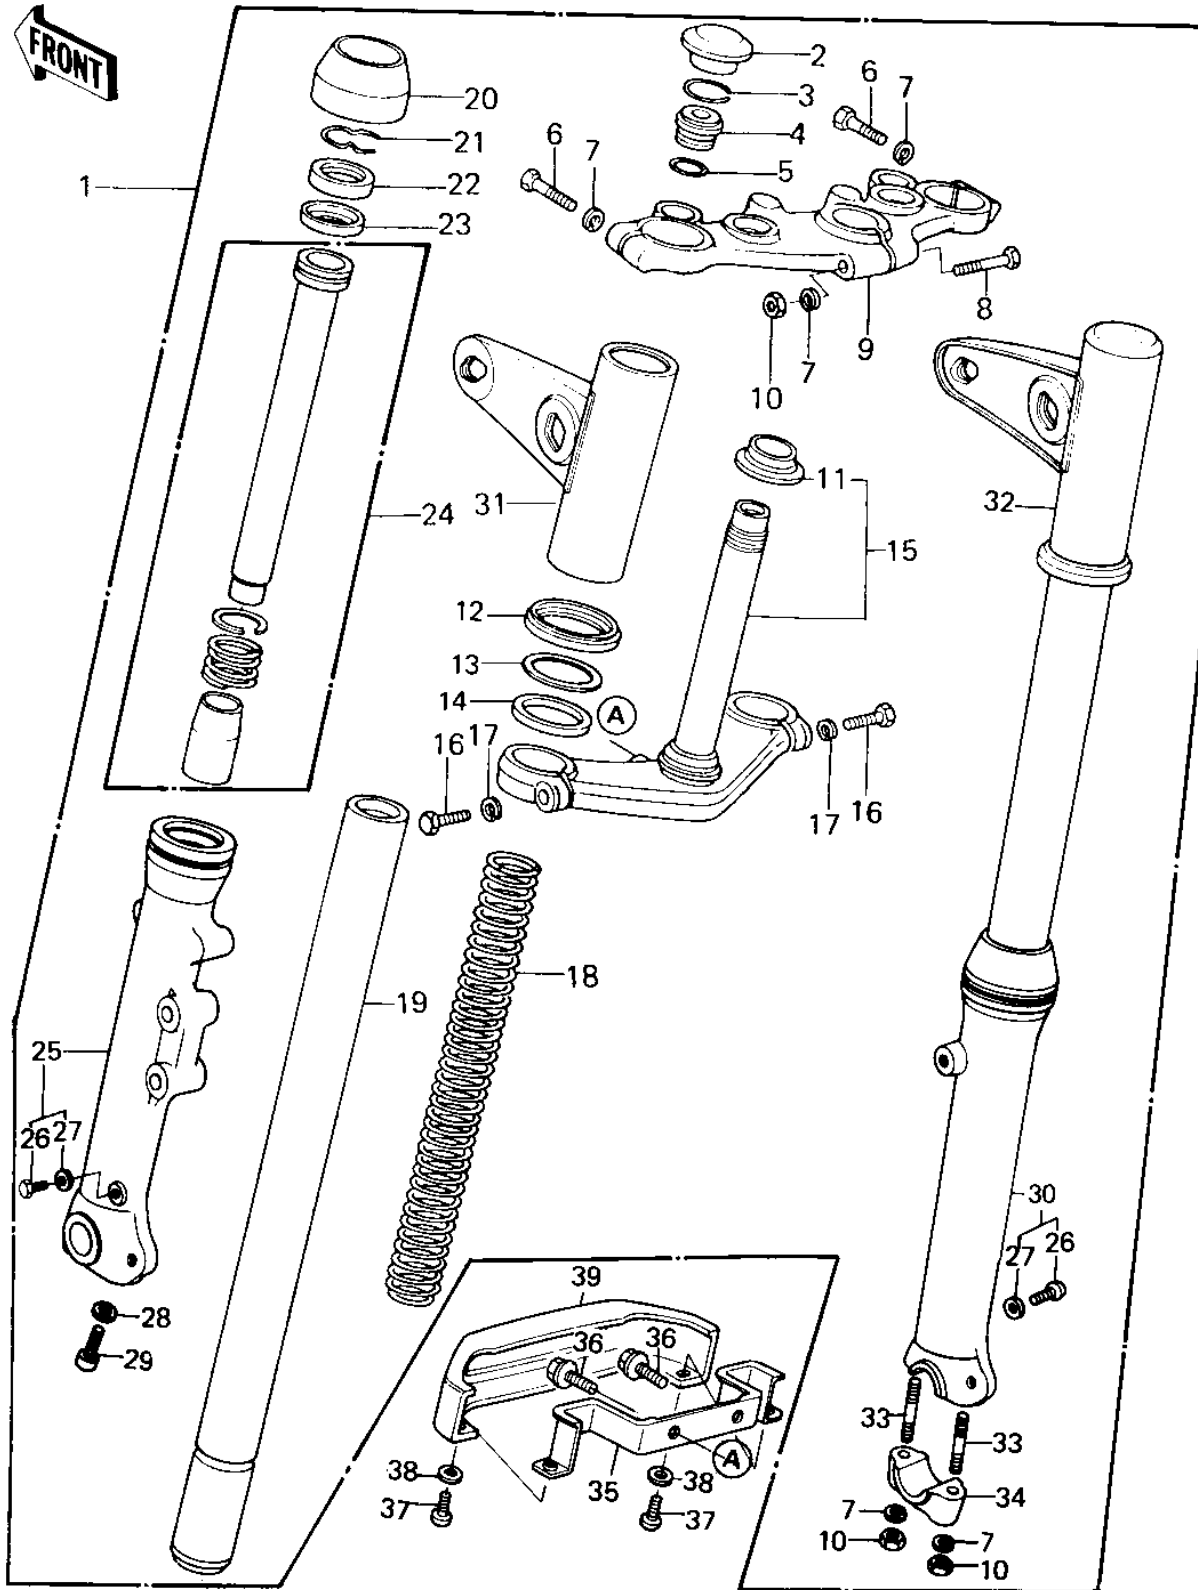

1980 KZ440 Standard PARTS DIAGRAM

FRONT FORK ('80 B1)

1980 KZ440 Standard PARTS LIST

FRONT FORK ('80 B1)

ITEM NAME	PART NUMBER	QUANTITY
FORK-FRONT (Ref # 1)	44001-1228	1
CAP,RUBBER,FORK TOP (Ref # 2)	11012-1021	1
CIRCLIP (Ref # 3)	44044-023	1
GUIDE,SPRING (Ref # 4)	44029-022	1
"O" RING (Ref # 5)	44046-025	1
BOLT,HEX HEAD,8X40 (Ref # 6)	92001-1063	1
WASHER SPRING 8MM (Ref # 7)	461F0800	1
BOLT,HEX HEAD,8X55 (Ref # 8)	92001-1064	1
HEAD,STEERING STEM (Ref # 9)	44039-1014	1
NUT,LOCK,8MM (Ref # 10)	92015-1124	1
CONE STRNG STEM BERNG (Ref # 11)	92047-006	1
GUIDE,FORK COVER (Ref # 12)	44064-027	1
WASHER,FORK COVER (Ref # 13)	92022-297	1
DAMPER RUBBER,FK COV (Ref # 14)	92075-240	1
STEM,STEERING (Ref # 15)	44037-1002	1
BOLT,HEX HEAD 10X35 (Ref # 16)	92001-1252	1
WASHER SPRING 10MM (Ref # 17)	461F1000	1
SPRING,FORK INNER (Ref # 18)	44026-1011	1
TUBE,FORK INNER (Ref # 19)	44013-1010	1
DUST SHIELD,FORK (Ref # 20)	92093-1063	1
RING,OIL SEAL STOPER (Ref # 21)	44043-057	1
OIL SEAL,FORK (Ref # 22)	92049-1077	1
SPACER,FORK (Ref # 23)	92026-1005	1
CYLINDER-FORK (Ref # 24)	44022-1027	1
TUBE,LH,FORK OUTER (Ref # 25)	44005-1042	1
BOLT HEX HEAD 6X8 (Ref # 26)	110B0608	1
GASKET,DRAIN PLUG (Ref # 27)	44045-047	1
GASKET,FORK CYL BOLT (Ref # 28)	44045-051	1
BOLT,FORK CYLINDER (Ref # 29)	44041-078	1

1980 KZ440 Standard PARTS LIST

FRONT FORK ('80 B1)

ITEM NAME	PART NUMBER	QUANTITY
TUBE,RH,FORK OUTER (Ref # 30)	44006-1042	1
COVER,L.H,FORK (Ref # 31)	44033-1025	1
COVER,R.H,FORK (Ref # 32)	44033-1026	1
STUD 8X30 (Ref # 33)	172G0830	1
HOLDER, FRONT AXLE (Ref # 34)	44063-010	1
BRACKET,FORK COVER (Ref # 35)	11034-1698	1
BOLT,FLANGED,6X10 (Ref # 36)	131B0610	1
SCREW PAN HEAD 4X10 (Ref # 37)	220B0410	1
WASHER PLAIN 4MM (Ref # 38)	410B0400	1
COVER,FORK (Ref # 39)	44033-1042	1