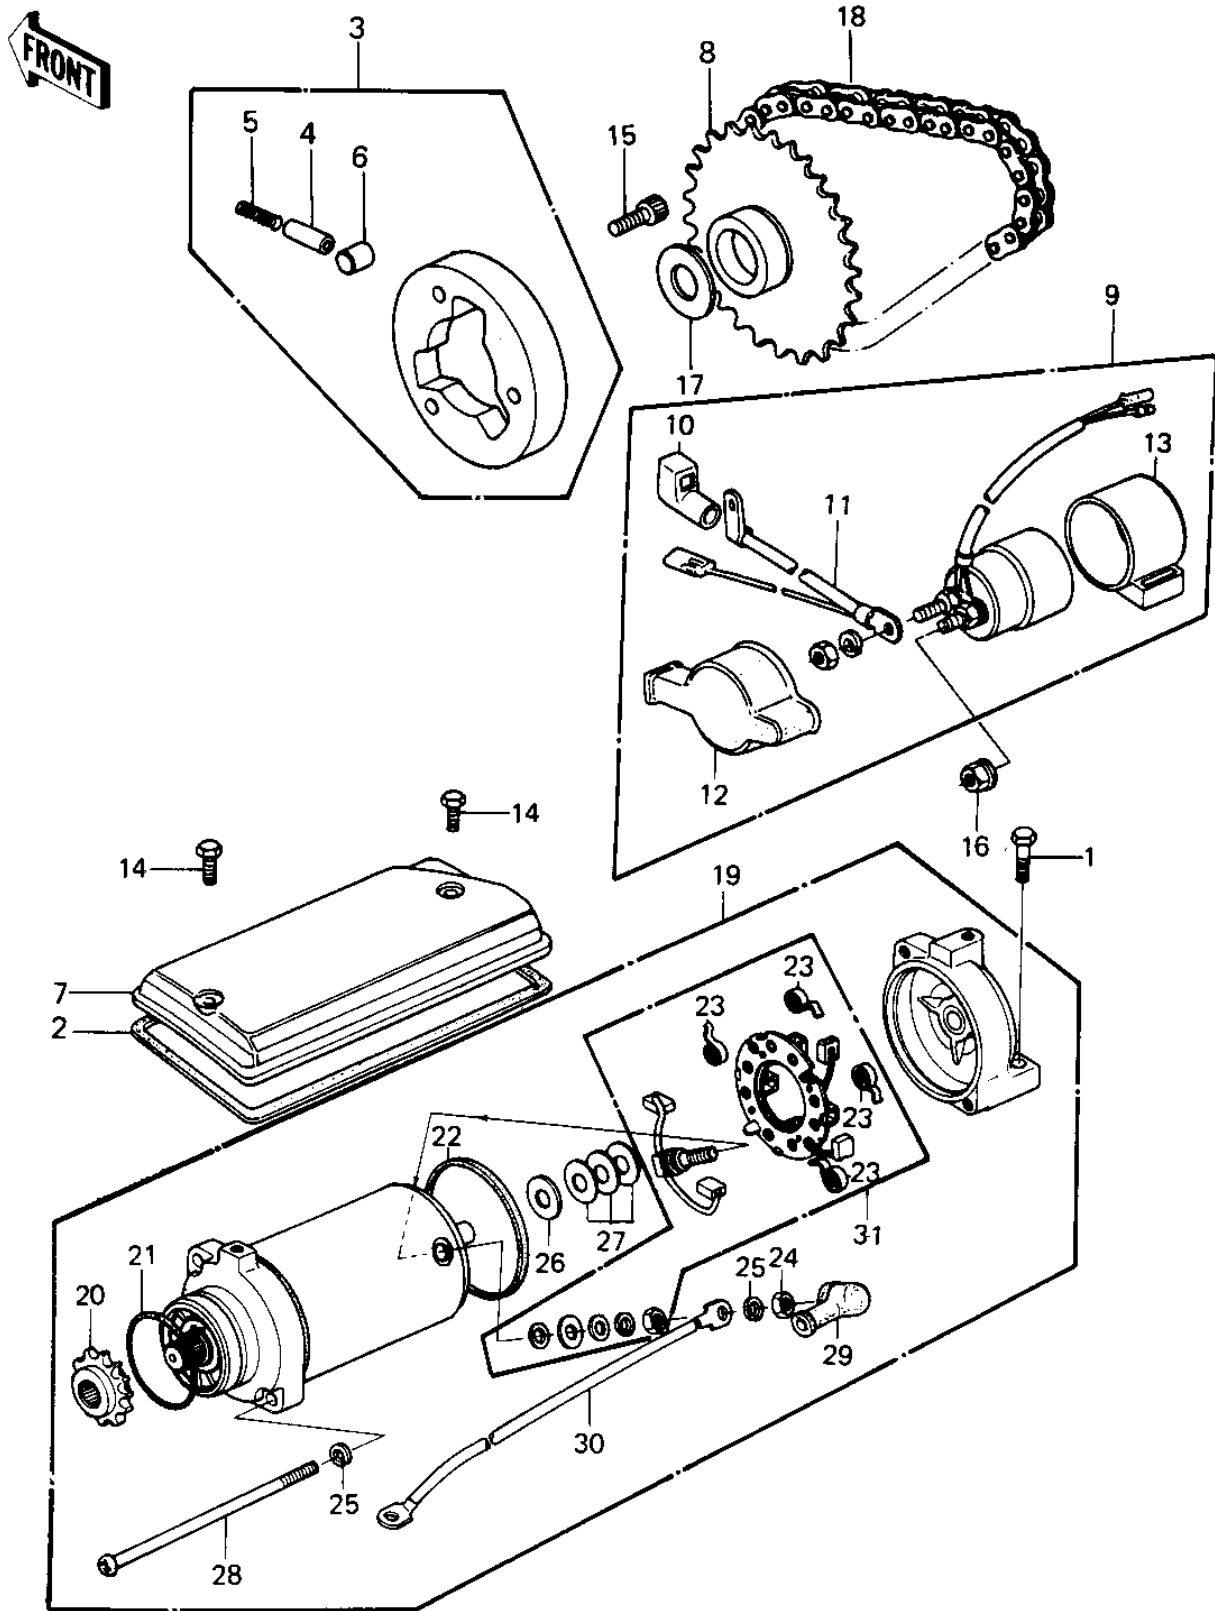

1980 KZ440 Standard PARTS DIAGRAM

STARTER MOTOR/STARTER CLUTCH ('80 B1)

1980 KZ440 Standard PARTS LIST

STARTER MOTOR/STARTER CLUTCH ('80 B1)

ITEM NAME	PART NUMBER	QUANTITY
BOLT-UPSET (Ref # 1)	112G0625	1
GASKET,STARTER COVER (Ref # 2)	11009-1006	1
CLUTCH ASSY,STARTER (Ref # 3)	13193-1001	1
PIN (Ref # 4)	92043-087	1
SPRING (Ref # 5)	92081-110	1
ROLLER (Ref # 6)	92122-004	1
COVER,STARTER (Ref # 7)	14025-1284	1
SPROCKET,ONWAY CLUTCH (Ref # 8)	12046-1030	1
SWITCH MAGNETIC (Ref # 9)	27010-1014	1
CAP,MAG SWTCH TERMNL (Ref # 10)	21017-021	1
WIRE,LEAD,MAG SWITCH (Ref # 11)	26011-1027	1
COVER MAGNETIC SWITCH (Ref # 12)	21141-004	1
DAMPER MAG SWITCH SHK (Ref # 13)	21064-002	1
BOLT,6X10 (Ref # 14)	92001-1151	1
BOLT (Ref # 15)	120P0816	1
NUT,LOCK 6MM (Ref # 16)	92017-014	1
SPACER,25X40X1 (Ref # 17)	92026-1004	1
CHAIN,DYNAMO (Ref # 18)	92057-1009	1
MOTOR ASSY,STARTER (Ref # 19)	21163-1011	1
SPROCKET STARTNG MOT (Ref # 20)	21053-002	1
"O" RING,42.8MM (Ref # 21)	21027-005	1
"O" RING,STARTER MOTR (Ref # 22)	92055-1086	1
SPRING,CARBON BRUSH (Ref # 23)	21040-1002	1
NUT 6MM (Ref # 24)	312B0600	1
WASHER SPRING 6MM (Ref # 25)	461F0600	1
WASHER,THRUST,0.8T (Ref # 26)	92022-1132	1
WASHER,THRUST,0.2T (Ref # 27)	21025-011	1
SCREW,PAN HEAD,6X119 (Ref # 28)	92009-1097	1
CAP,STARTING MOTOR (Ref # 29)	21017-020	1

1980 KZ440 Standard PARTS LIST

STARTER MOTOR/STARTER CLUTCH ('80 B1)

ITEM NAME	PART NUMBER	QUANTITY
WIRE STRTER MOT LEAD (Ref # 30)	26010-035	1
BRUSH SET,CARBON (Ref # 31)	21039-1005	1