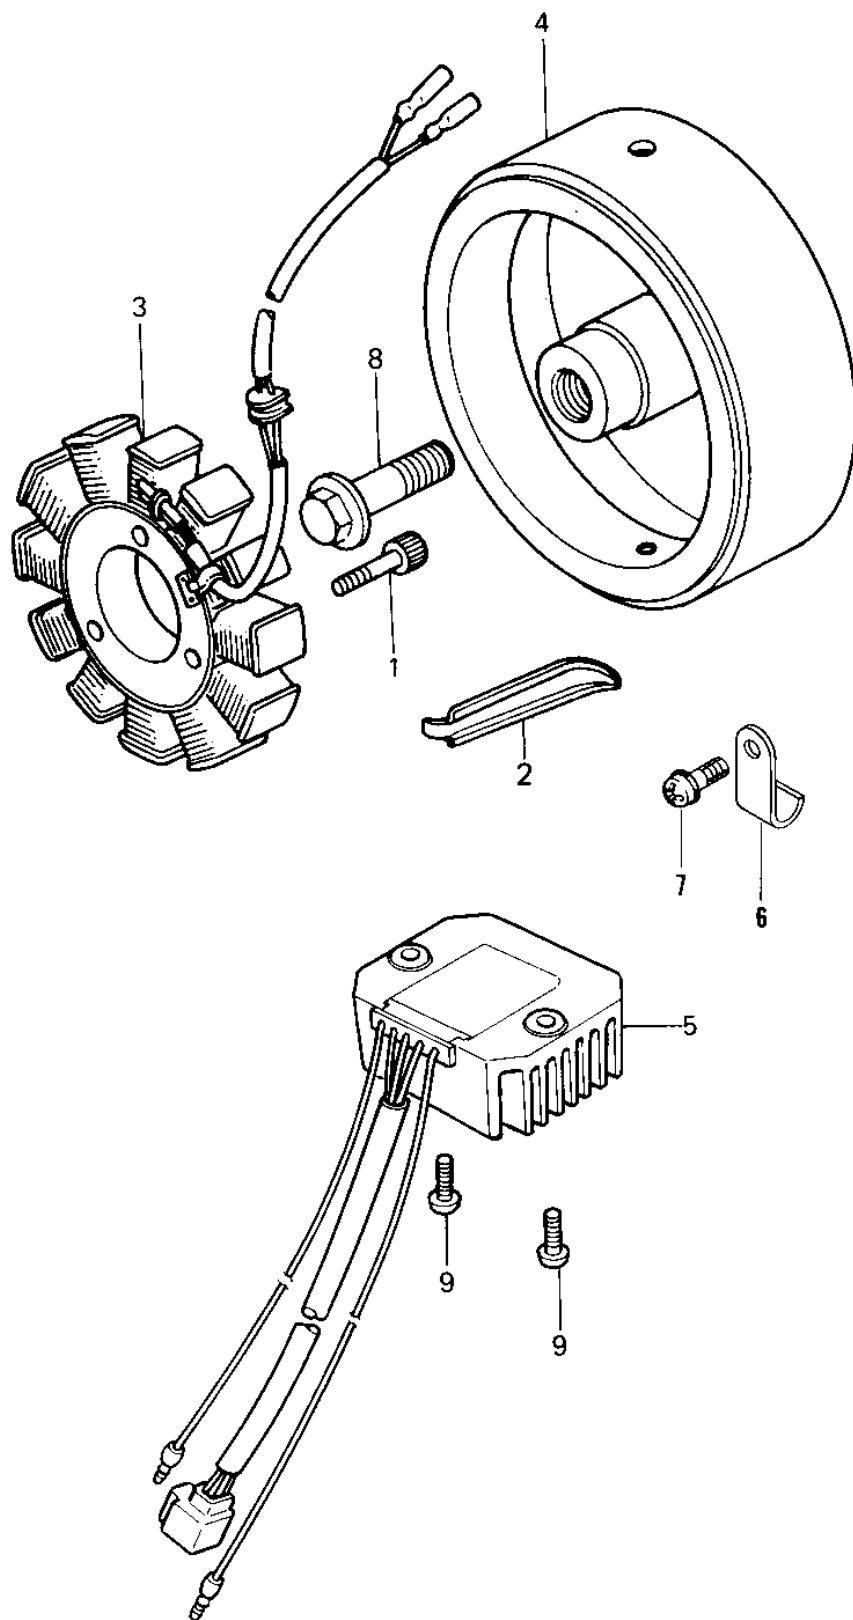

1980 KZ440 Standard PARTS DIAGRAM

GENERATOR/REGULATOR ('80 B1)

1980 KZ440 Standard PARTS LIST

GENERATOR/REGULATOR ('80 B1)

ITEM NAME	PART NUMBER	QUANTITY
BOLT,ALLEN,6X28 (Ref # 1)	120P0628	1
PLATE,LEAD CLAMP (Ref # 2)	13169-1008	1
STATOR.ASSY,GENERATER (Ref # 3)	21003-1009	1
FLYWHEEL (Ref # 4)	21050-1004	1
REGULATOR,VOLTAGE (Ref # 5)	21066-1014	1
CLAMP,WIRING HARNESS (Ref # 6)	21126-008	1
SCREW PAN HEAD 6X10 (Ref # 7)	220B0610	1
BOLT,10X40 (Ref # 8)	92002-1303	1
SCREW PAN HEAD 6X14 (Ref # 9)	220B0614	1