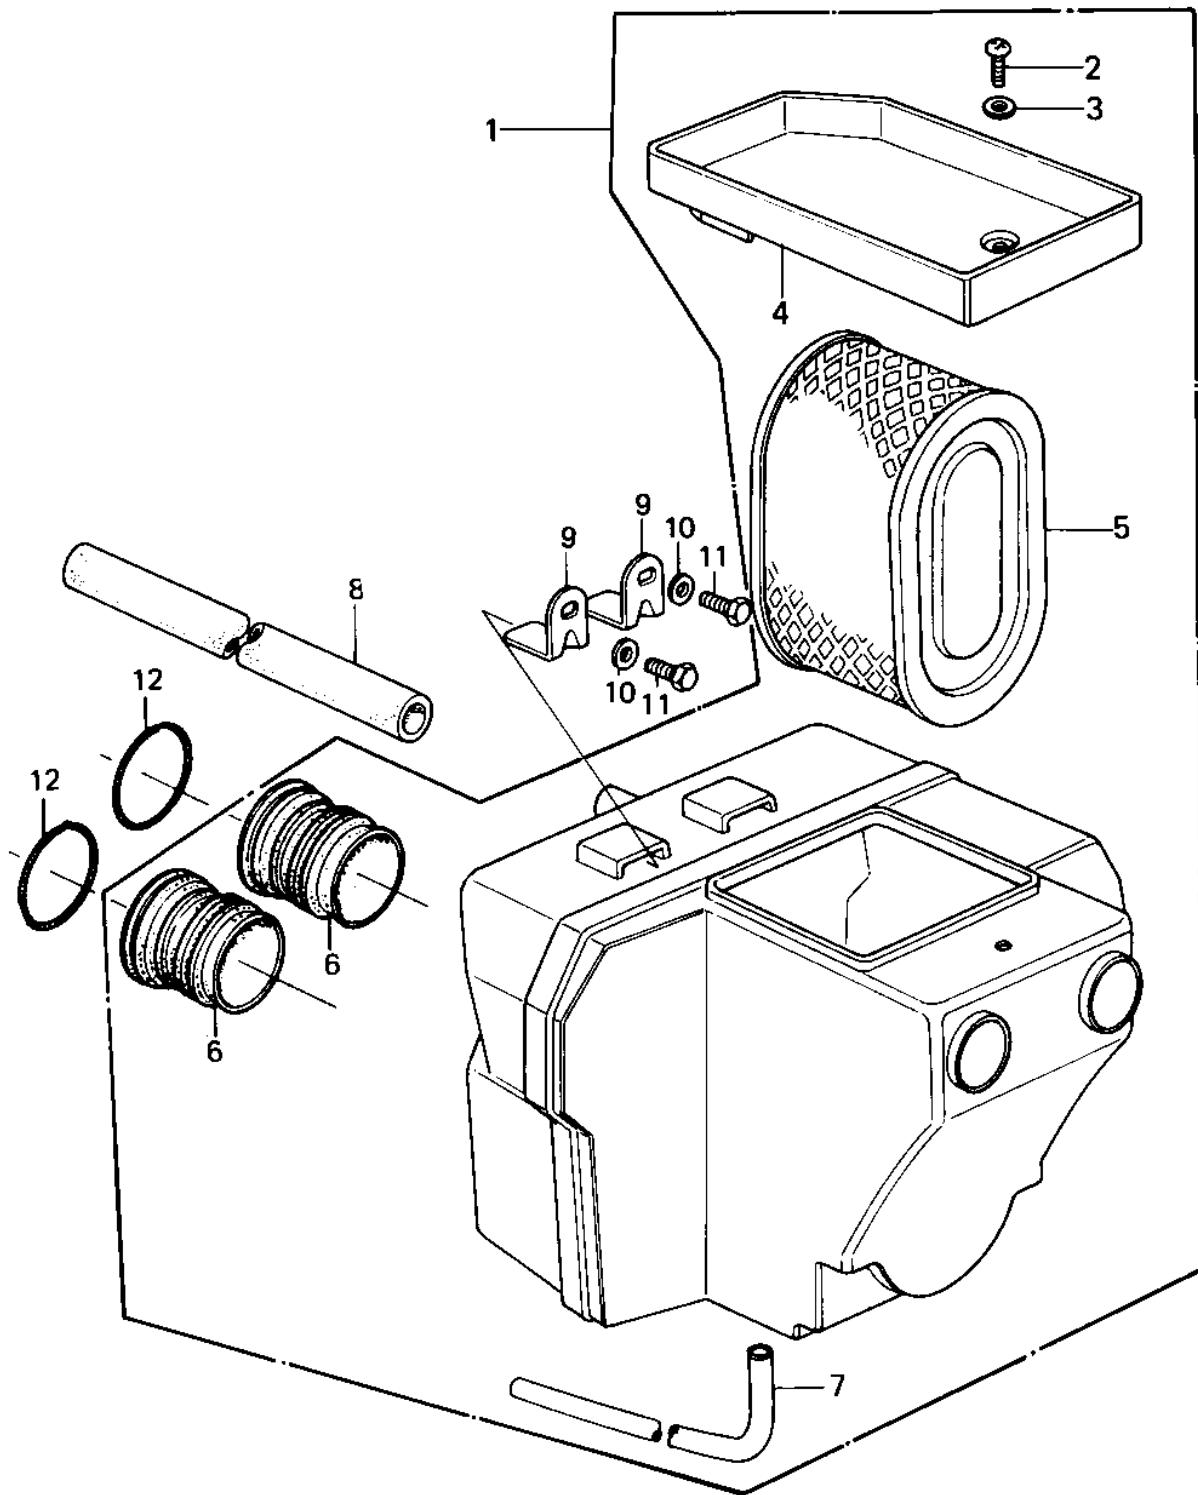

1980 KZ440 Standard PARTS DIAGRAM

AIR CLEANER ('80 B1)

1980 KZ440 Standard PARTS LIST

AIR CLEANER ('80 B1)

ITEM NAME	PART NUMBER	QUANTITY
FILTER-ASSY-AIR (Ref # 1)	11010-1072	1
SCREW PAN HEAD 6X16 (Ref # 2)	220B0616	1
WASHER PLAIN 6MM (Ref # 3)	410B0600	1
CAP,AIR CLEANER (Ref # 4)	11012-1004	1
ELEMENT,AIR CLNR (Ref # 5)	11013-1002	1
DUCT,AIR CLEANER (Ref # 6)	14073-1034	1
TUBE-VINYL 6X300 (Ref # 7)	700Q06300	1
TUBE,BREATHER,270M/M (Ref # 8)	92059-1003	1
BRACKET,AIR CLEANER (Ref # 9)	11034-1058	1
WASHER PLAIN 8MM (Ref # 10)	410B0800	1
BOLT SMALL (Ref # 11)	114G0812	1
SPRING (Ref # 12)	92081-1177	1