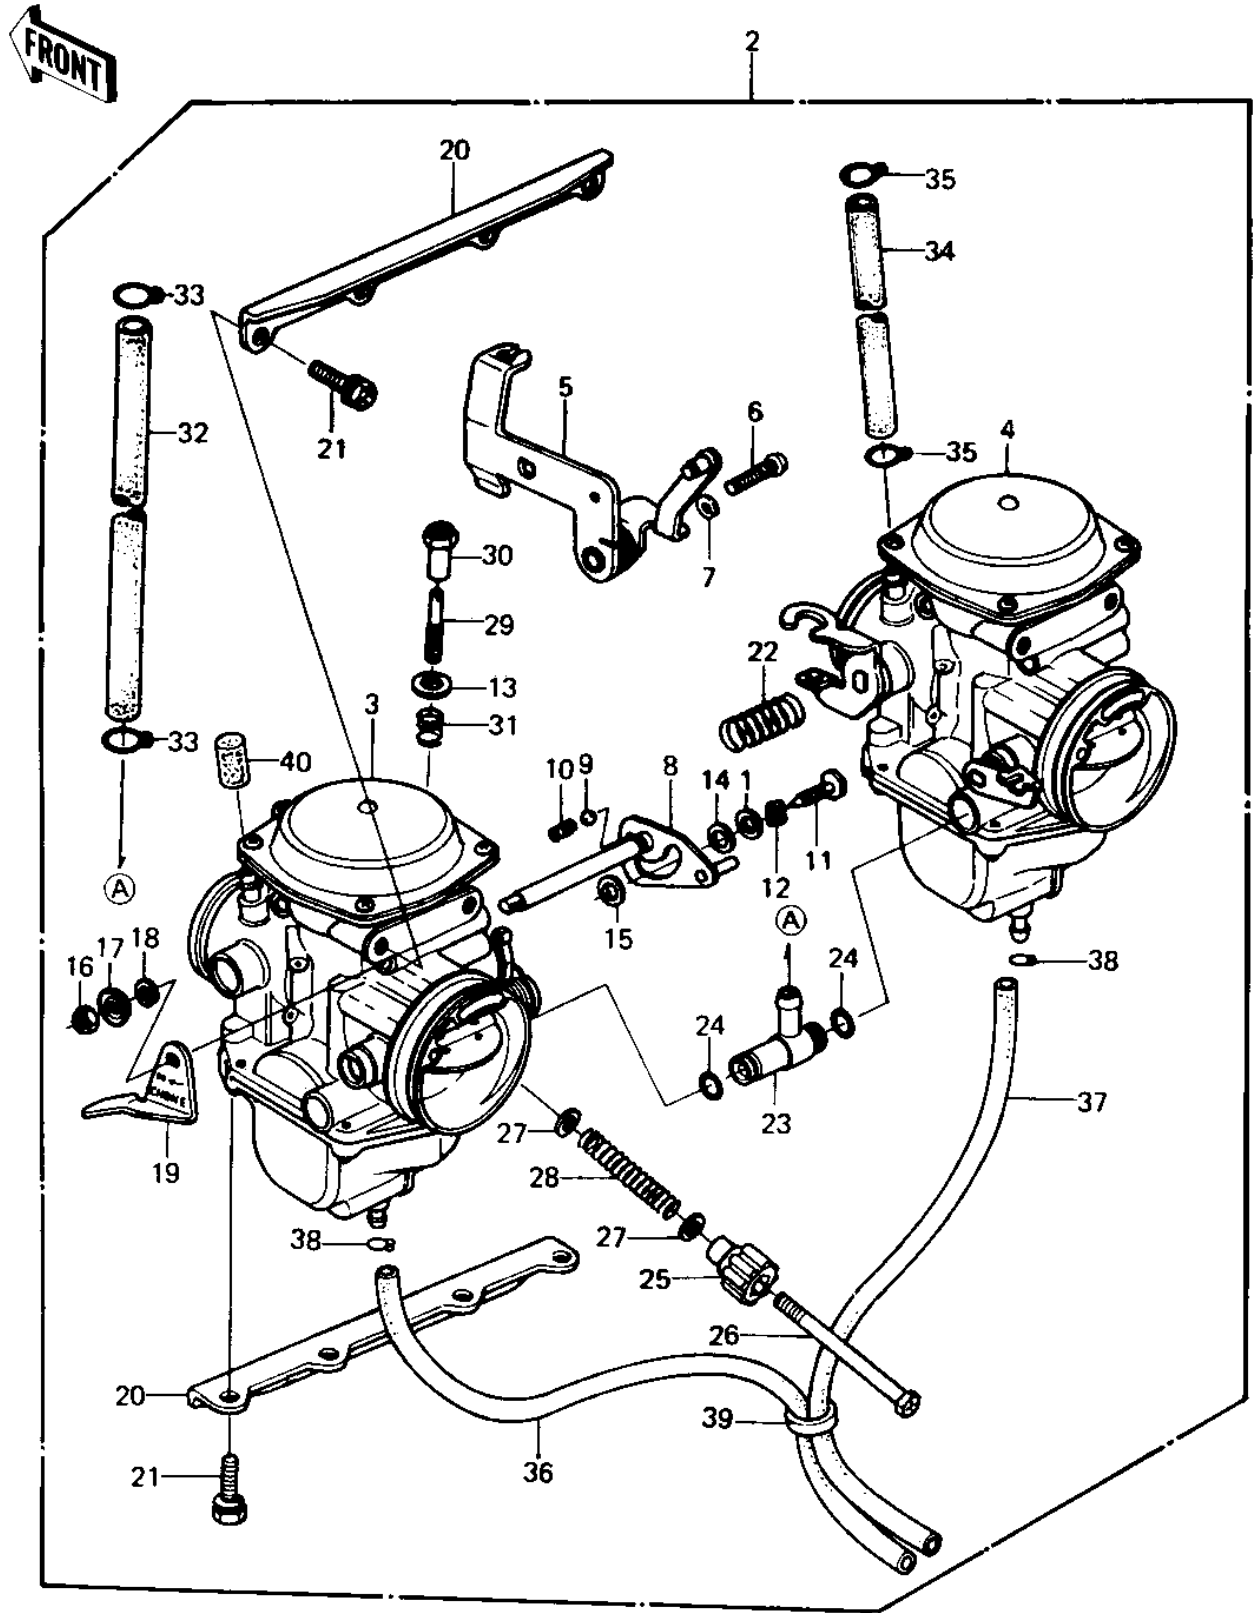

1980 KZ440 Standard PARTS DIAGRAM

CARBURETOR ASSY ('80 B1)

1980 KZ440 Standard PARTS LIST

CARBURETOR ASSY ('80 B1)

ITEM NAME	PART NUMBER	QUANTITY
WASHER,6.5X11X1.2,STL (Ref # 1)	92022-1207	1
CARBURETOR ASSY (Ref # 2)	16001-1241	1
CARBURETOR,L.H. (Ref # 3)	16001-1292	1
CARBURETOR,R.H. (Ref # 4)	16001-1293	1
BRACKET,THROTTLE CABL (Ref # 5)	11034-1805	1
SCREW PAN HEAD 5X20 (Ref # 6)	220B0520	1
WASHER SPRING 5MM (Ref # 7)	461F0500	2
SHAFT,LINK (Ref # 8)	16041-1020	1
BALL,STEEL,3/16" (Ref # 9)	92140-1004	1
SPRING (Ref # 10)	92081-1249	1
SCREW,LINK SHAFT (Ref # 11)	92009-1096	1
SPRING,WAVED WASHER (Ref # 12)	92081-1262	1
WASHER (Ref # 13)	92022-1204	1
WASHER,6.1X11X0.8,POL (Ref # 14)	92022-1199	1
WASHER,6.4X9.4X0.8,PL (Ref # 15)	92022-1200	1
NUT,5MM (Ref # 16)	311B0500	1
WASHER,LOCK,5M/M (Ref # 17)	92022-1201	1
LEVER,CHOKE (Ref # 19)	13168-1065	1
PLATE,STAY (Ref # 20)	16065-1012	1
SCREW,6X16 (Ref # 21)	92009-1129	1
SPRING (Ref # 22)	92081-1258	1
FITTING,FUEL TUBE (Ref # 23)	92005-1026	1
"O" RING (Ref # 24)	92055-1004	1
HOLDER,ADJUST (Ref # 25)	13091-1078	1
BOLT,HEX HEAD,5X70 (Ref # 26)	92001-1328	1
WASHER (Ref # 27)	92022-1203	1
SPRING (Ref # 28)	92081-1251	1
SCREW,SLOTTED (Ref # 29)	16021-1027	1
NUT,5M/M (Ref # 30)	92015-1118	1

1980 KZ440 Standard PARTS LIST

CARBURETOR ASSY ('80 B1)

ITEM NAME	PART NUMBER	QUANTITY
SPRING (Ref # 31)	92081-1252	1
TUBE,FUEL INLET (Ref # 32)	92059-1029	1
CLAMP,FUEL INLET TUBE (Ref # 33)	92037-1075	1
HOSE,FUEL INLET (Ref # 34)	92059-1001	1
CLAMP,TUBE (Ref # 35)	92037-1682	1
HOSE,FUEL OVERFLOW (Ref # 36)	92059-111	2
CLAMP,TUBE,OVERFLOW (Ref # 38)	92037-1142	1
TUBE,CLAMP (Ref # 39)	92059-1141	1
CAP,RUBBER (Ref # 40)	11012-1129	1