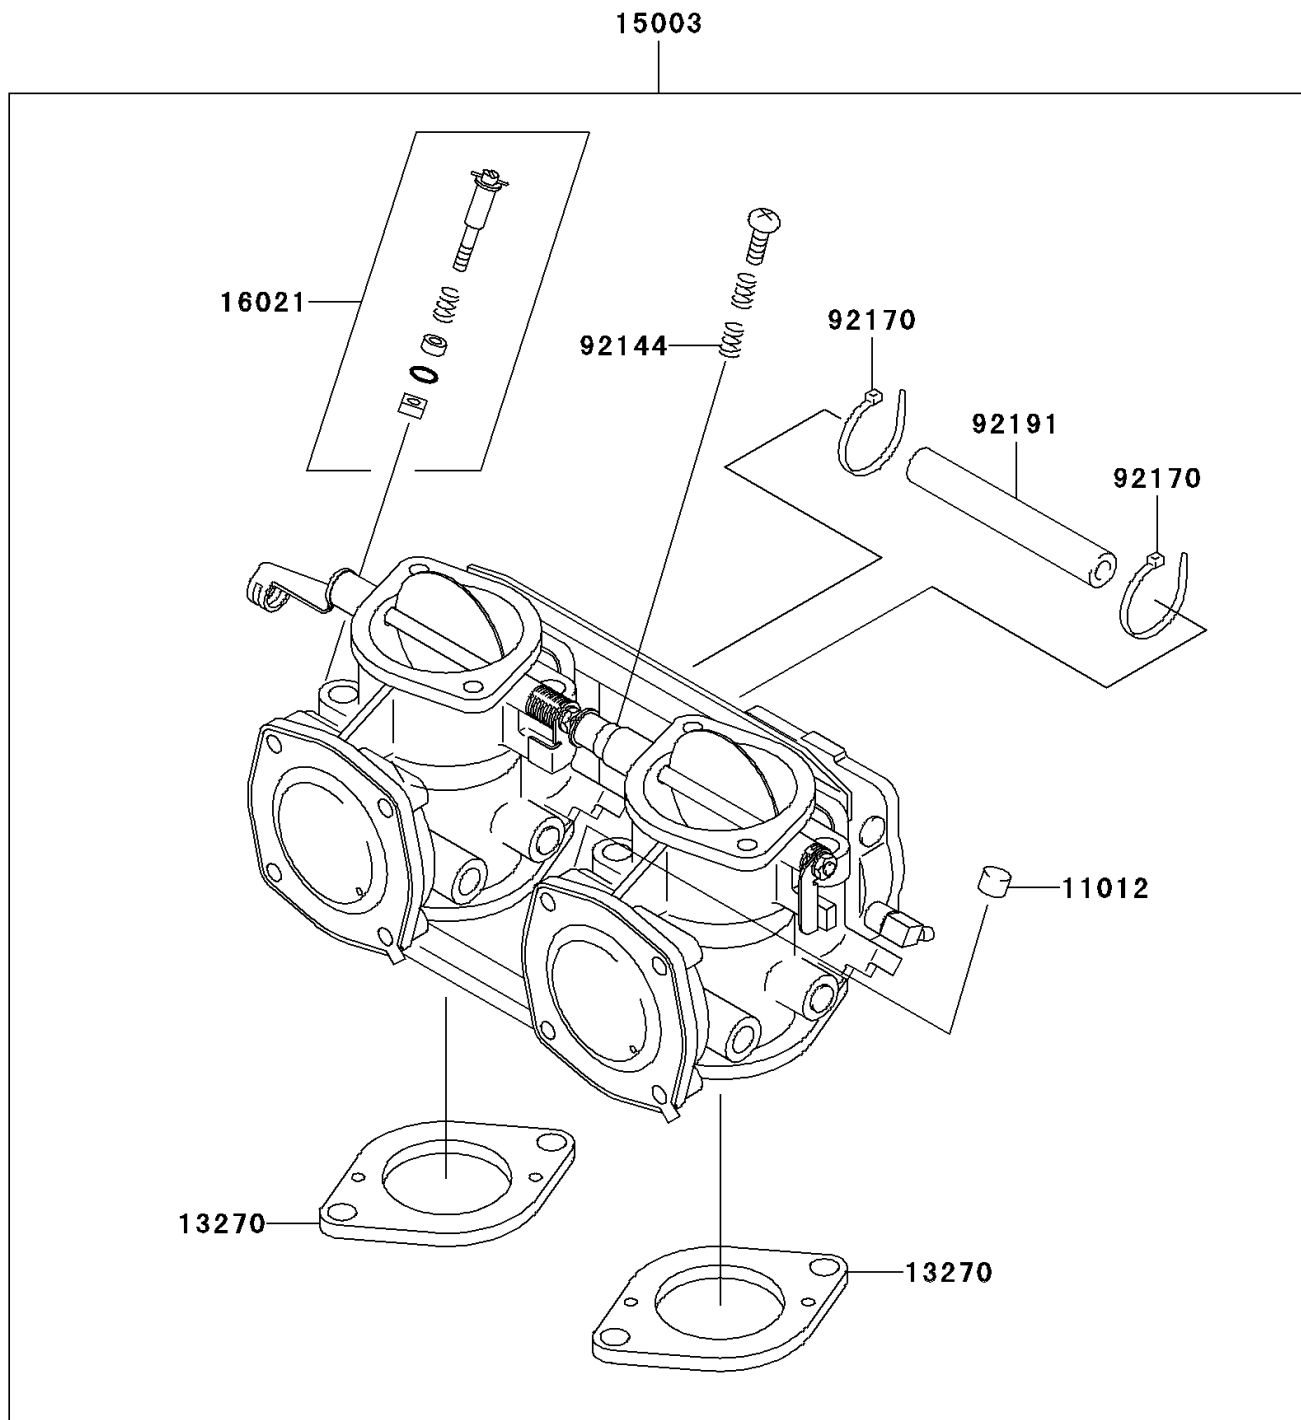

1998 JET SKI® SXi Pro PARTS DIAGRAM

Carburetor

E1611

1998 JET SKI® SXi Pro PARTS LIST

Carburetor

ITEM NAME	PART NUMBER	QUANTITY
CAP (Ref # 11012)	11012-3789	1
PLATE,CARBURETOR (Ref # 13270)	13270-3830	1
CARBURETOR-ASSY (Ref # 15003)	15003-3714	1
SCREW-THROTTLE STOP (Ref # 16021)	16021-3706	1
SPRING (Ref # 92144)	92144-3757	1
CLAMP (Ref # 92170)	92170-3749	1
TUBE,5.3X10.5X85 (Ref # 92191)	92191-3770	1