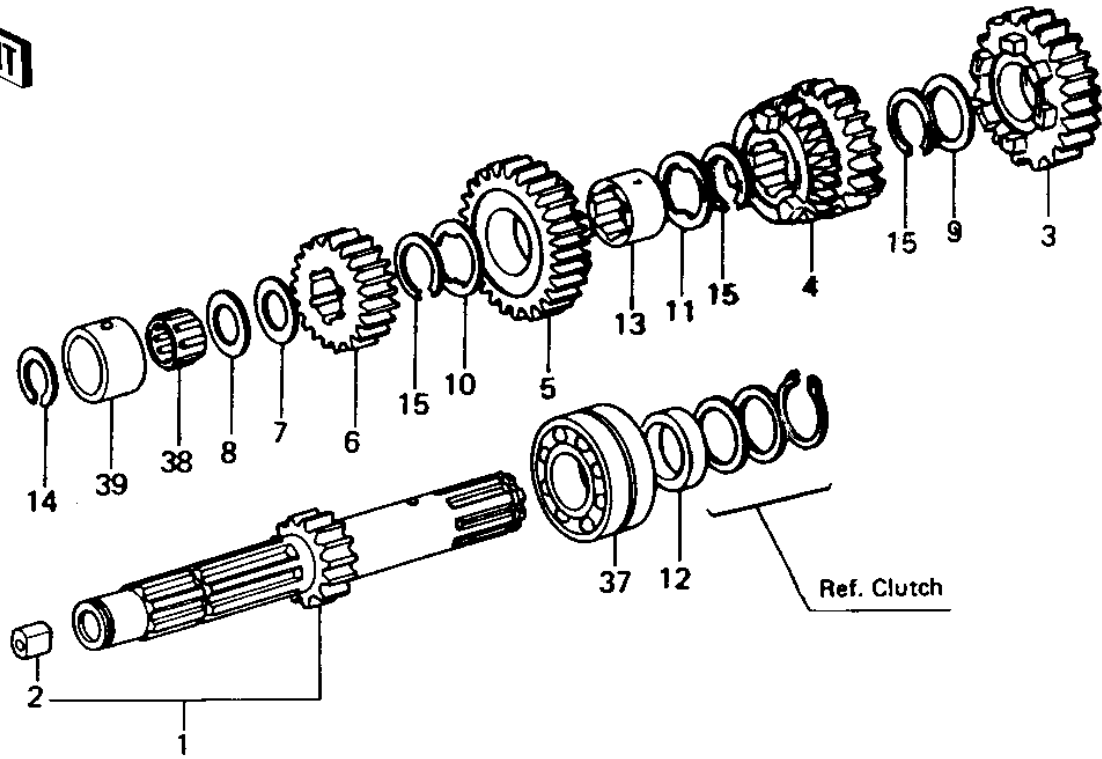

1980 KZ440 Standard PARTS DIAGRAM

TRANSMISSION ('80 B1)

1980 KZ440 Standard PARTS LIST

TRANSMISSION ('80 B1)

ITEM NAME	PART NUMBER	QUANTITY
SHAFT,DRIVE,13T (Ref # 1)	13127-1004	1
BUSHING,DRIVE SHAFT (Ref # 2)	92028-155	1
GEAR,INPUT5TH,23T (Ref # 3)	13129-1277	1
3RD-4TH GEAR,DRV SHFT (Ref # 4)	13129-1054	1
TOP GEAR,DRV SHAFT (Ref # 5)	13129-1055	1
2ND GEAR,DRV SHAFT (Ref # 6)	13129-1062	1
WASHER THRUST (Ref # 7)	92022-112	2
SHIM-KICK SHAFT (Ref # 8)	92022-144	2
WASHER-PLAIN 25MM (Ref # 9)	92022-159	2
WASHER-LOCK (Ref # 10)	92024-033	1
WASHER-LOCK (Ref # 11)	92024-038	2
COLLAR (Ref # 12)	92027-289	1
BUSHING,OUTPUT 3RD GR (Ref # 13)	92028-1002	1
CIRCLIP (Ref # 14)	92033-015	2
CIRCLIP (Ref # 15)	92033-026	2
SHAFT,OUTPUT (Ref # 16)	13128-1015	1
LOW GEAR,OUTPUT SHAFT (Ref # 17)	13129-1056	1
2ND GEAR,OUTPUT,28T (Ref # 18)	13129-1172	1
3RD GEAR,OUTPUT SHAFT (Ref # 19)	13129-1058	1
4TH GEAR,OUTPUT SHAFT (Ref # 20)	13129-1059	1
5TH GEAR,OUTPUT SHAFT (Ref # 21)	13129-1060	1
TOP GEAR,OUTPUT SHAFT (Ref # 22)	13129-1061	1
ENGINE SPROCKET (Ref # 23)	13144-1003	1
BALL STEEL 5/32' (Ref # 24)	600A0500	1
NUT,20MM (Ref # 25)	92015-1254	1
WASHER,SPLINE (Ref # 26)	92022-1083	1
WASHER,THRUST (Ref # 31)	92026-079	1
COLLAR,ENG SPROCKET (Ref # 32)	92027-288	1
BUSHING,OUTPUT GEAR (Ref # 33)	92028-1268	1

1980 KZ440 Standard PARTS LIST

TRANSMISSION ('80 B1)

ITEM NAME	PART NUMBER	QUANTITY
"O" RING (Ref # 36)	92055-035	1
BEARING,B,5205ANX4PX (Ref # 37)	92045-031	1
BRG,N,20R25139 (Ref # 38)	92046-044	1
RACE,OUT & DRV SHAFT (Ref # 39)	92048-1001	1
OIL SEAL SC325210 (Ref # 40)	92050-024	1
BUSHING,2ND GEAR (Ref # 41)	92028-1177	1