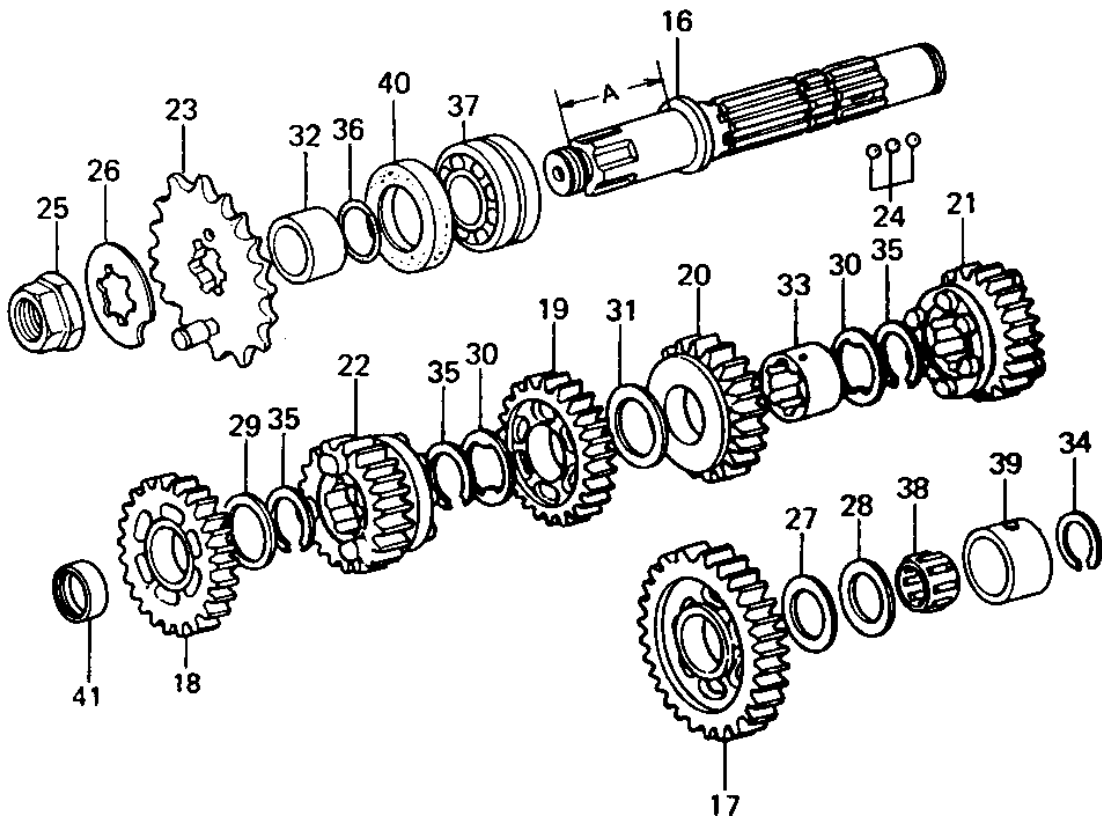

1980 KZ440 Standard PARTS DIAGRAM

TRANSMISSION ('80 B1)

1980 KZ440 Standard PARTS LIST

TRANSMISSION ('80 B1)

ITEM NAME	PART NUMBER	QUANTITY
SHAFT,DRIVE,13T (Ref # 1)	13127-1004	1
BUSHING,DRIVE SHAFT (Ref # 2)	92028-155	1
GEAR,INPUT5TH,23T (Ref # 3)	13129-1277	1
3RD-4TH GEAR,DRV SHFT (Ref # 4)	13129-1054	1
TOP GEAR,DRV SHAFT (Ref # 5)	13129-1055	1
2ND GEAR,DRV SHAFT (Ref # 6)	13129-1062	1
WASHER THRUST (Ref # 7)	92022-112	2
SHIM-KICK SHAFT (Ref # 8)	92022-144	2
WASHER-PLAIN 25MM (Ref # 9)	92022-159	2
WASHER-LOCK (Ref # 10)	92024-033	1
WASHER-LOCK (Ref # 11)	92024-038	2
COLLAR (Ref # 12)	92027-289	1
BUSHING,OUTPUT 3RD GR (Ref # 13)	92028-1002	1
CIRCLIP (Ref # 14)	92033-015	2
CIRCLIP (Ref # 15)	92033-026	2
SHAFT,OUTPUT (Ref # 16)	13128-1015	1
LOW GEAR,OUTPUT SHAFT (Ref # 17)	13129-1056	1
2ND GEAR,OUTPUT,28T (Ref # 18)	13129-1172	1
3RD GEAR,OUTPUT SHAFT (Ref # 19)	13129-1058	1
4TH GEAR,OUTPUT SHAFT (Ref # 20)	13129-1059	1
5TH GEAR,OUTPUT SHAFT (Ref # 21)	13129-1060	1
TOP GEAR,OUTPUT SHAFT (Ref # 22)	13129-1061	1
ENGINE SPROCKET (Ref # 23)	13144-1003	1
BALL STEEL 5/32' (Ref # 24)	600A0500	1
NUT,20MM (Ref # 25)	92015-1254	1
WASHER,SPLINE (Ref # 26)	92022-1083	1
WASHER,THRUST (Ref # 31)	92026-079	1
COLLAR,ENG SPROCKET (Ref # 32)	92027-288	1
BUSHING,OUTPUT GEAR (Ref # 33)	92028-1268	1

1980 KZ440 Standard PARTS LIST

TRANSMISSION ('80 B1)

ITEM NAME	PART NUMBER	QUANTITY
"O" RING (Ref # 36)	92055-035	1
BEARING,B,5205ANX4PX (Ref # 37)	92045-031	1
BRG,N,20R25139 (Ref # 38)	92046-044	1
RACE,OUT & DRV SHAFT (Ref # 39)	92048-1001	1
OIL SEAL SC325210 (Ref # 40)	92050-024	1
BUSHING,2ND GEAR (Ref # 41)	92028-1177	1