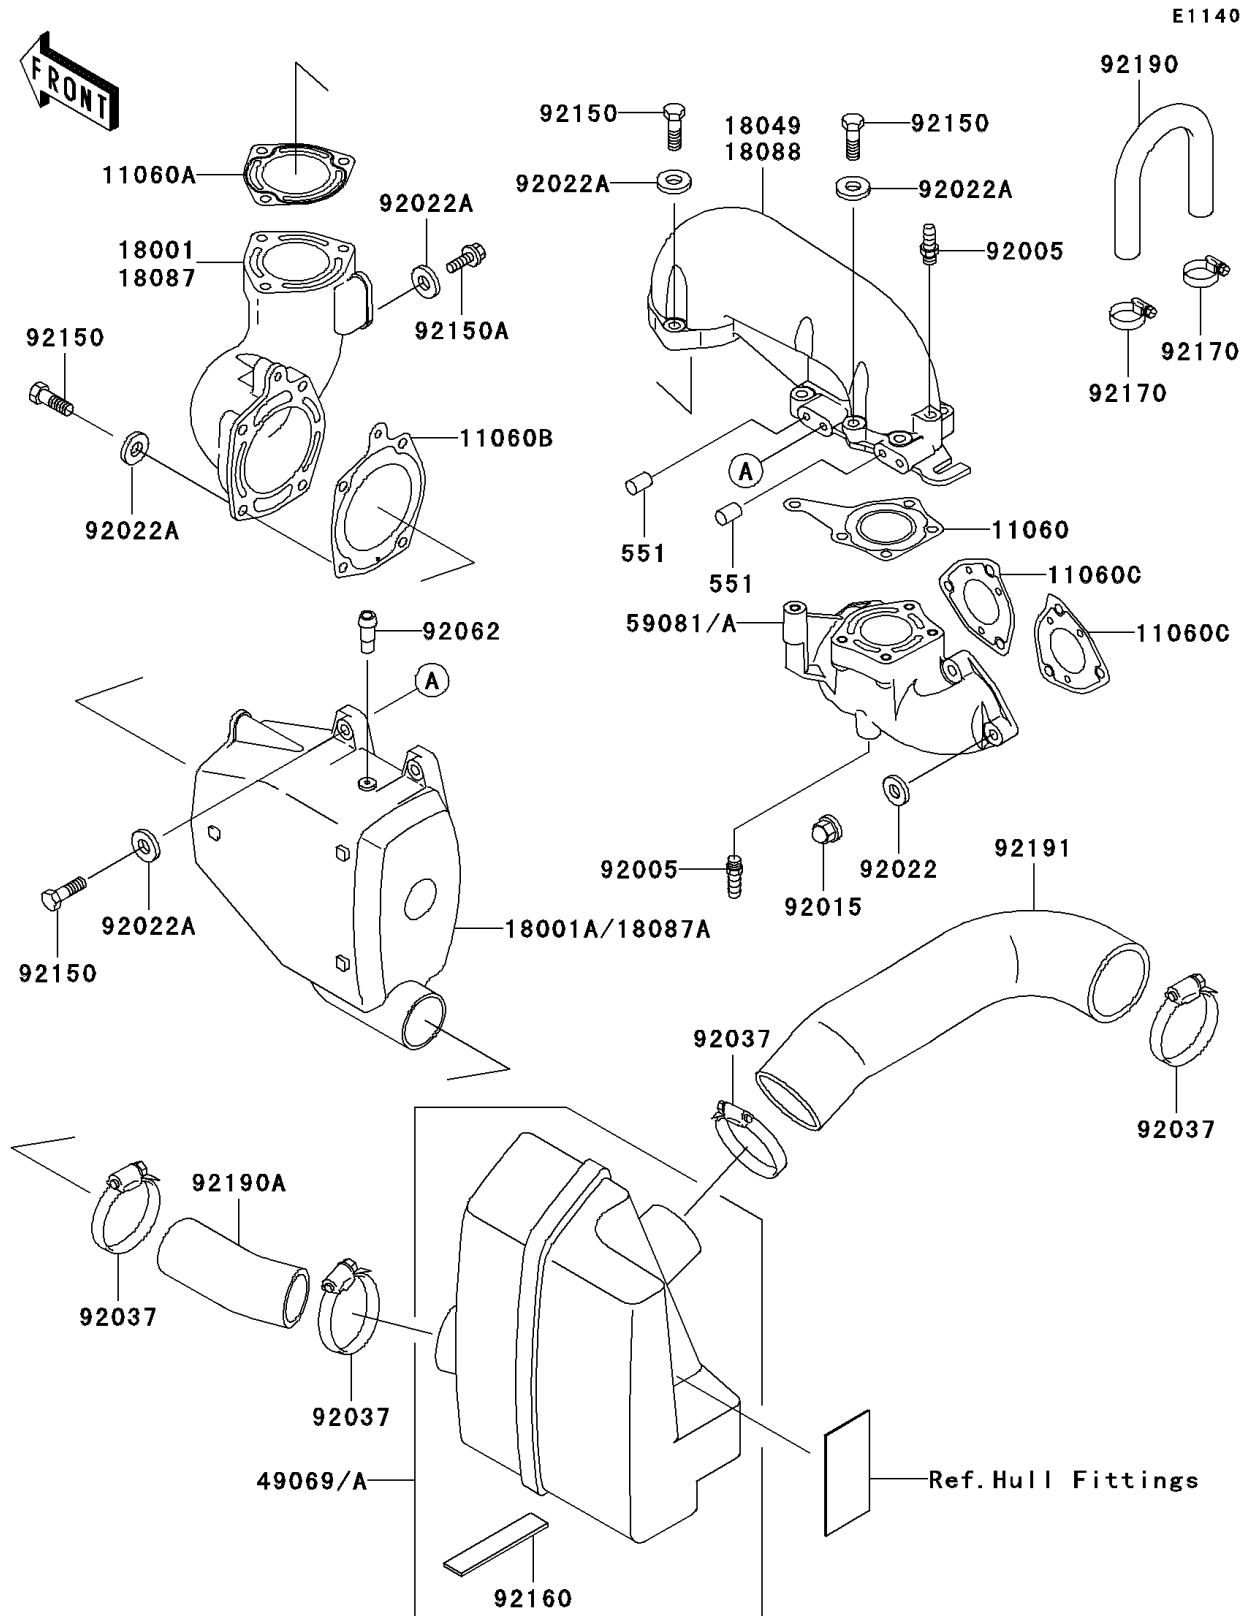

1998 JET SKI® SXi Pro PARTS DIAGRAM

Muffler(s)

1998 JET SKI® SXi Pro PARTS LIST

Muffler(s)

ITEM NAME	PART NUMBER	QUANTITY
PIN-DOWEL (Ref # 551)	551R0812	1
GASKET,EXHAUST (Ref # 11060)	11060-3712	1
GASKET,MUFFLER,FR (Ref # 11060A)	11060-3713	1
GASKET,MUFFLER CHAMBER (Ref # 11060B)	11060-3714	1
GASKET,EXHAUST MANIFOLD (Ref # 11060C)	11060-3759	1
MUFFLER,FR (Ref # 18001)	18001-3764	1
MUFFLER (Ref # 18001A)	18001-3768	1
PIPE-EXHAUST (Ref # 18049)	18049-3762	1
MUFFLER-ASSY,WATER (Ref # 49069)	49069-3705	1
MANIFOLD-EXHAUST (Ref # 59081)	59081-3723	1
FITTING,HOSE (Ref # 92005)	92005-3712	1
NUT,CAP,8MM (Ref # 92015)	92015-1371	1
WASHER,8.2X18X1.5 (Ref # 92022)	92022-1964	1
WASHER,8.2X18X1.5 (Ref # 92022A)	92022-3743	1
CLAMP (Ref # 92037)	92037-3009	1
NOZZLE (Ref # 92062)	92062-3705	1
BOLT,8X35 (Ref # 92150)	92150-3833	1
BOLT,8X16 (Ref # 92150A)	92150-3846	1
DAMPER (Ref # 92160)	92160-3793	1
CLAMP (Ref # 92170)	92170-3718	1
TUBE,HEAD-EXHAUST PIPE (Ref # 92190)	92190-3829	1
TUBE,CHAMBER-WATER MUFFLER (Ref # 92190A)	92190-3919	1
TUBE,WATER MUFFLER-BULKHEAD (Ref # 92191)	92191-3721	1