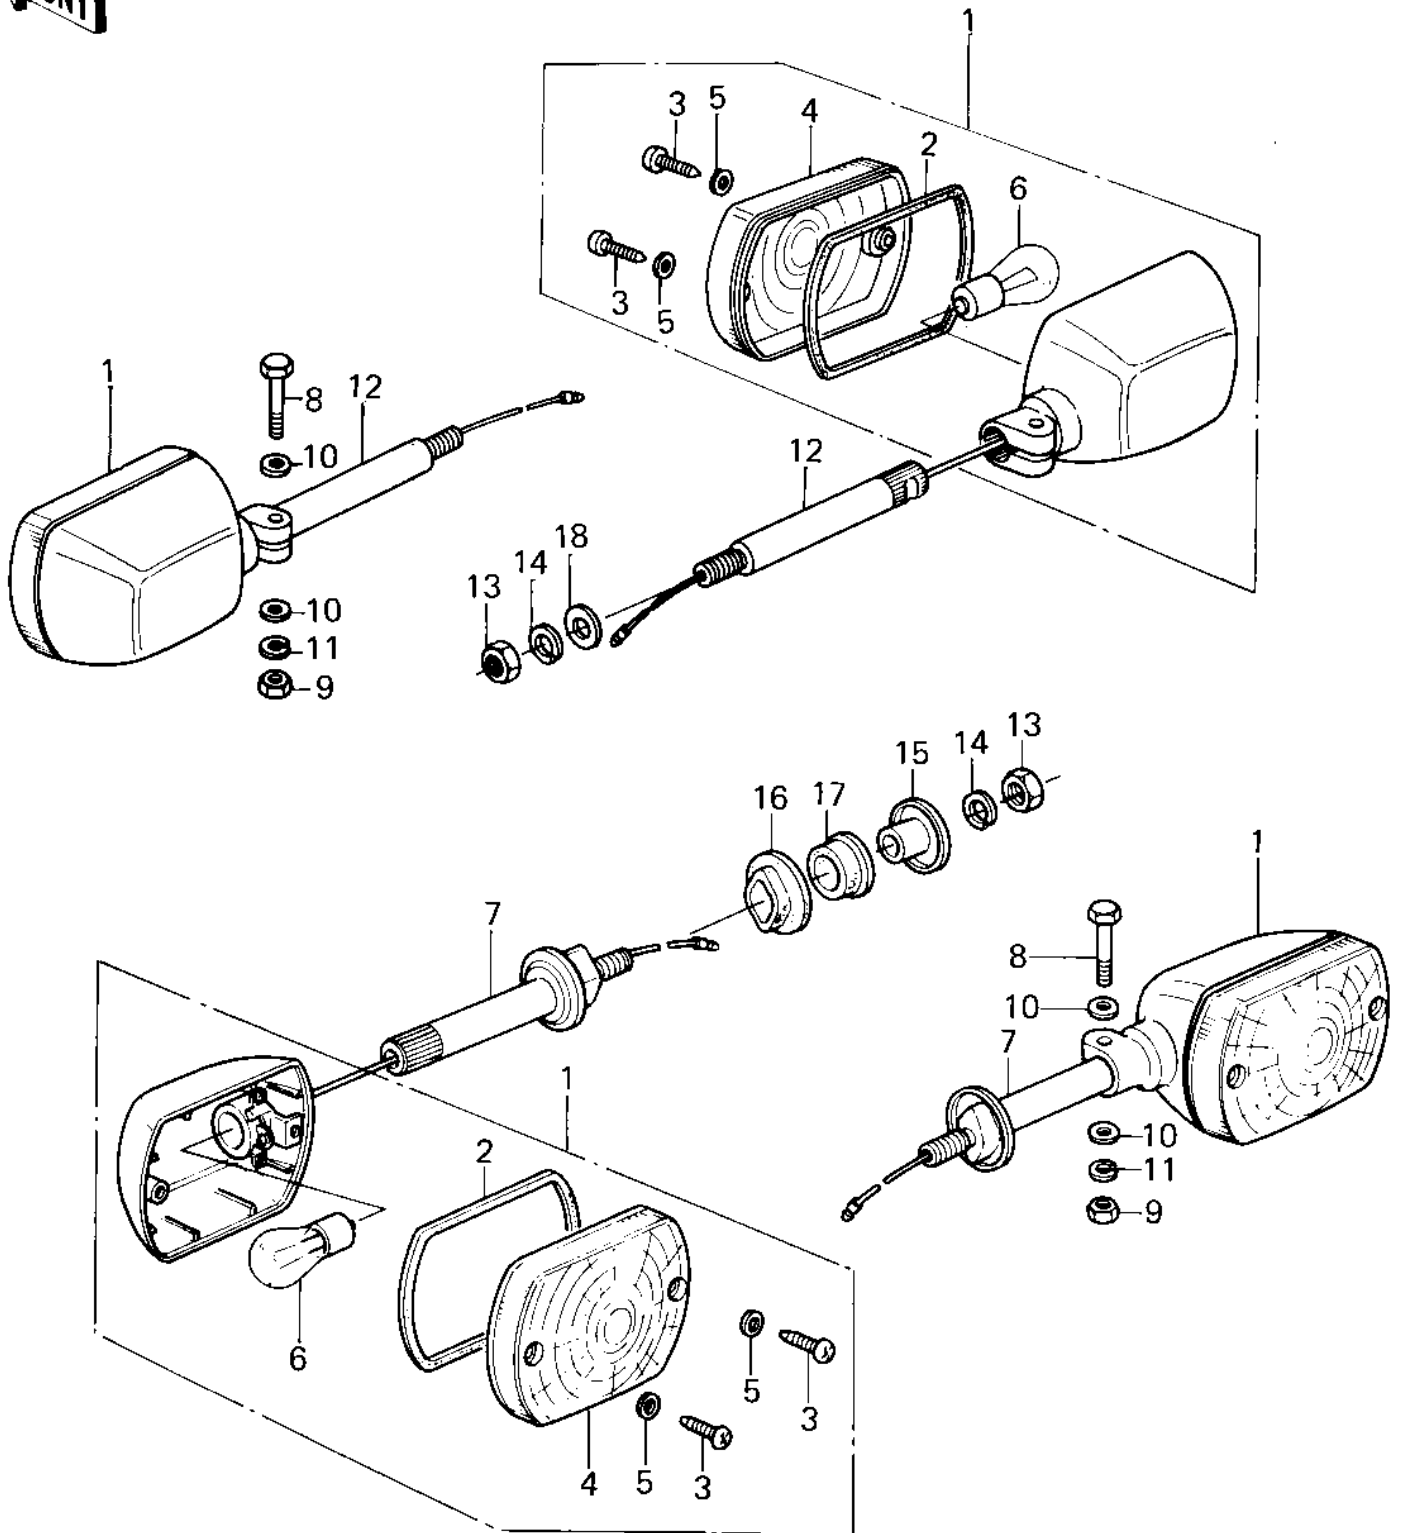

1979 400 LTD PARTS DIAGRAM

TURN SIGNALS

1979 400 LTD PARTS LIST

TURN SIGNALS

ITEM NAME	PART NUMBER	QUANTITY
LAMP ASSY,TURN SIGNAL (Ref # 1)	23040-1018	1
GASKET,TURN SIGNAL (Ref # 2)	11009-1052	1
SCREW-PAN-CROS (Ref # 3)	220E0412	1
LENS-SIGNAL LAMP (Ref # 4)	23048-1022	1
WASHER-PLAIN,4MM (Ref # 5)	23058-002	1
BULB 12V 32CP (Ref # 6)	92069-055	1
BRACKET,TURN SIGNAL (Ref # 7)	23051-1014	1
BOLT-UPSET (Ref # 8)	112G0630	1
NUT 6MM (Ref # 9)	311B0600	1
WASHER PLAIN 6MM (Ref # 10)	411B0600	1
WASHER SPRING 6MM (Ref # 11)	461F0600	1
BRACKET,SIGNAL LAMP,F (Ref # 12)	23051-1022	1
NUT 10MM (Ref # 13)	315B1000	1
WASHER SPRING 10MM (Ref # 14)	461F1000	1
COLLAR (Ref # 15)	92027-147	1
DAMPER RUBBER (Ref # 16)	92075-128	1
DAMPER RUBBER,SIG LM (Ref # 17)	92075-158	1
WASHER-PLAIN,10MM (Ref # 18)	411D1000	1