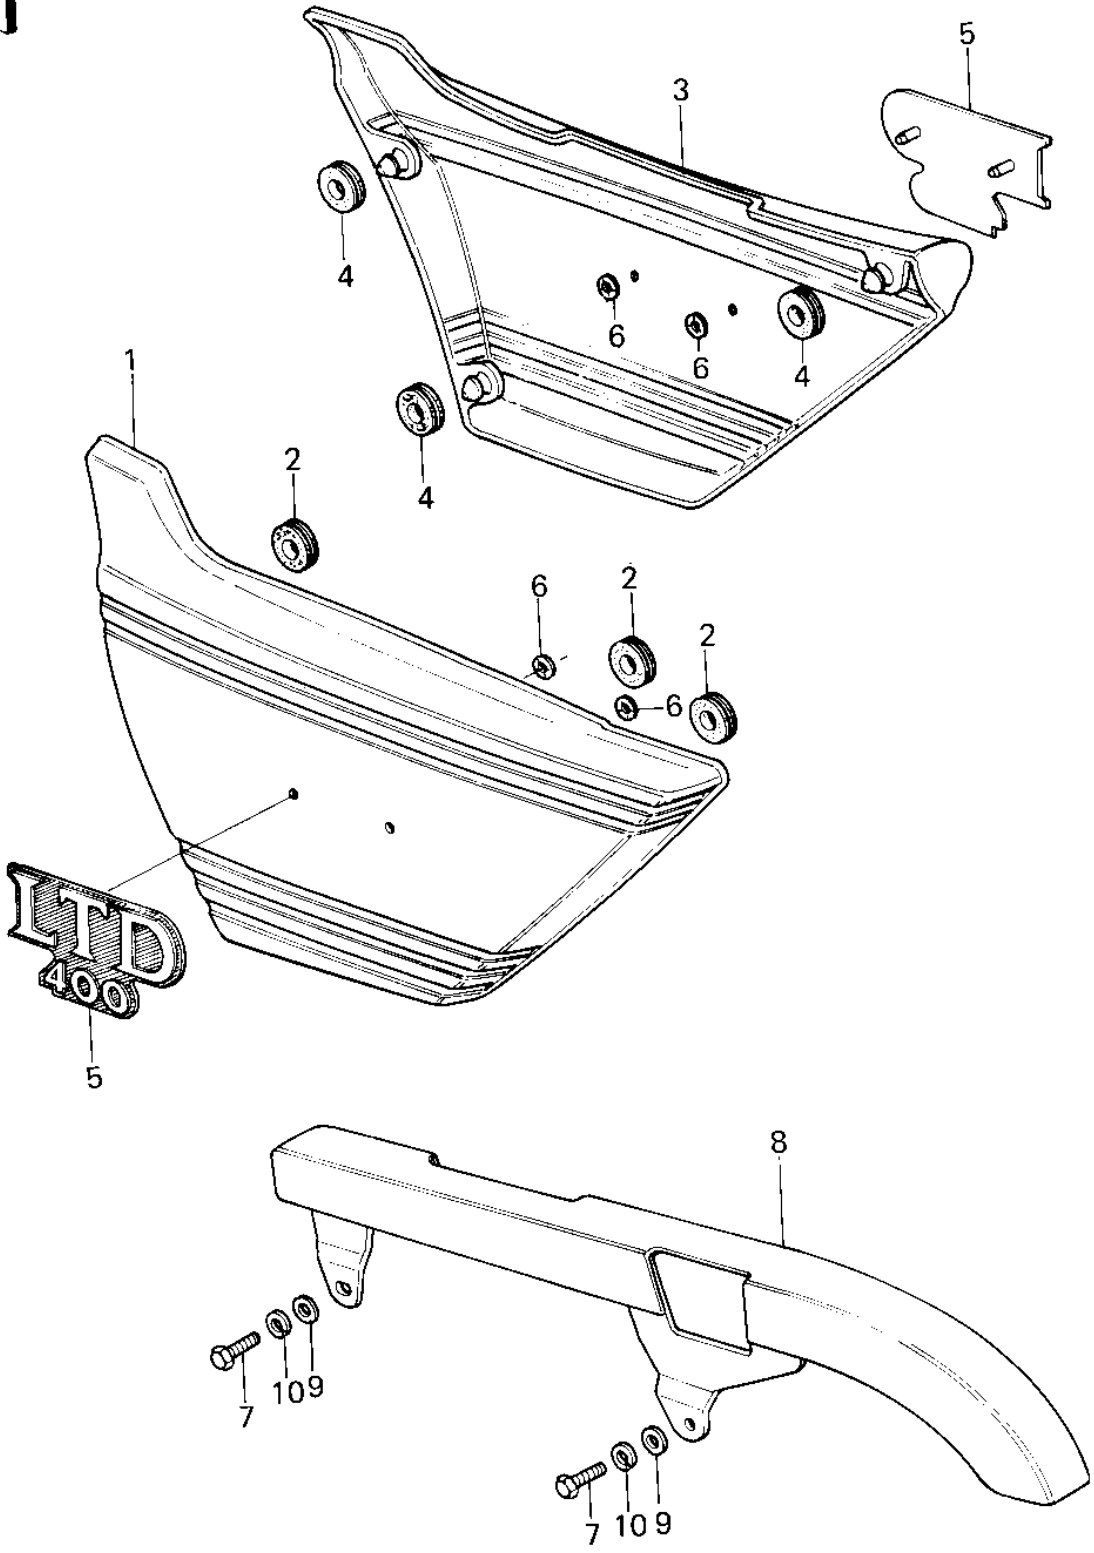

1979 400 LTD PARTS DIAGRAM

SIDE COVERS/CHAIN COVER

1979 400 LTD PARTS LIST

SIDE COVERS/CHAIN COVER

ITEM NAME	PART NUMBER	QUANTITY
COVER,SIDE,L.H,EBONY (Ref # 1)	36001-1070-8G	1
GROMMET (Ref # 2)	92071-056	2
COVER,SIDE,R.H,EBONY (Ref # 3)	36001-1071-8G	1
MARK,SIDE COVER (Ref # 5)	56018-1119	1
NUT,LOCK,3MM (Ref # 6)	92018-005	1
BOLT-UPSET,6X16 (Ref # 7)	112G0616	1
CASE,CHAIN (Ref # 8)	36014-1018	1
WASHER PLAIN 6MM (Ref # 9)	410B0600	1
WASHER SPRING 6MM (Ref # 10)	461F0600	1