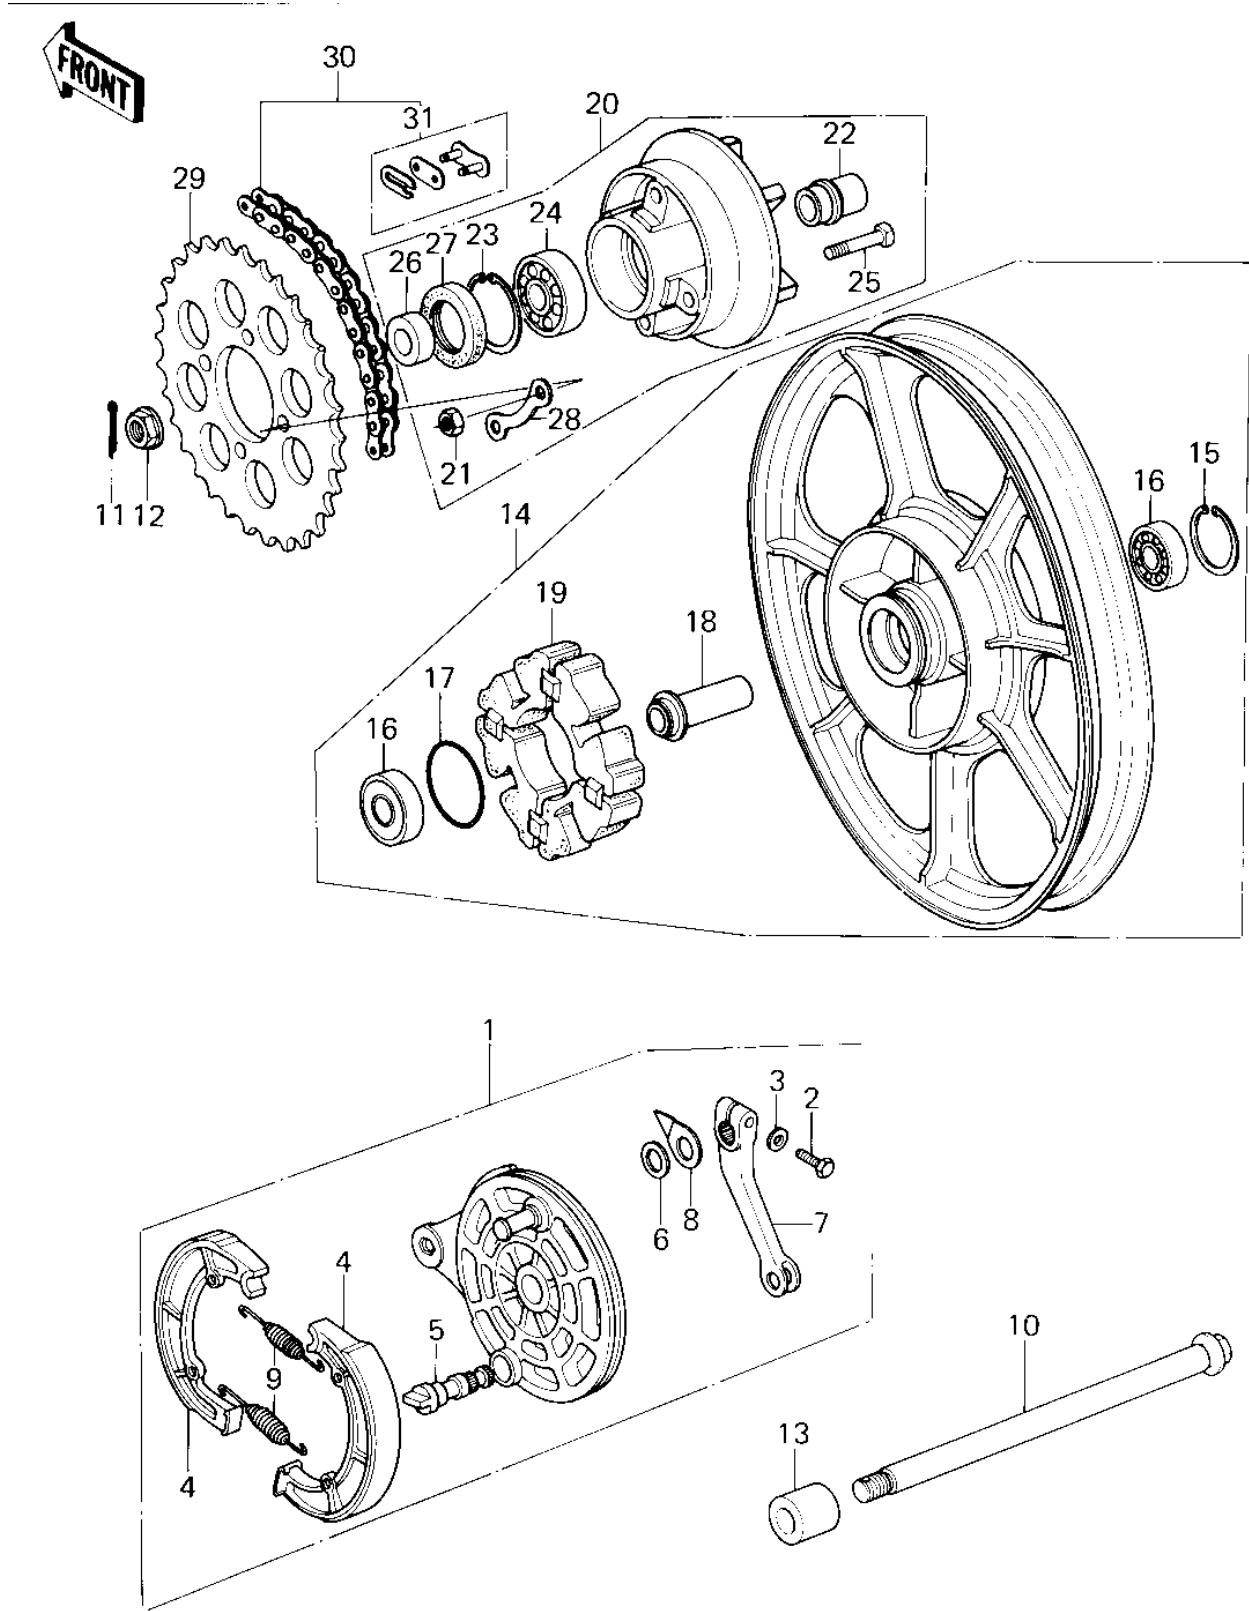

1979 400 LTD PARTS DIAGRAM

REAR WHEEL/HUB/BRAKE/CHAIN

1979 400 LTD PARTS LIST

REAR WHEEL/HUB/BRAKE/CHAIN

ITEM NAME	PART NUMBER	QUANTITY
PANEL-ASY,RR BRK (Ref # 1)	41035-1089	1
BOLT HEX HEAD 8X28 (Ref # 2)	114G0828	1
WASHER PLAIN 8MM (Ref # 3)	410B0800	1
SHOE-BRAKE (Ref # 4)	41048-1069	1
CAM,BRAKE (Ref # 5)	41050-1001	1
DUST SHIELD-BRAKE CAM (Ref # 6)	41051-003	1
LEVER,BRAKE CAM (Ref # 7)	41053-1001	1
INDICATOR,BRAKE SHOE (Ref # 8)	41085-004	1
SPRING-BRAKE SHOE (Ref # 9)	42020-004	1
AXLE,REAR (Ref # 10)	41068-1024	1
PIN,COTTER,4.0X25 (Ref # 11)	550D4025	1
NUT,16M/M (Ref # 12)	92015-1041	1
COLLAR,REAR AXLE,R.H. (Ref # 13)	92027-1198	1
SOLID WHEEL ASSY,REAR (Ref # 14)	41073-1055	1
CIRCLIP,47M/M (Ref # 15)	92033-1042	1
BEARING BALL #6303Z (Ref # 16)	601B6303Z	1
"0" RING,60MM (Ref # 17)	671B2560	1
COLLAR,REAR HUB BRG (Ref # 18)	92027-1196	1
DAMPER,REAR HUB SHOCK (Ref # 19)	92075-1008	1
COUPLING ASSY,RR HUB (Ref # 20)	42033-1011	1
NUT,10MM (Ref # 21)	314B1000	1
SLEEVE,COUPLING (Ref # 22)	42036-1002	1
RING,SNAP,56.2M/M (Ref # 23)	92033-1043	1
BEARING BALL #6205 (Ref # 24)	601B6205	1
BOLT, RR SPROCKET FIT (Ref # 25)	92003-156	1
COLLAR REAR AXLE,L.H. (Ref # 26)	92027-1197	1
OIL SEAL WTC35527 (Ref # 27)	92052-006	1
WASHER SPROCKET LOCK (Ref # 28)	92088-005	1
REAR SPROCKET,45T (Ref # 29)	42041-145	1

1979 400 LTD PARTS LIST

REAR WHEEL/HUB/BRAKE/CHAIN

ITEM NAME	PART NUMBER	QUANTITY
DR CHAIN 530X104L (Ref # 30)	92057-1035	1
CHAIN JOINT 530 (Ref # 31)	92058-1005	1