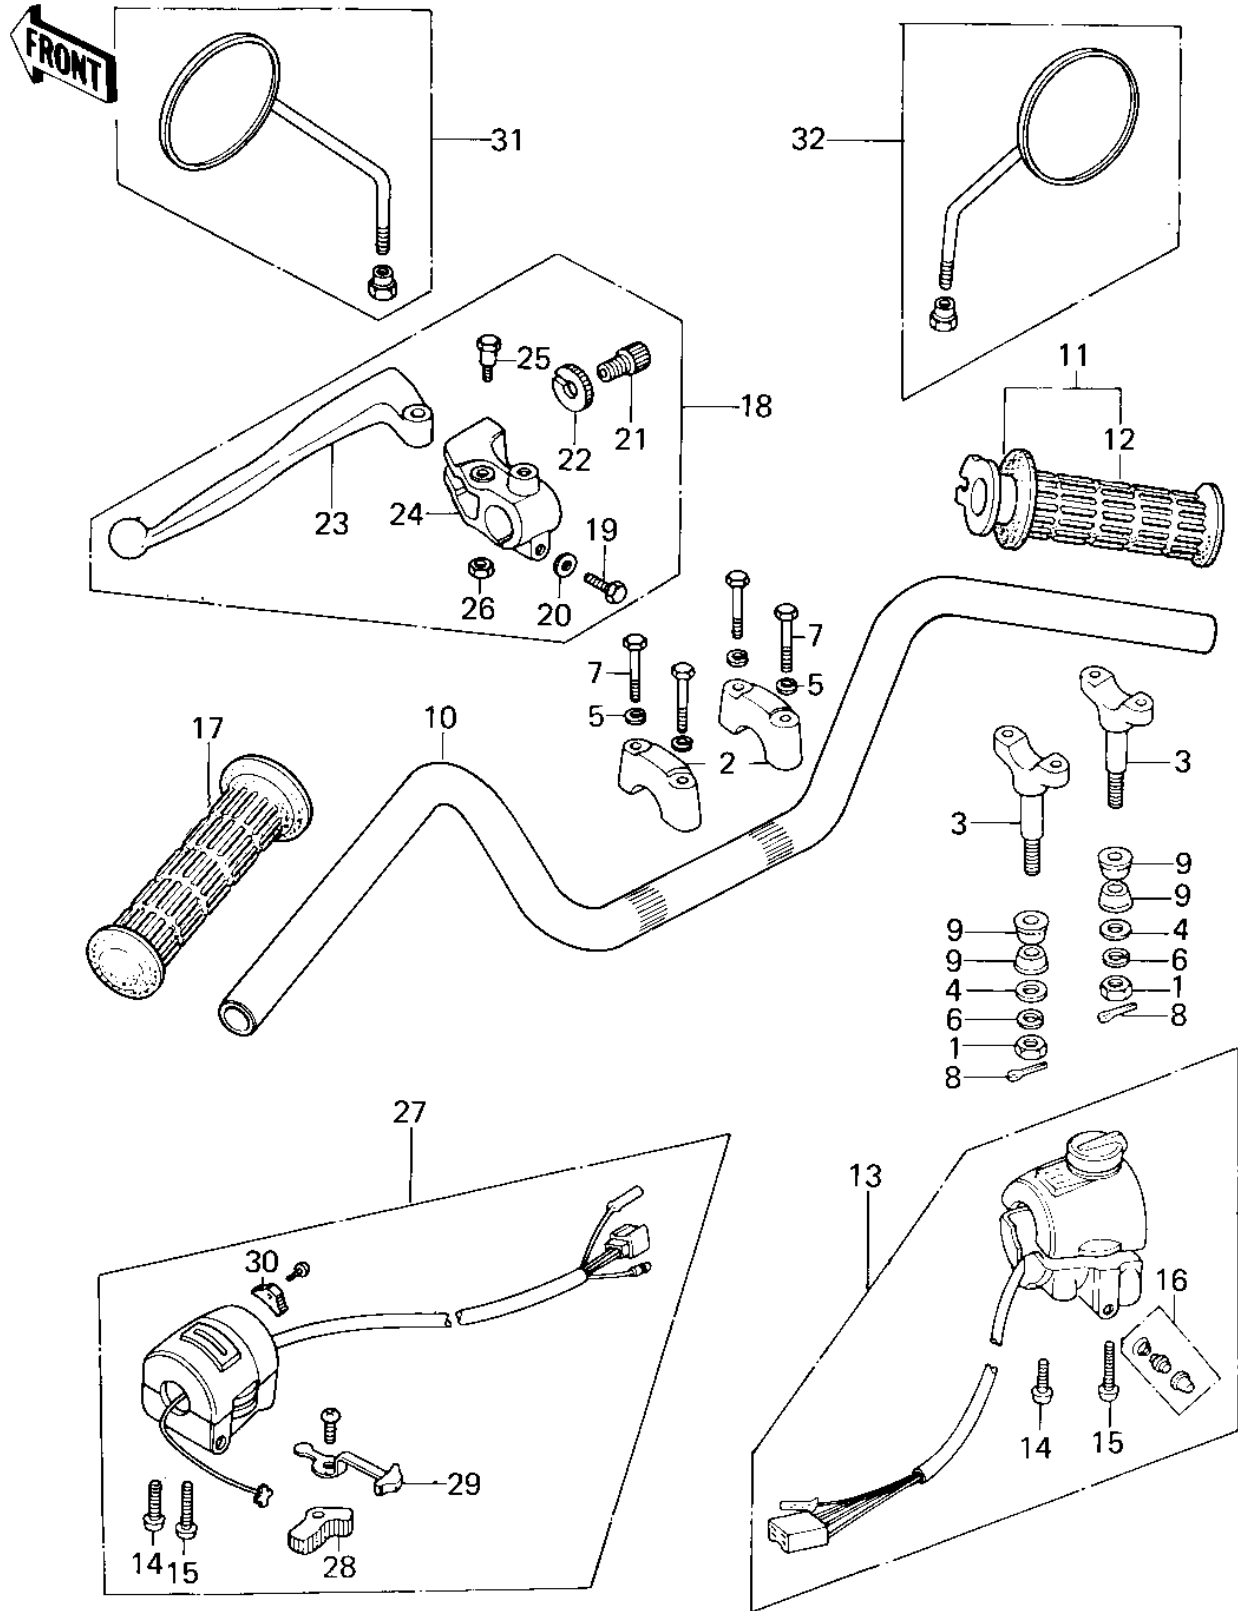

## 1979 400 LTD PARTS DIAGRAM

HANDLEBAR

### HANDLEBAR

ITEM NAME	PART NUMBER	QUANTITY
NUT,10MM (Ref # 1)	314B1000	1
HOLDER-HANDLEBAR (Ref # 2)	46012-008	1
HOLDER-HANDLEBAR LOW (Ref # 3)	46012-010	1
CAP HANDLEBAR HOLDER (Ref # 4)	46016-003	1
WASHER SPRING 8MM (Ref # 5)	461F0800	1
WASHER SPRING 10MM (Ref # 6)	461F1000	1
BOLT 8X38 (Ref # 7)	92001-1405	1
PIN,SNAP (Ref # 8)	554A0800	1
DAMPER RUBBER HANDLE (Ref # 9)	92075-039	1
HANDLEBAR (Ref # 10)	46003-1045	1
GRIP ASSY,THROTTLE (Ref # 11)	46019-038	1
RUBBER,R.H GRIP (Ref # 12)	46061-018	1
HOUSING ASSY,R.H (Ref # 13)	46091-1039	1
SCREW PAN HEAD 5X30 (Ref # 14)	220B0530	1
SCREW-PAN-CROS (Ref # 15)	220B0535	1
SWITCH ASSY,HORN BUTN (Ref # 16)	27010-1009	1
RUBBER,L.H GRIP (Ref # 17)	46075-028	1
LEVER ASSY,CLUTCH (Ref # 18)	46076-052	1
BOLT HEX HEAD 6X25 (Ref # 19)	110N0625	1
WASHER PLAIN 6MM (Ref # 20)	410B0600	1
SCREW CABLE ADJUST (Ref # 21)	46055-003	1
NUT,CABLE ADJUST NUT (Ref # 22)	46056-007	1
LEVER,CLUTCH (Ref # 23)	46092-023	1
HOLDER,CLUTCH LEVER (Ref # 24)	46094-017	1
BOLT,HEX HEAD (Ref # 25)	92007-047	1
NUT (Ref # 26)	92019-008	1
HOUSING ASSY,CONT,L.H (Ref # 27)	46091-1079	1
BUTTON, HORN PUSH (Ref # 28)	46028-006	1
KNOB,LIGHTING SW L.H (Ref # 29)	46043-005	1

## 1979 400 LTD PARTS LIST

### HANDLEBAR

ITEM NAME	PART NUMBER	QUANTITY
KNOB,LIGHTING SW L.H (Ref # 30)	46044-013	1
REAR VIEW MIRROR,L.H. (Ref # 31)	56001-1007	1
REAR VIEW MIRROR,R.H. (Ref # 32)	56001-1008	1