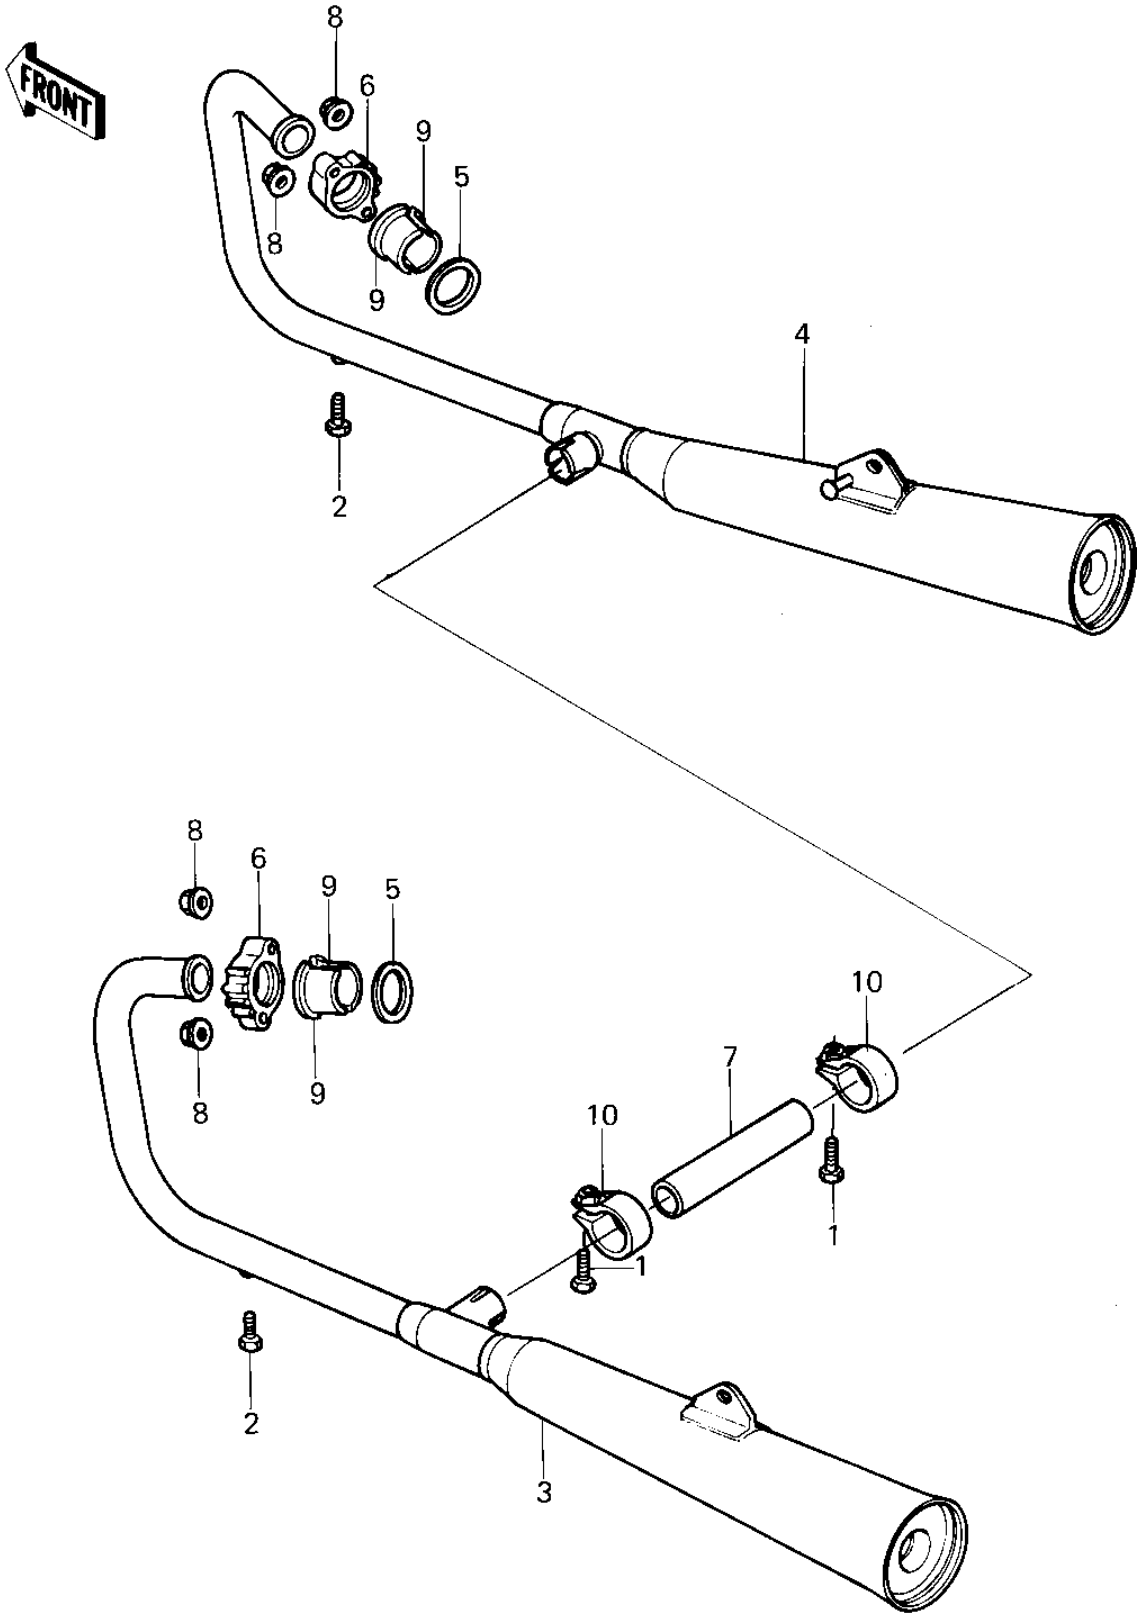

1979 400 LTD PARTS DIAGRAM

MUFFLERS

1979 400 LTD PARTS LIST

MUFFLERS

ITEM NAME	PART NUMBER	QUANTITY
BOLT-SMALL-UPSET 8X25 (Ref # 1)	115G0825	1
BOLT (6X10) (Ref # 2)	110R0610	1
MUFFLER ASSY,L.H. (Ref # 3)	18001-1078	1
MUFFLER ASSY,R.H. (Ref # 4)	18001-1079	1
GASKET,EXHAUST PIPE (Ref # 5)	11060-1242	1
HOLDER,EXHAUST PIPE (Ref # 6)	18069-1012	1
PIPE,MUFFLER CONECT (Ref # 7)	32032-1023	1
NUT-6MM (Ref # 8)	92015-1078	1
COLLAR,MUFFLER (Ref # 9)	92027-1007	1
CLAMP,EXH PIPE CONNCT (Ref # 10)	92037-180	1