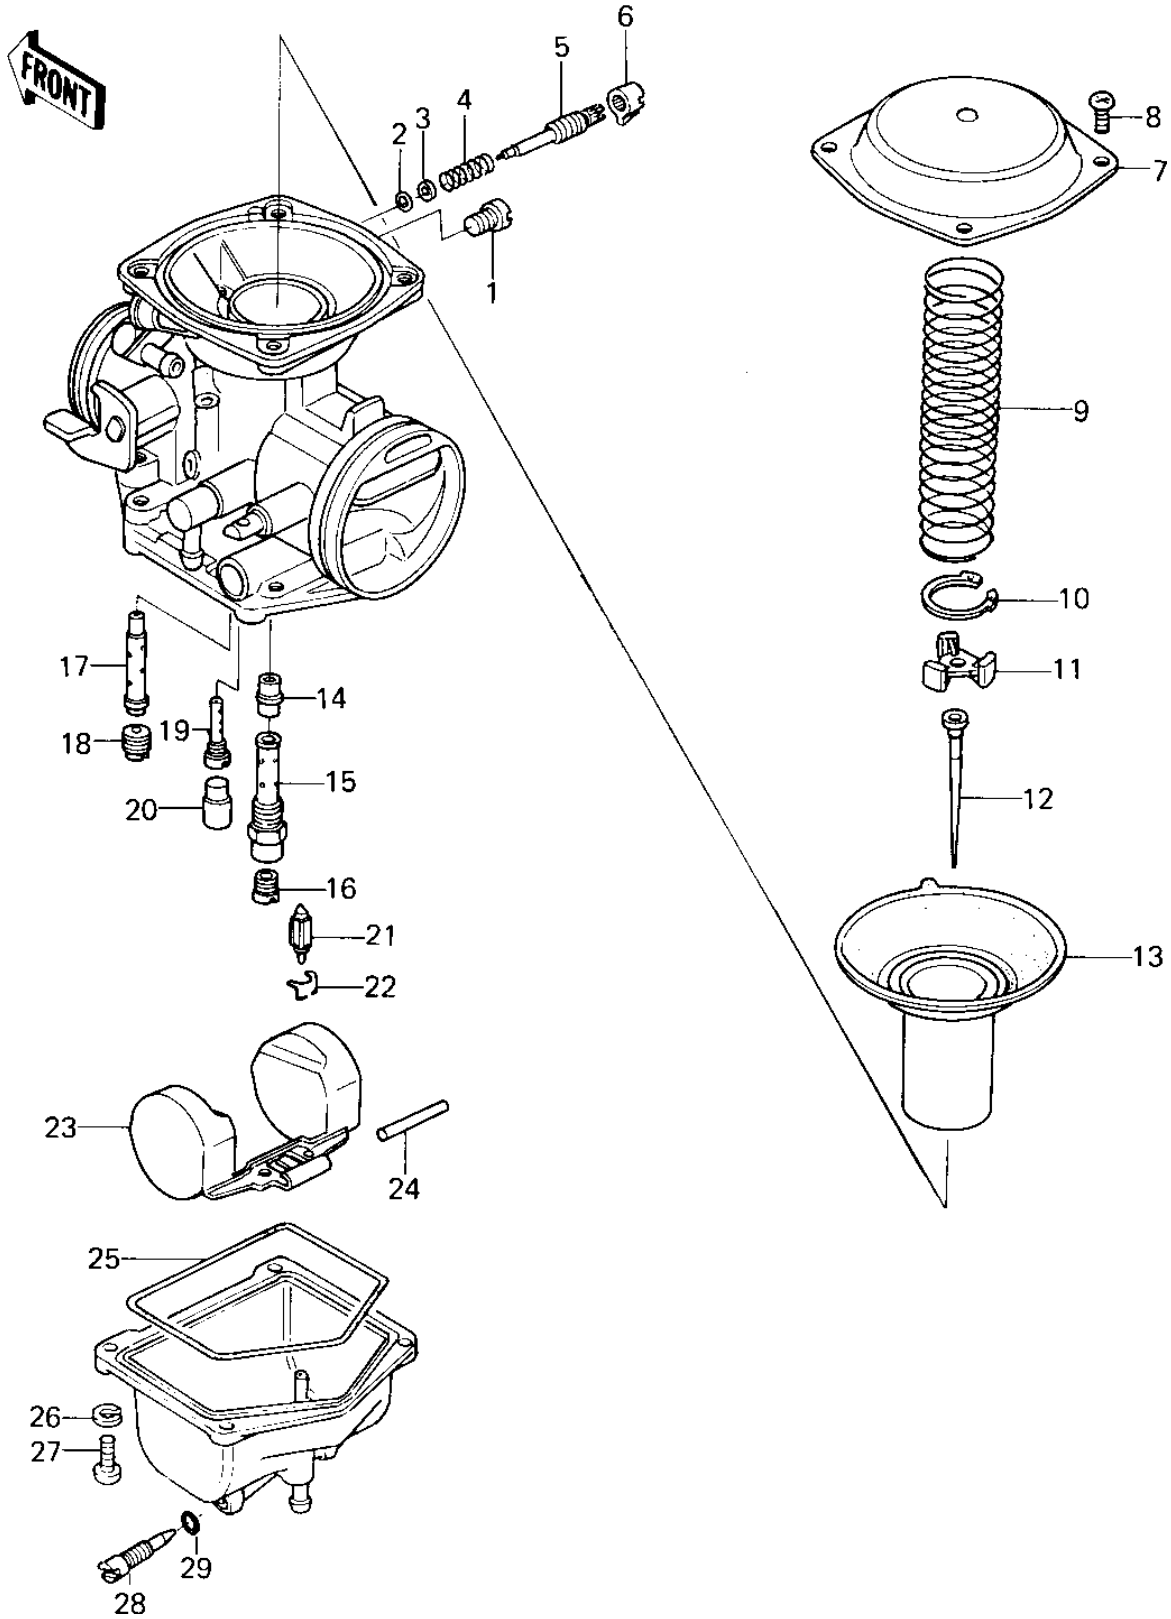

1979 400 LTD PARTS DIAGRAM

CARBURETOR PARTS

1979 400 LTD PARTS LIST

CARBURETOR PARTS

ITEM NAME	PART NUMBER	QUANTITY
SCREW,PLUG (Ref # 1)	92009-1004	1
O RING,PILOT ADJ (Ref # 2)	92055-1002	1
WASHER,PLAIN (Ref # 3)	92022-1003	1
SPRING,PIROT ADJ SCRW (Ref # 4)	92081-1002	1
SCREW,PILOT ADJUST (Ref # 5)	16014-1009	1
CAP,JET NEEDLE (Ref # 6)	11012-3727	1
TOP,MIXING CHAMBER (Ref # 7)	16005-1001	1
SCREW PAN HEAD 4X8 (Ref # 8)	220B0408	1
SPRING (Ref # 9)	92081-1001	1
CIRCLIP (Ref # 10)	92037-1005	1
COLLAR (Ref # 11)	16007-1001	1
JET NEEDLE,#003002 (Ref # 12)	16009-1039	1
VACUUM,VALVE (Ref # 13)	16126-1042	1
NEEDLE JET (Ref # 14)	16017-1001	1
HOLDER,N.J,N413-02D00 (Ref # 15)	13091-1047	1
MAIN JET,2ND,#80 (Ref # 16)	92063-1037	1
MAIN JET,2ND,#75 (Ref # 16)	92063-1036	1
MAIN JET,2ND,#78 (Ref # 16)	92063-1043	1
MAIN JET,2ND,#82 (Ref # 16)	92063-1044	1
MAIN JET,2ND,#85 (Ref # 16)	92063-1023	1
NOZZLE,MAIN (Ref # 17)	92062-1001	1
MAINJET,PRIMARY,#70 (Ref # 18)	92063-1002	1
PILOT JET,#35 (Ref # 19)	92064-1001	1
CAP,RUBBER (Ref # 20)	16012-1001	1
FLOAT VALVE (Ref # 21)	16030-1007	1
CLIP,FLOAT VALVE (Ref # 22)	16044-007	1
FLOAT (Ref # 23)	16031-1001	1
FLOAT PIN (Ref # 24)	92043-1002	1
"O" RING,FLOAT BALL (Ref # 25)	16019-024	1

1979 400 LTD PARTS LIST

CARBURETOR PARTS

ITEM NAME	PART NUMBER	QUANTITY
WASHER SPRING 4MM (Ref # 26)	461F0400	1
SCREW-PAN-CRROSS,4X12 (Ref # 27)	220B0412	1
SCREW,DRAIN (Ref # 28)	92009-1095	1
"O" RING,DRAIN SCREW (Ref # 29)	92055-1053	1