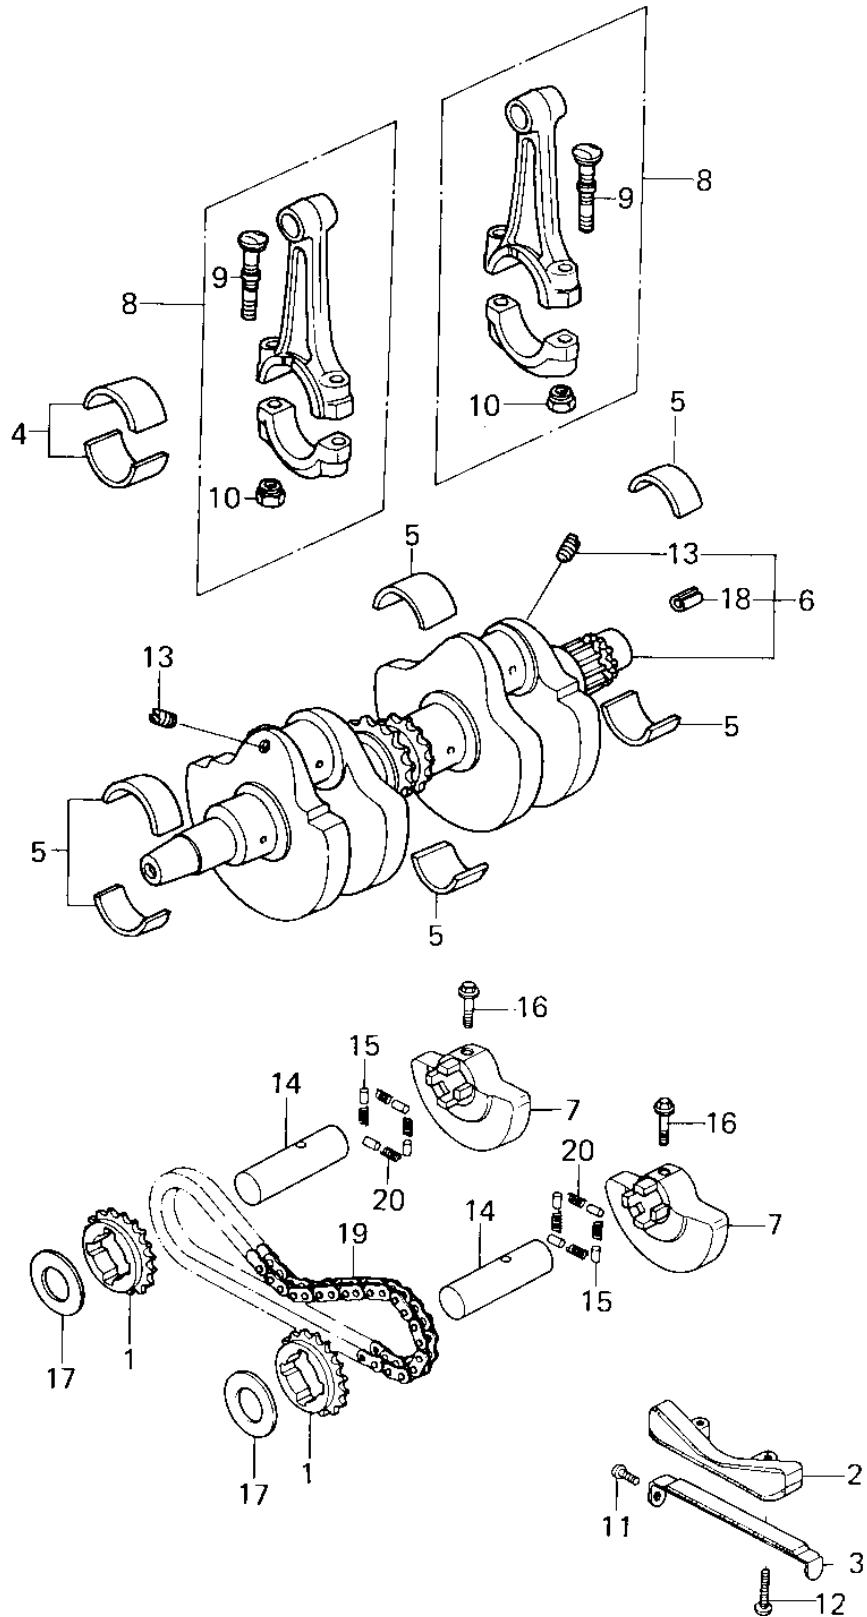

1979 400 LTD PARTS DIAGRAM

CRANKSHAFT/BALANCER

1979 400 LTD PARTS LIST

CRANKSHAFT/BALANCER

ITEM NAME	PART NUMBER	QUANTITY
SPROCKET,BALANCER,21T (Ref # 1)	12046-1003	1
GUIDE-CHAIN,BALANCER (Ref # 2)	12053-1051	1
GUIDE,BALANCER,CHAIN (Ref # 3)	12053-1003	1
METAL,CONNECT ROD BRG (Ref # 4)	13034-050	1
METAL,CONNECT ROD BRG (Ref # 4)	13034-051	1
METAL,CONNECT ROD BRG (Ref # 4)	13034-052	1
BUSHING,CRANKSHAFT (Ref # 5)	92028-1102	1
CRANKSHAFT ASSY (Ref # 6)	13037-1034	1
BALANCER (Ref # 7)	13041-1002	1
CONNECTING ROD ASSY,J (Ref # 8)	13251-1008-JJ	2
BOLT,CONNECTING ROD (Ref # 9)	92001-1793	1
NUT,CONNECTING ROD (Ref # 10)	92016-060	1
SCREW PAN HEAD 6X8 (Ref # 11)	220B0608	1
SCREW PAN HEAD 6X30 (Ref # 12)	220B0630	1
SCREW,SLOTTED,6X8 (Ref # 13)	291H0608	1
SHAFT,IDLER,BALANCER (Ref # 14)	39115-1002	1
PIN DOWEL 4X8 (Ref # 15)	610A0408	1
BOLT,6X32 (Ref # 16)	92003-229	1
SPACER,20,3X40X1 (Ref # 17)	92026-1003	1
PIN-SPRING,4X8 (Ref # 18)	555A0408	1
CHAIN,BALANCER (Ref # 19)	92057-1007	1
SPRING,BALANCER (Ref # 20)	92081-135	1