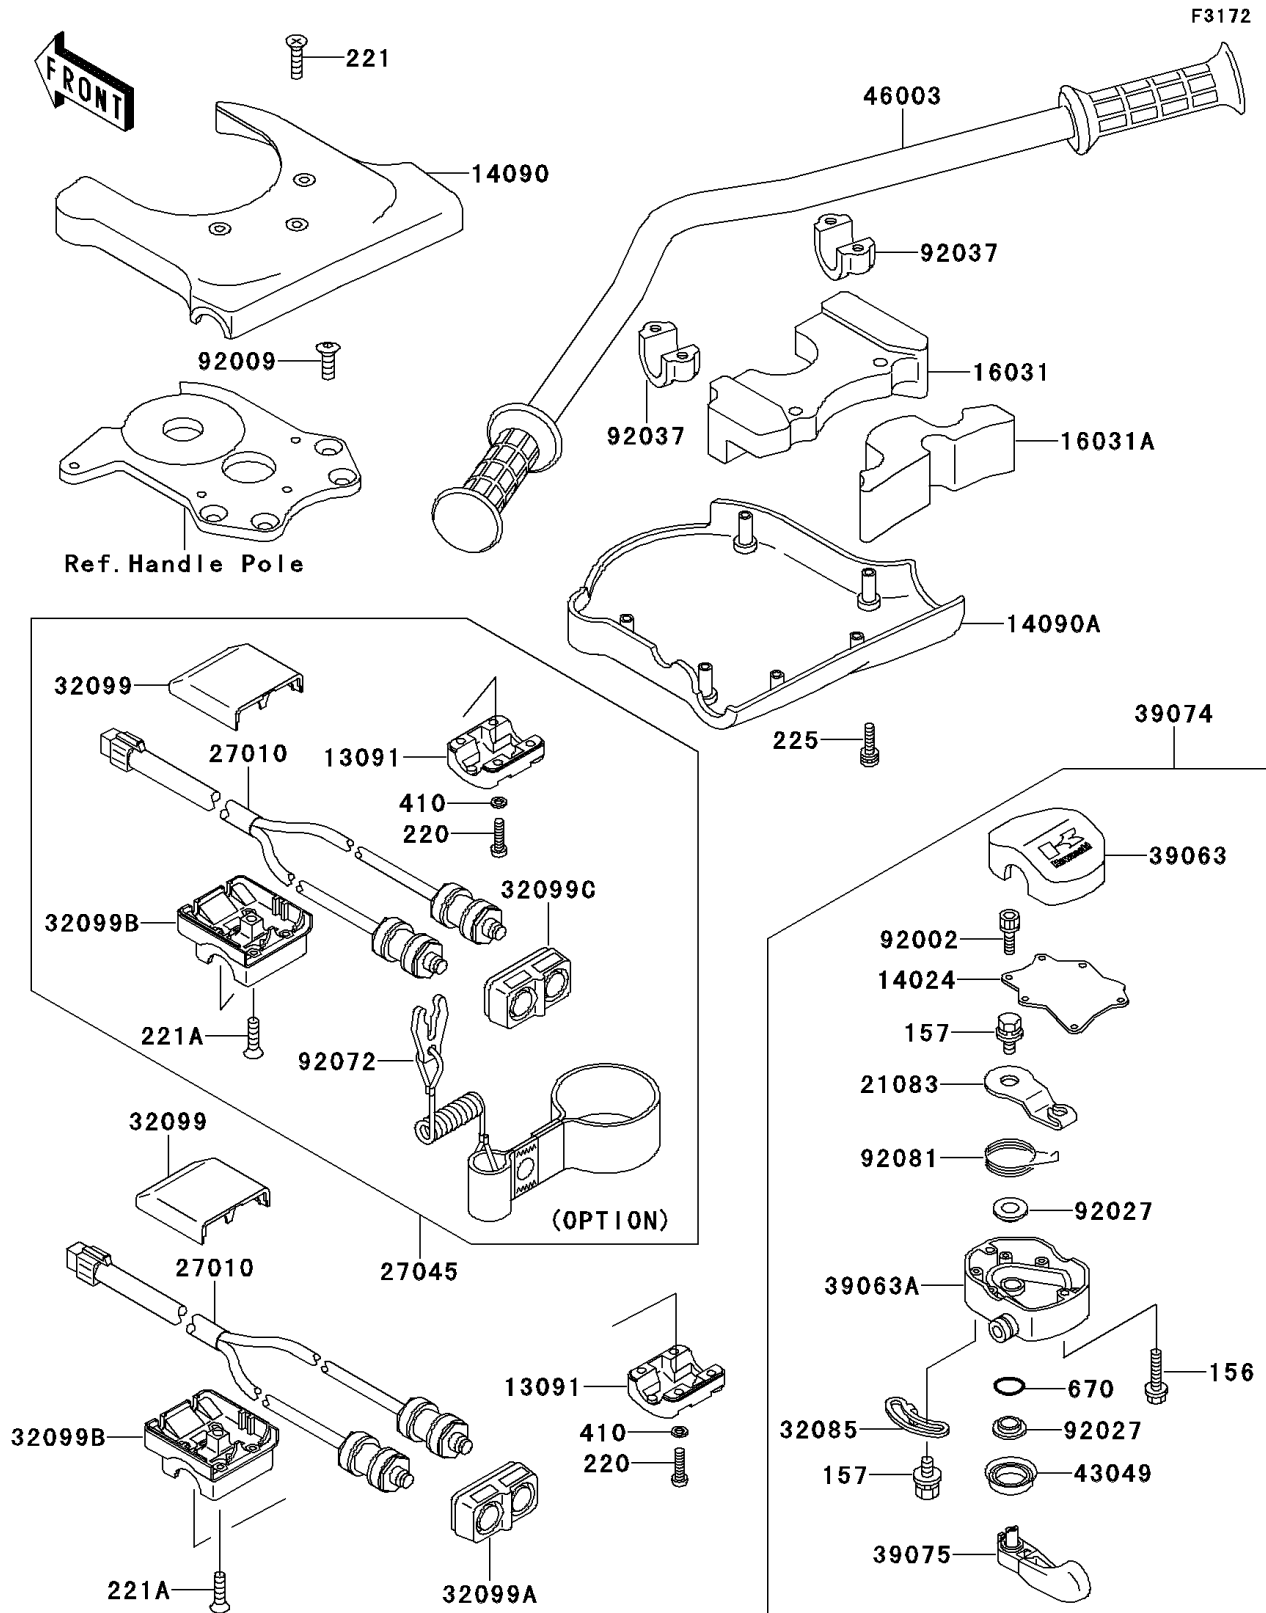

## 1995 JET SKI® 750 SXi PARTS DIAGRAM

Handlebar(JS750-B1)

## 1995 JET SKI® 750 SXi PARTS LIST

Handlebar(JS750-B1)

ITEM NAME	PART NUMBER	QUANTITY
BOLT-WP,5X25 (Ref # 156)	156R0525	1
BOLT-WSP,5X12 (Ref # 157)	157R0512	1
SCREW-PAN-CROS,5X20 (Ref # 220)	220R0520	1
SCREW-CSK-CROS,6X16 (Ref # 221)	221R0616	1
SCREW-CSK-CROS,6X25 (Ref # 221A)	221R0625	1
SCREW-PAN-WSP-CROS,5X20 (Ref # 225)	225R0520	1
W-PLAIN-S,5MM (Ref # 410)	410S0500	1
O RING,8MM (Ref # 670)	670B1508	1
HOLDER,SWITCH (Ref # 13091)	13091-3767	1
COVER,THROTTLE LEVER (Ref # 14024)	14024-3701	1
COVER,HANDLE,UPP,VIOLET (Ref # 14090)	14090-3705-PJ	1
COVER,HANDLE,LWR,VIOLET (Ref # 14090A)	14090-3706-PJ	1
FLOAT,HANDLE COVER (Ref # 16031)	16031-3800	1
FLOAT,HANDLE COVER (Ref # 16031A)	16031-3812	1
ARM,THROTTLE LEVER (Ref # 21083)	21083-3701	1
SWITCH,STOP&START (Ref # 27010)	27010-3732	1
SWITCH-ASSY,STOP&START (Ref # 27045)	27045-3706	1
STOPPER (Ref # 32085)	32085-3709	1
CASE,UPP,SWITCH (Ref # 32099)	32099-3764	1
CASE,FR,SWITCH (Ref # 32099A)	32099-3765	1
CASE,LWR,SWITCH (Ref # 32099B)	32099-3766	1
CASE,FR,SWITCH (Ref # 32099C)	32099-3809	1
HOUSING-CONTROL,UPP (Ref # 39063)	39063-3713	1
HOUSING-CONTROL,LWR (Ref # 39063A)	39063-3714	1
LEVER-ASSY-THROTTLE (Ref # 39074)	39074-3714	1
LEVER-THROTTLE (Ref # 39075)	39075-3708	1
PACKING,THROTTLE LEVER (Ref # 43049)	43049-3701	1
HANDLE (Ref # 46003)	46003-3728	1
BOLT,SOCKET,3X10 (Ref # 92002)	92002-3751	1

## 1995 JET SKI® 750 SXi PARTS LIST

Handlebar(JS750-B1)

ITEM NAME	PART NUMBER	QUANTITY
SCREW,8X22 (Ref # 92009)	92009-3701	1
COLLAR,THROTTLE LEVER (Ref # 92027)	92027-3704	1
CLAMP,HANDLEBAR (Ref # 92037)	92037-503	1
BAND,TETHER SWITCH (Ref # 92072)	92072-3806	1
SPRING,THROTTLE LEVER RETURN (Ref # 92081)	92081-3702	1