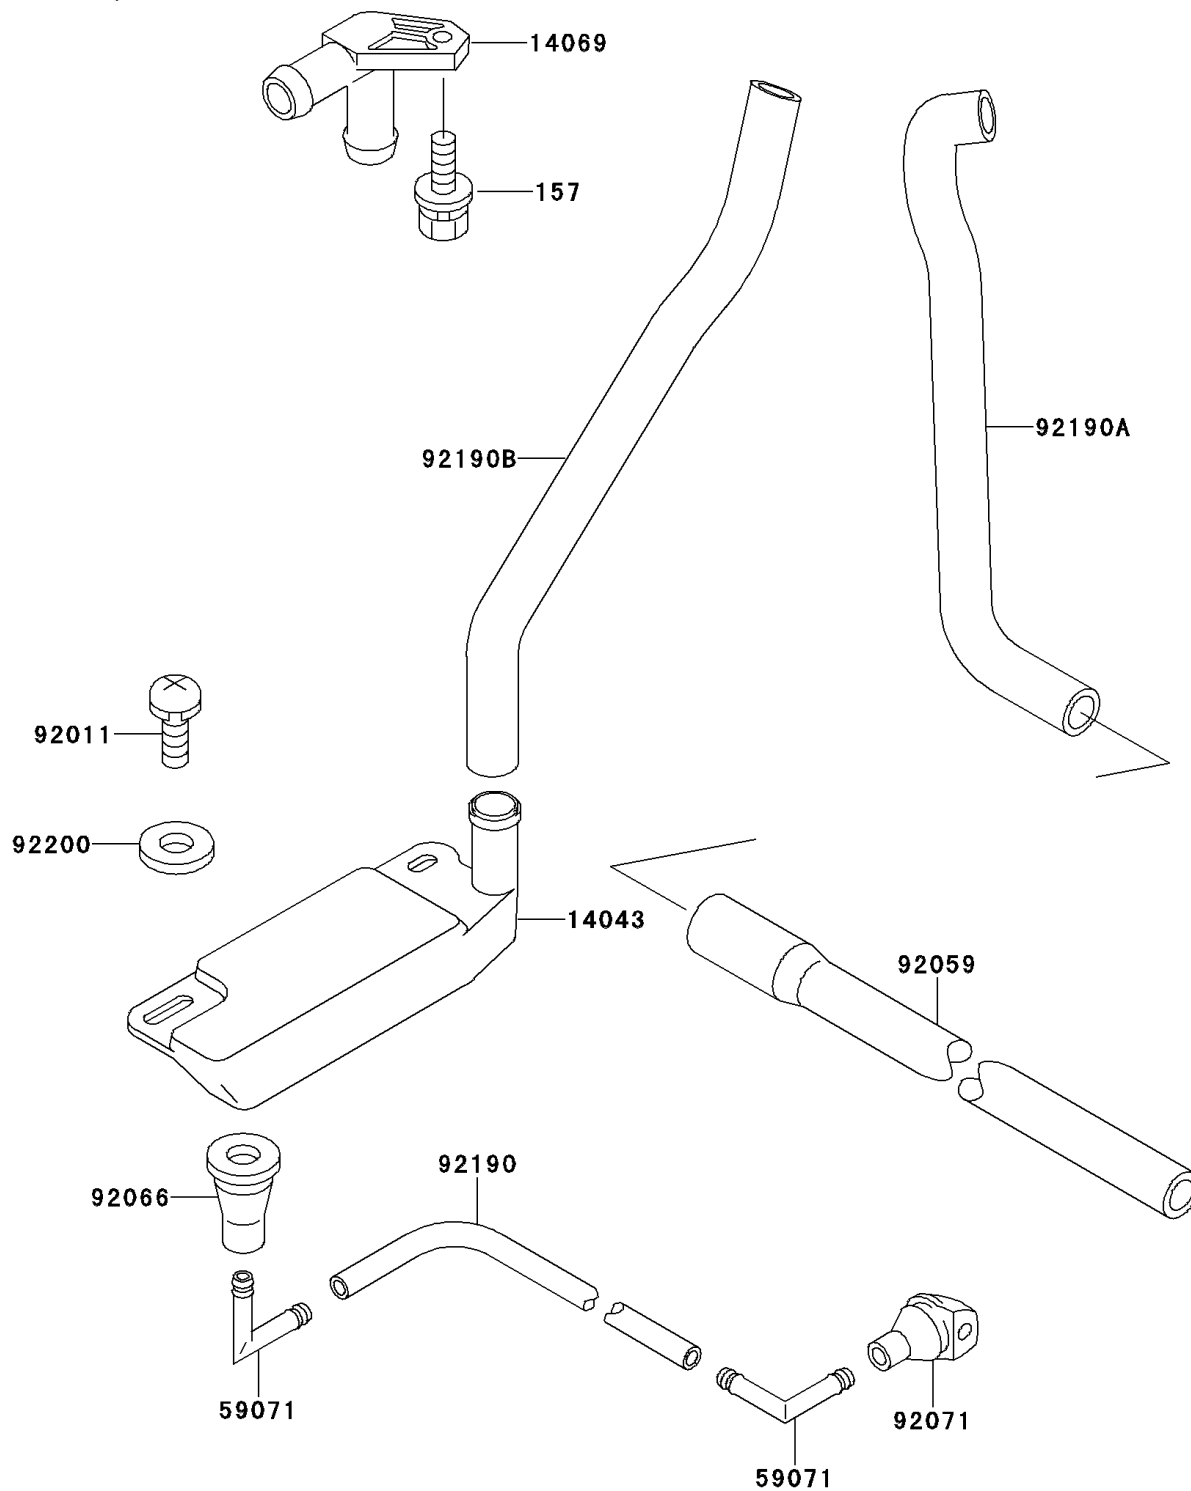

1995 JET SKI® 750 SXi PARTS DIAGRAM

Bilge System

F3145

1995 JET SKI® 750 SXi PARTS LIST

Bilge System

ITEM NAME	PART NUMBER	QUANTITY
BOLT-WSP,6X18 (Ref # 157)	157R0618	1
FILTER (Ref # 14043)	14043-3708	1
BREATHER (Ref # 14069)	14069-3708	1
JOINT (Ref # 59071)	59071-3706	1
SCREW,TAPPING (Ref # 92011)	92011-561	1
TUBE,L=200 (Ref # 92059)	92059-3894	1
PLUG (Ref # 92066)	92066-3706	1
GROMMET (Ref # 92071)	92071-3736	1
TUBE,5.8X10.8X330 (Ref # 92190)	92190-3816	1
TUBE (Ref # 92190A)	92190-3976	1
TUBE (Ref # 92190B)	92190-3977	1
WASHER,5.9X16X1.5 (Ref # 92200)	92200-3714	1