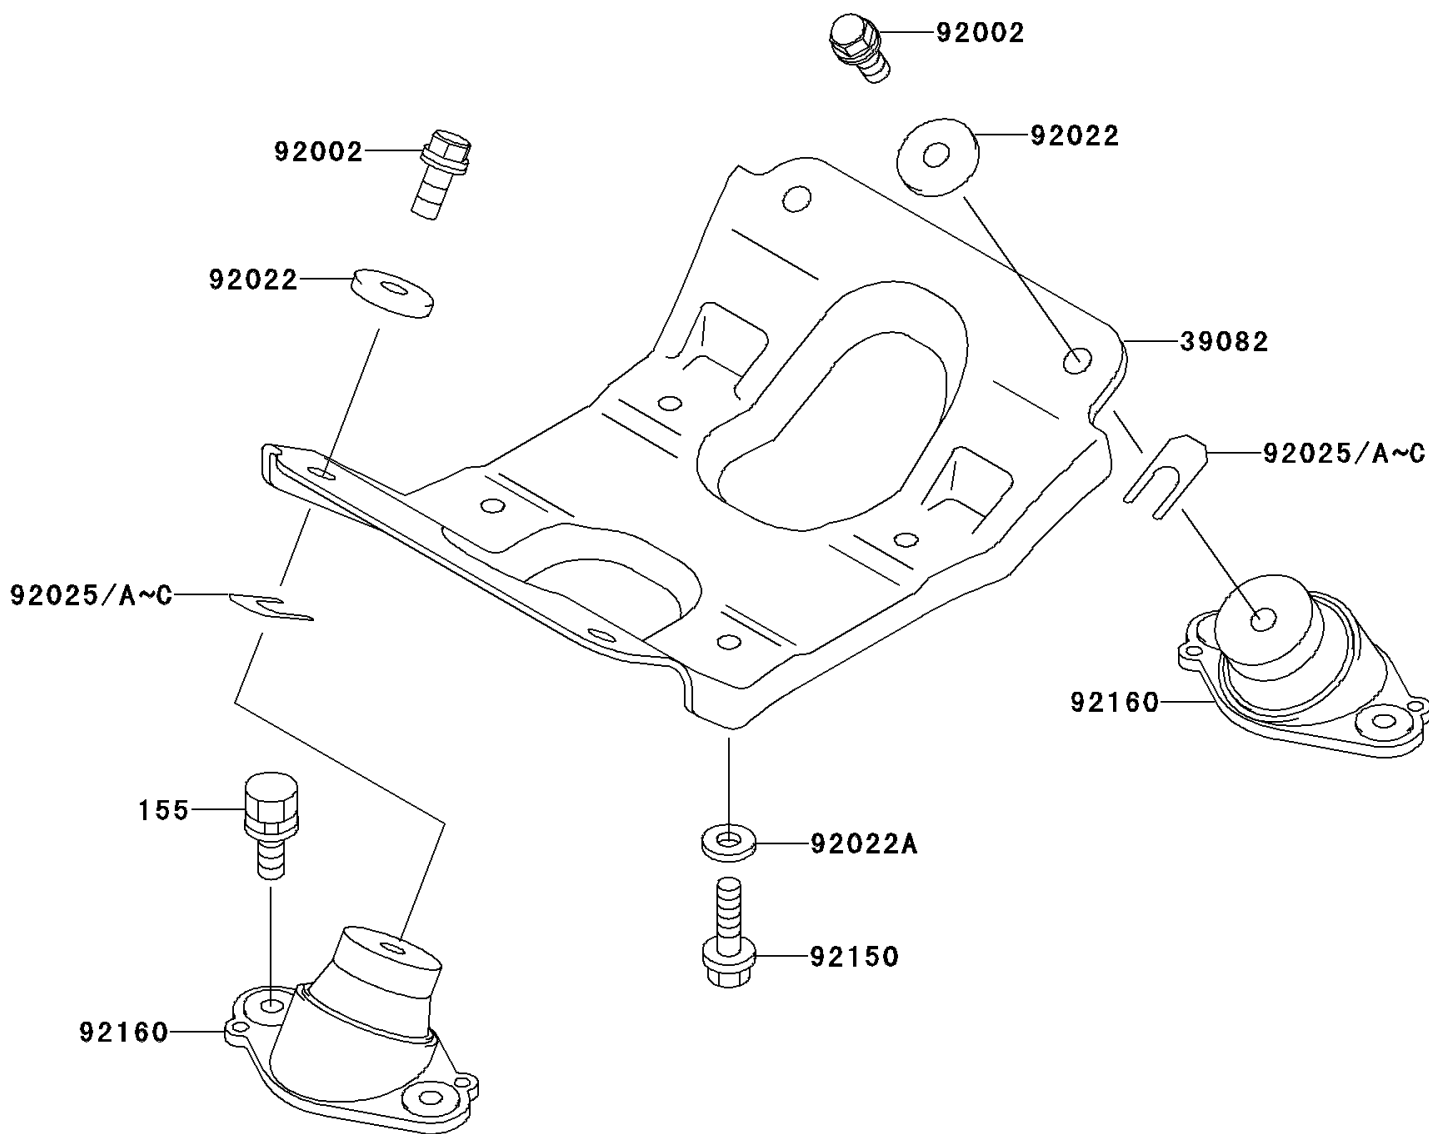

1995 JET SKI® 750 SXi PARTS DIAGRAM

Engine Mount

F3144

1995 JET SKI® 750 SXi PARTS LIST

Engine Mount

ITEM NAME	PART NUMBER	QUANTITY
BOLT-WSP-SMALL,8X20 (Ref # 155)	155R0820	1
MOUNT-ENGINE (Ref # 39082)	39082-3711	1
BOLT,10X25 (Ref # 92002)	92002-3770	1
WASHER,32X10.5X4 (Ref # 92022)	92022-3023	1
WASHER,10.2X20X1.5 (Ref # 92022A)	92022-3742	1
SHIM,T=0.3MM (Ref # 92025)	92025-3705	1
SHIM,T=0.5MM (Ref # 92025A)	92025-3706	1
SHIM,T=1.0MM (Ref # 92025B)	92025-3707	1
SHIM,T=1.5MM (Ref # 92025C)	92025-3708	1
BOLT,10X25 (Ref # 92150)	92150-3842	1
DAMPER,ENGINE MOUNT (Ref # 92160)	92160-3757	1