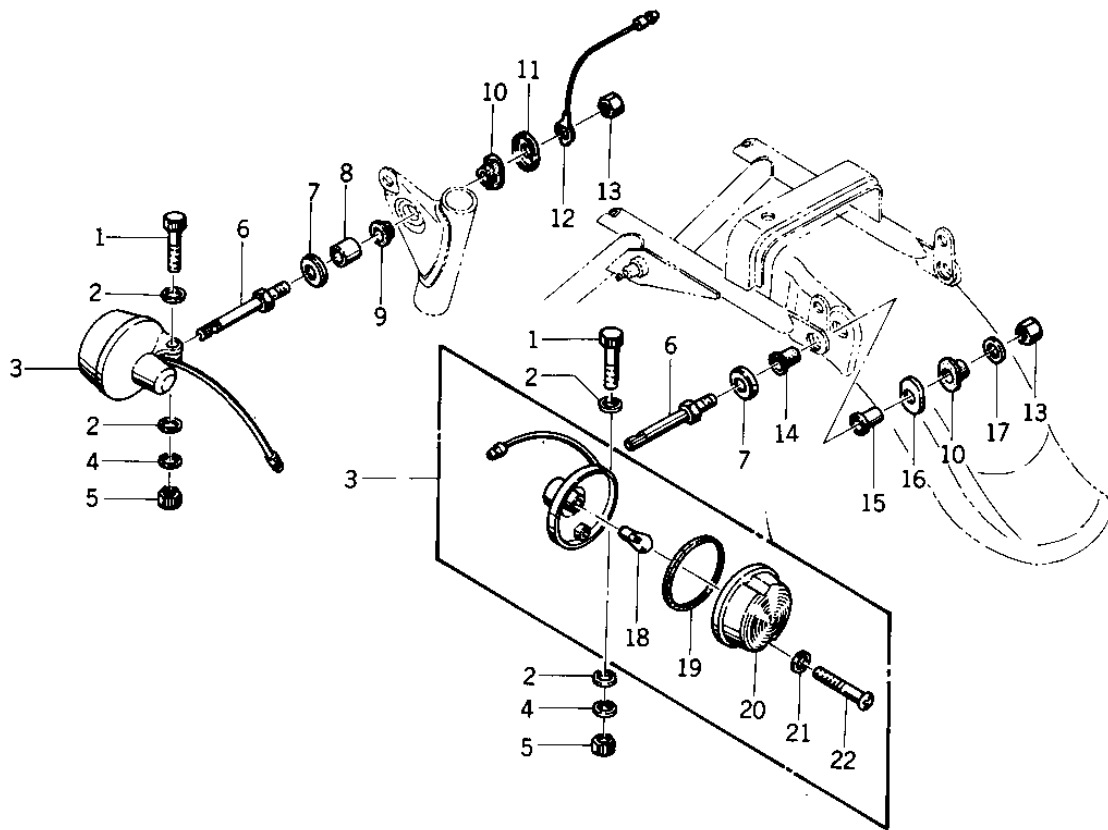

1976 KZ400 Standard PARTS DIAGRAM

TURN SIGNALS ('76-'77 KZ400 - D3/D4)

101

1976 KZ400 Standard PARTS LIST

TURN SIGNALS ('76-'77 KZ400 - D3/D4)

| ITEM NAME | PART NUMBER | QUANTITY |
|----------------------------------|-------------|----------|
| BOLT HEX HEAD 6X36 (Ref # 1) | 110N0636 | 1 |
| WASHER,PLAIN,6MM (Ref # 2) | 410D0600 | 1 |
| LAMP-TURN SIGNAL (Ref # 3) | 23040-029 | 1 |
| WASHER SPRING 6MM (Ref # 4) | 461F0600 | 1 |
| NUT 6MM (Ref # 5) | 312B0600 | 1 |
| BKT TURN SIGNL LIGHT (Ref # 6) | 23051-049 | 1 |
| CAP,SIGNAL LIGHT STAY (Ref # 7) | 92102-015 | 1 |
| COLLAR,FR SIG LIGHT (Ref # 8) | 92027-223 | 1 |
| DAMPER RUBBER,SIG LM (Ref # 9) | 92075-158 | 2 |
| DAMPER RUBBER,SIGNAL (Ref # 10) | 92075-238 | 1 |
| CAP,FR SIG LIGHT STAY (Ref # 11) | 92102-014 | 1 |
| WIRE TURN SIGNAL LEAD (Ref # 12) | 26011-081 | 1 |
| NUT-HEX-FINE,12MM (Ref # 13) | 315B1200 | 1 |
| DAMPER RUBBER,SIGNAL (Ref # 14) | 92075-241 | 1 |
| COLLAR,RR SIG LIGHT (Ref # 15) | 92027-225 | 1 |
| CAP,RR SIG LIGHT STAY (Ref # 16) | 92102-013 | 1 |
| WASHER PLAIN 12MM (Ref # 17) | 411B1200 | 1 |
| BULB 12V 32CP (Ref # 18) | 92069-055 | 1 |
| GASKET,TURN SIG LAMP (Ref # 19) | 23050-002 | 1 |
| LENS-SIGNAL LAMP (Ref # 20) | 23048-1024 | 2 |
| WASHER-PLAIN,4MM (Ref # 21) | 23058-002 | 1 |
| SCREW-PAN HEAD,4X35 (Ref # 22) | 220E0435A | 1 |