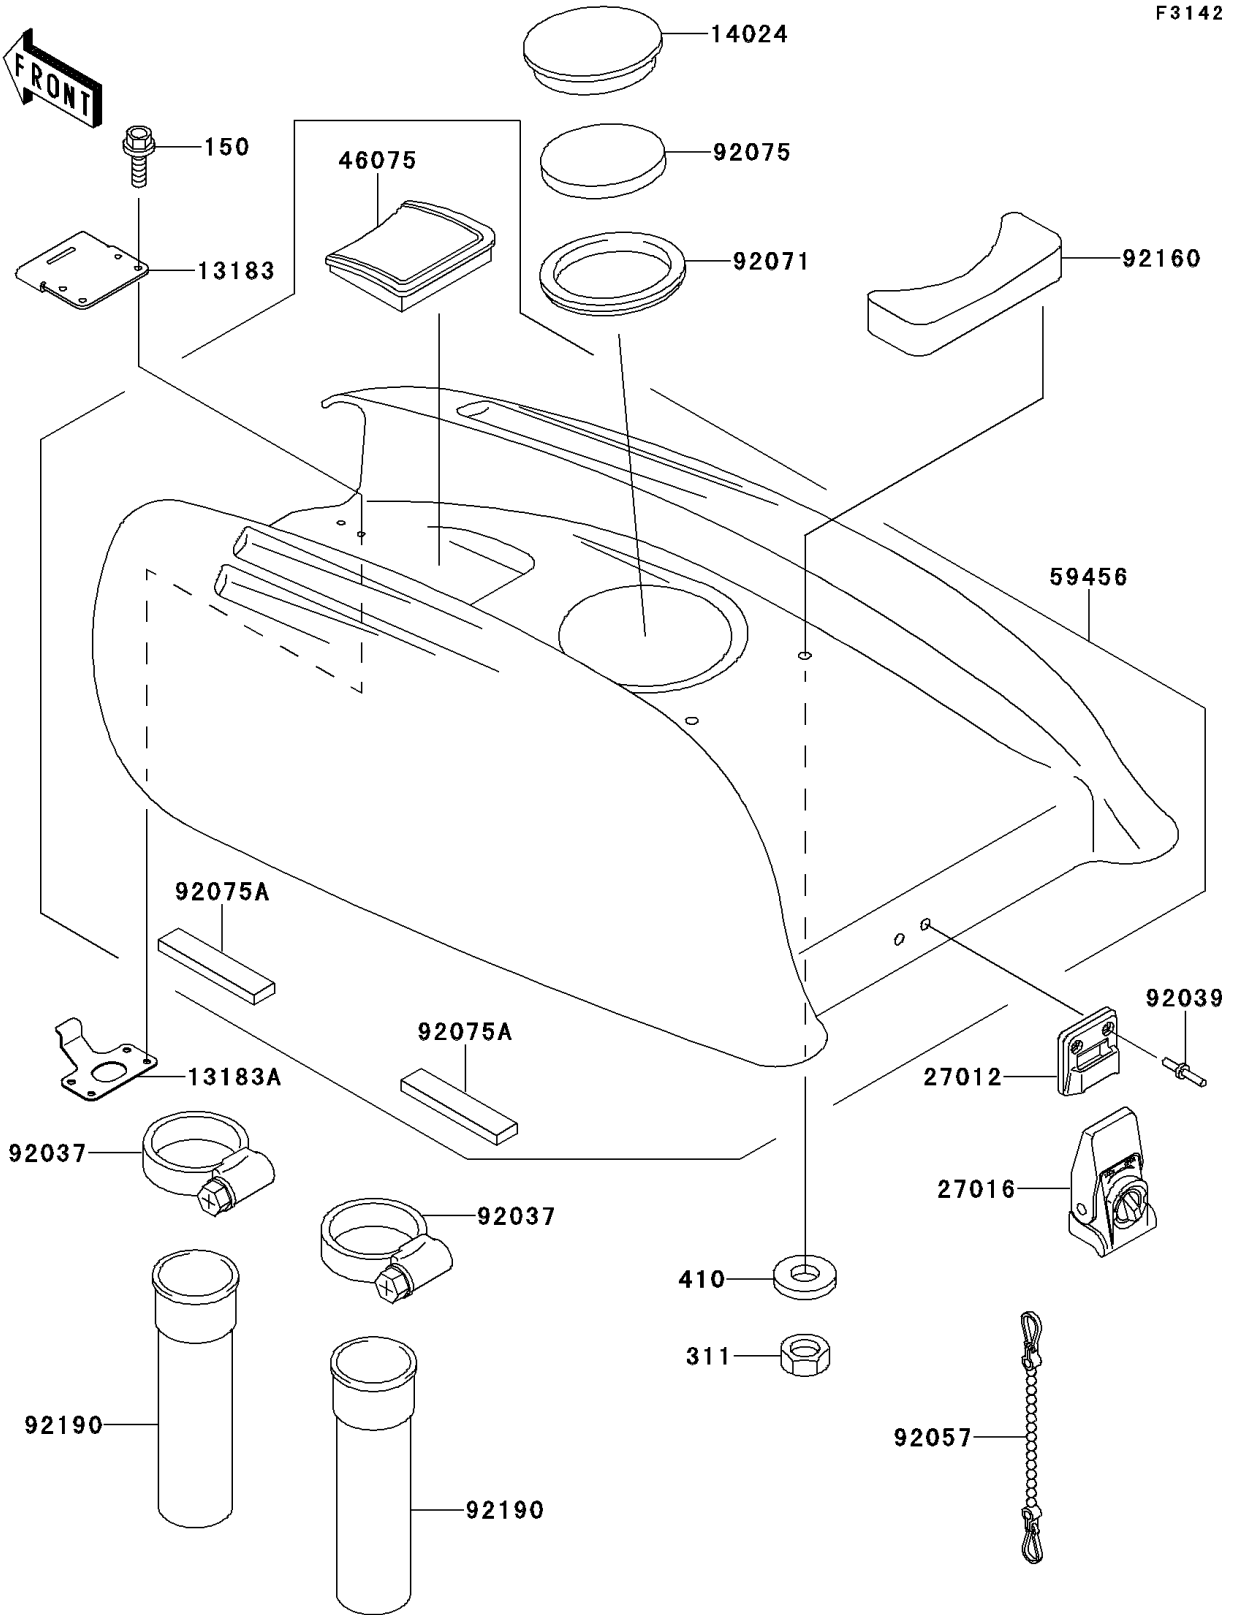

1995 JET SKI® 750 SXi PARTS DIAGRAM

Engine Hood

F3142

1995 JET SKI® 750 SXi PARTS LIST

Engine Hood

ITEM NAME	PART NUMBER	QUANTITY
BOLT-WS,5X25 (Ref # 150)	150R0525	1
NUT-HEX,5MM (Ref # 311)	311R0500	1
W-PLAIN-S,5MM (Ref # 410)	410S0500	1
PLATE,ENGINE HOOD (Ref # 13183)	13183-3788	1
PLATE,ENGINE HOOD (Ref # 13183A)	13183-3789	1
COVER (Ref # 14024)	14024-3748	1
HOOK,ENGINE HOOD LOCK (Ref # 27012)	27012-3762	1
LOCK-ASSY,ENGINE HOOD (Ref # 27016)	27016-3723	1
GRIP,ENGINE HOOD,J.WHITE (Ref # 46075)	46075-3722-8C	1
HOOD-COMP-ENGINE,J.WHITE (Ref # 59456)	59456-3728-8C	1
CLAMP (Ref # 92037)	92037-3738	1
RIVET (Ref # 92039)	92039-3750	1
CHAIN,COVER,L=100 (Ref # 92057)	92057-3704	1
GROMMET (Ref # 92071)	92071-3742	1
DAMPER (Ref # 92075)	92075-3737	1
DAMPER (Ref # 92075A)	92075-3757	1
DAMPER (Ref # 92160)	92160-3772	1
TUBE (Ref # 92190)	92190-3824	1