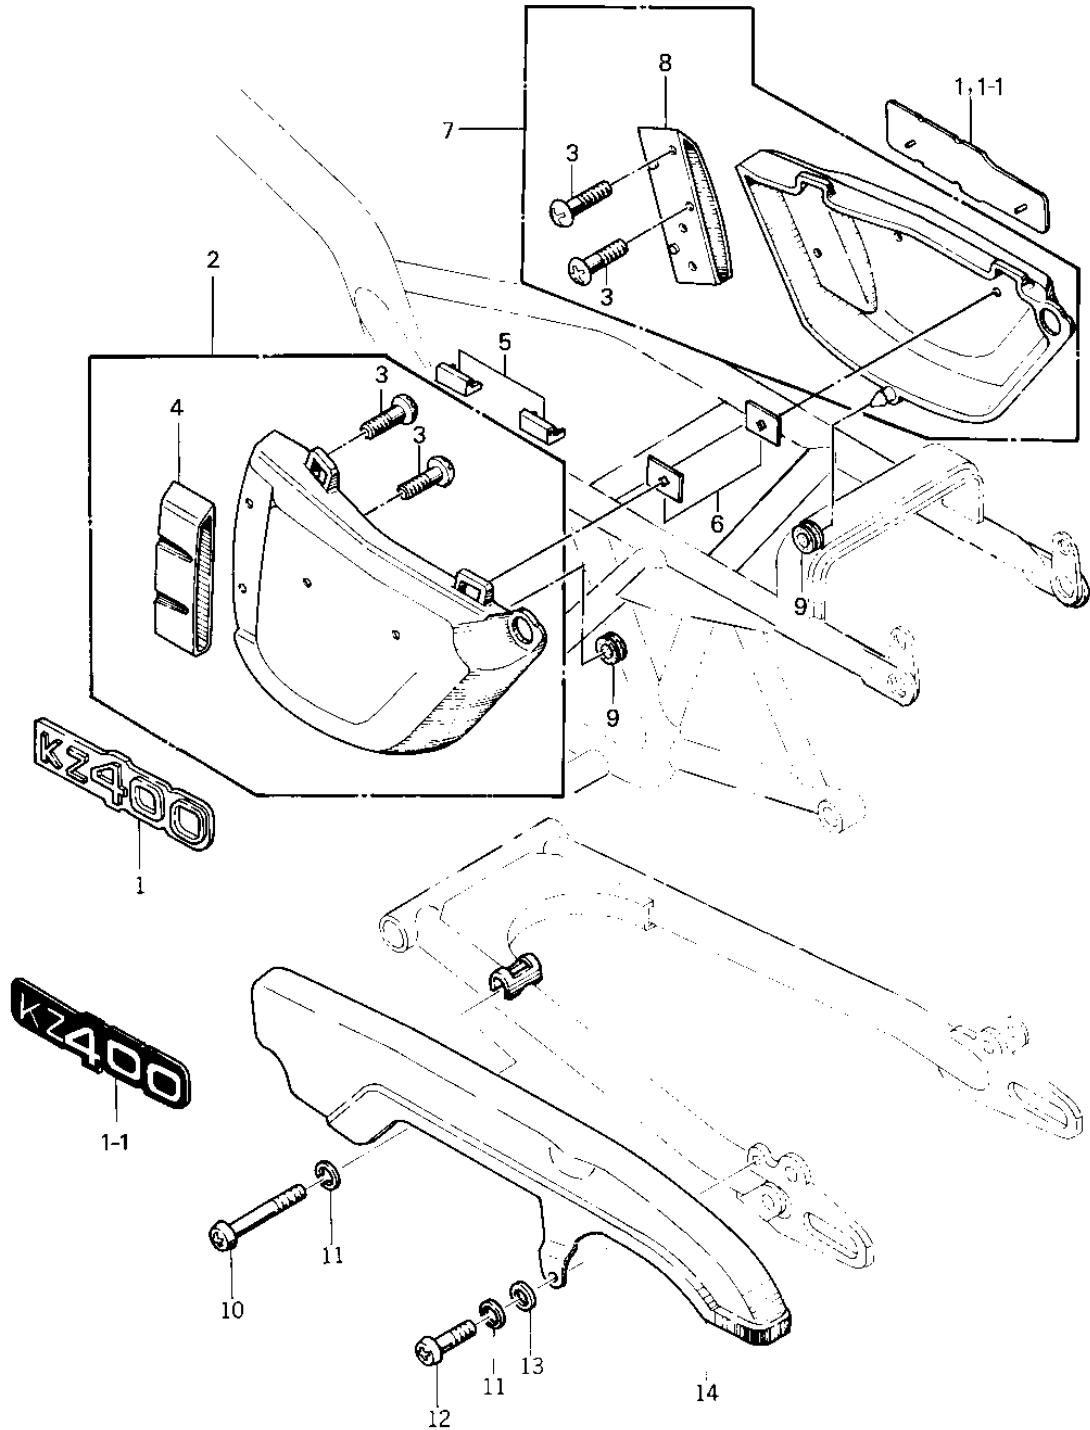

1976 KZ400 Standard PARTS DIAGRAM

SIDE COVERS/CHAIN COVER ('76-'77 KZ400)

R

1011

1976 KZ400 Standard PARTS LIST

SIDE COVERS/CHAIN COVER ('76-'77 KZ400)

ITEM NAME	PART NUMBER	QUANTITY
EMBLEM,SIDE COVER (Ref # 1)	56018-231	1
EMBLEM,SIDE COVER (Ref # 1-1)	56018-267	1
COVER,L.H SIDE,D.BLUE (Ref # 2)	36001-053-3P	1
COVER,L.H SIDE,D.COPP (Ref # 2)	36001-053-3Q	1
COVER,L.H,SIDE,S.RED (Ref # 2)	36001-055-3R	1
COVER,L.H.SIDE,C.BLUE (Ref # 2)	36001-055-4X	1
SCREW,TAPPING (Ref # 3)	92008-009	1
TRIMING,L.H SIDE COV (Ref # 4)	36029-004	1
TRIMING,L.H.S CVR BLK (Ref # 4)	36029-005-6Z	1
PROTECTOR SIDE COVER (Ref # 5)	31082-005	1
NUT,LOCK,3MM (Ref # 6)	92018-005	1
COVER,RH SIDE,D.BLUE (Ref # 7)	36007-048-3P	1
COVER,RH SIDE,S.RED (Ref # 7)	36007-053-3R	1
COVER,RH SIDE,C.BLUE (Ref # 7)	36007-053-4X	1
TRIMING,R.H SIDE COV (Ref # 8)	36029-003	1
TRIMING,R.H.S CVR BLK (Ref # 8)	36029-006-6Z	1
GROMMET (Ref # 9)	92071-056	1
SCREW PAN HEAD 6X60 (Ref # 10)	220E0660	1
WASHER SPRING 6MM (Ref # 11)	461F0600	1
SCREW PAN HEAD 6X12 (Ref # 12)	220E0612	1
WASHER PLAIN 6MM (Ref # 13)	410B0600	1
CASE-CHAIN,BLACK (Ref # 14)	36014-063-10	1