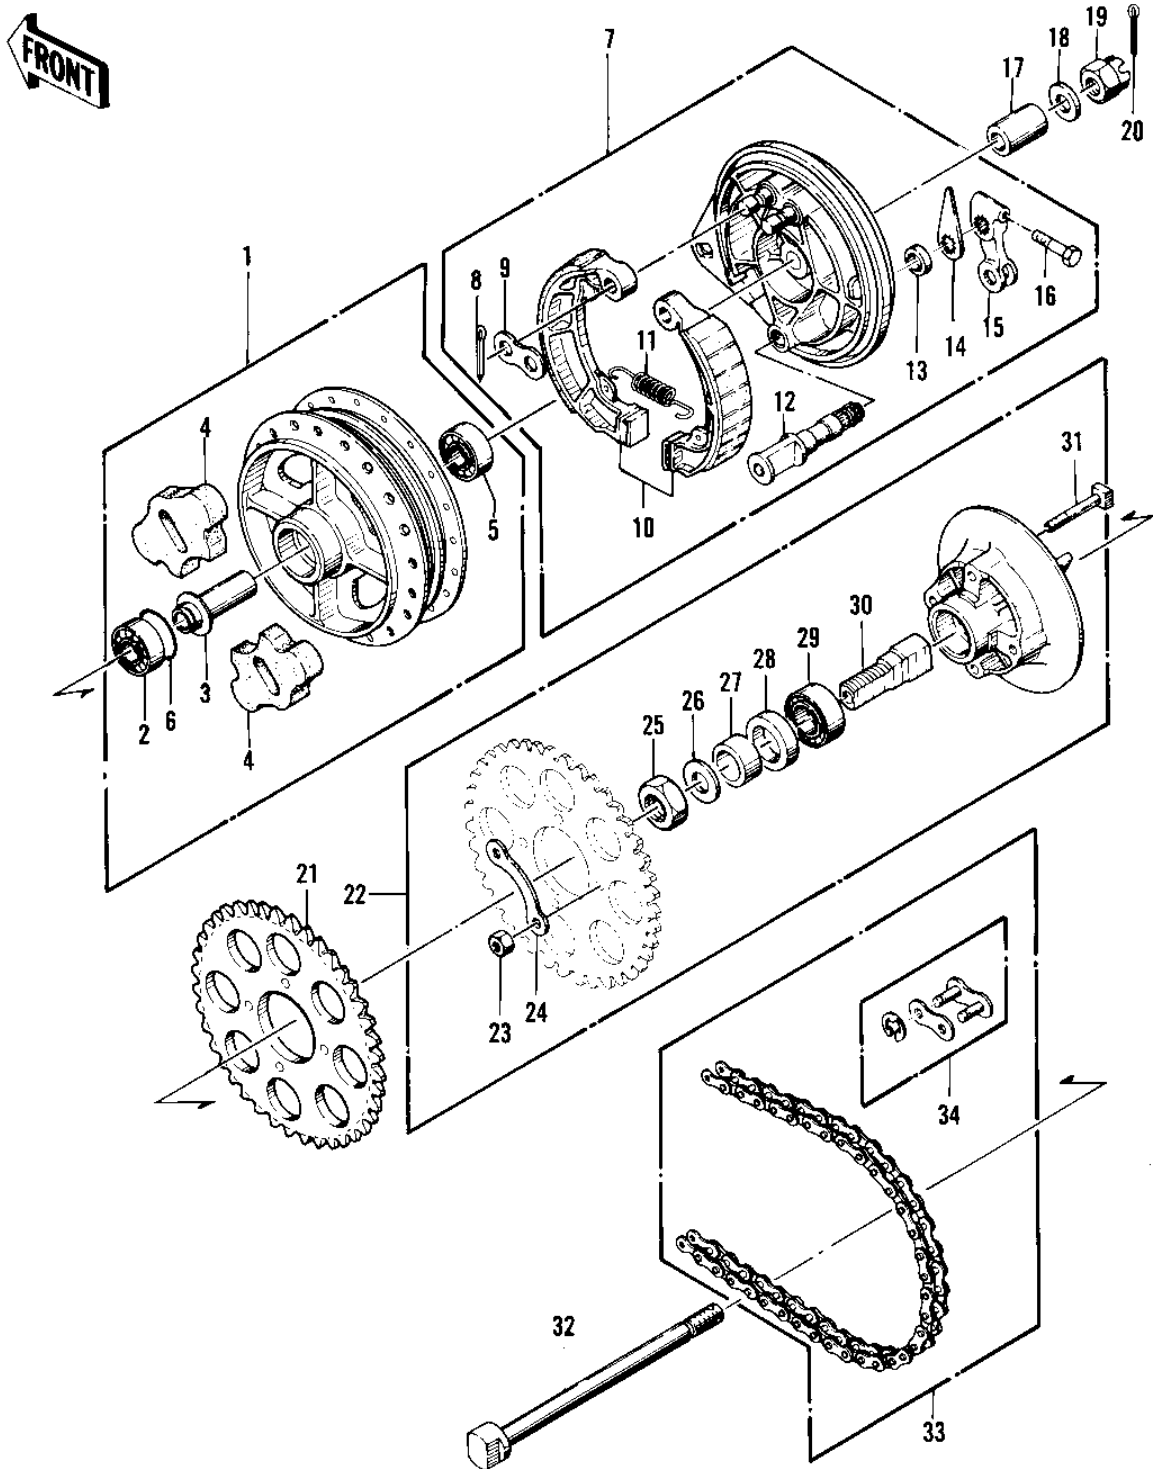

1976 KZ400 Standard PARTS DIAGRAM

REAR HUB/BRAKE/CHAIN ('76-'77 KZ400 - D)

1976 KZ400 Standard PARTS LIST

REAR HUB/BRAKE/CHAIN ('76-'77 KZ400 - D)

ITEM NAME	PART NUMBER	QUANTITY
DRUM ASY,RR BK,BUFF (Ref # 1)	42005-044-80	1
BEARING BALL #6303 (Ref # 2)	601B6303	1
SPACER,RR HUB BEARING (Ref # 3)	42010-027	1
DAMPER REAR HUB SHOCK (Ref # 4)	42014-008	1
BEARING BALL #6303Z (Ref # 5)	601B6303Z	1
"O" RING,60MM (Ref # 6)	671B2560	1
PANEL-ASY,RR BRK,BUFF (Ref # 7)	42006-055-80	1
PIN COTTER 2.0X25 (Ref # 8)	550D2025	1
WASHER,BRAKE SHOE (Ref # 9)	41045-007	1
SHOE REAR BRAKE (Ref # 10)	42019-003	1
SPRING BRAKE SHOE (Ref # 11)	41049-003	1
CAM SHAFT,REAR BRAKE (Ref # 12)	42026-024	1
DUST SHIELD BRAKE CAM (Ref # 13)	41051-001	1
INDICATOR,RR BK SHOE (Ref # 14)	41085-016	1
LEVER,REAR BRAKE CAM (Ref # 15)	42029-036	1
BOLT-SMALL-UPSET 8X25 (Ref # 16)	115G0825	1
COLLAR,REAR AXLE (Ref # 17)	42032-053	1
WASHER SLEEVE (Ref # 18)	42046-009	1
NUT CASTLE,16MM (Ref # 19)	92015-055	1
PIN-COTTER,4.0X35 (Ref # 20)	550D4035	1
REAR SPROCKET,45T (Ref # 21)	42041-145	1
COUPLING ASSY,RR HUB (Ref # 22)	42008-024	1
NUT,10MM (Ref # 23)	314B1000	1
WASHER SPROCKET LOCK (Ref # 24)	92088-005	1
NUT SLEEVE (Ref # 25)	42045-006	1
WASHER,PLAIN,24MM (Ref # 26)	92022-293	1
COLLAR,RR HUB COUPLNG (Ref # 27)	42037-026	1
OIL SEAL WTC35527 (Ref # 28)	92052-006	1
BEARING BALL #6205 (Ref # 29)	601B6205	1

1976 KZ400 Standard PARTS LIST

REAR HUB/BRAKE/CHAIN ('76-'77 KZ400 - D)

ITEM NAME	PART NUMBER	QUANTITY
SLEEVE,RR HUB COUPLNG (Ref # 30)	42036-021	1
BOLT, RR SPROCKET FIT (Ref # 31)	92003-156	1
AXLE,REAR (Ref # 32)	42031-050	1
DR CHAIN 530X100 (Ref # 33)	92057-092	1
CHAIN JOINT 530 (Ref # 34)	92058-008	1