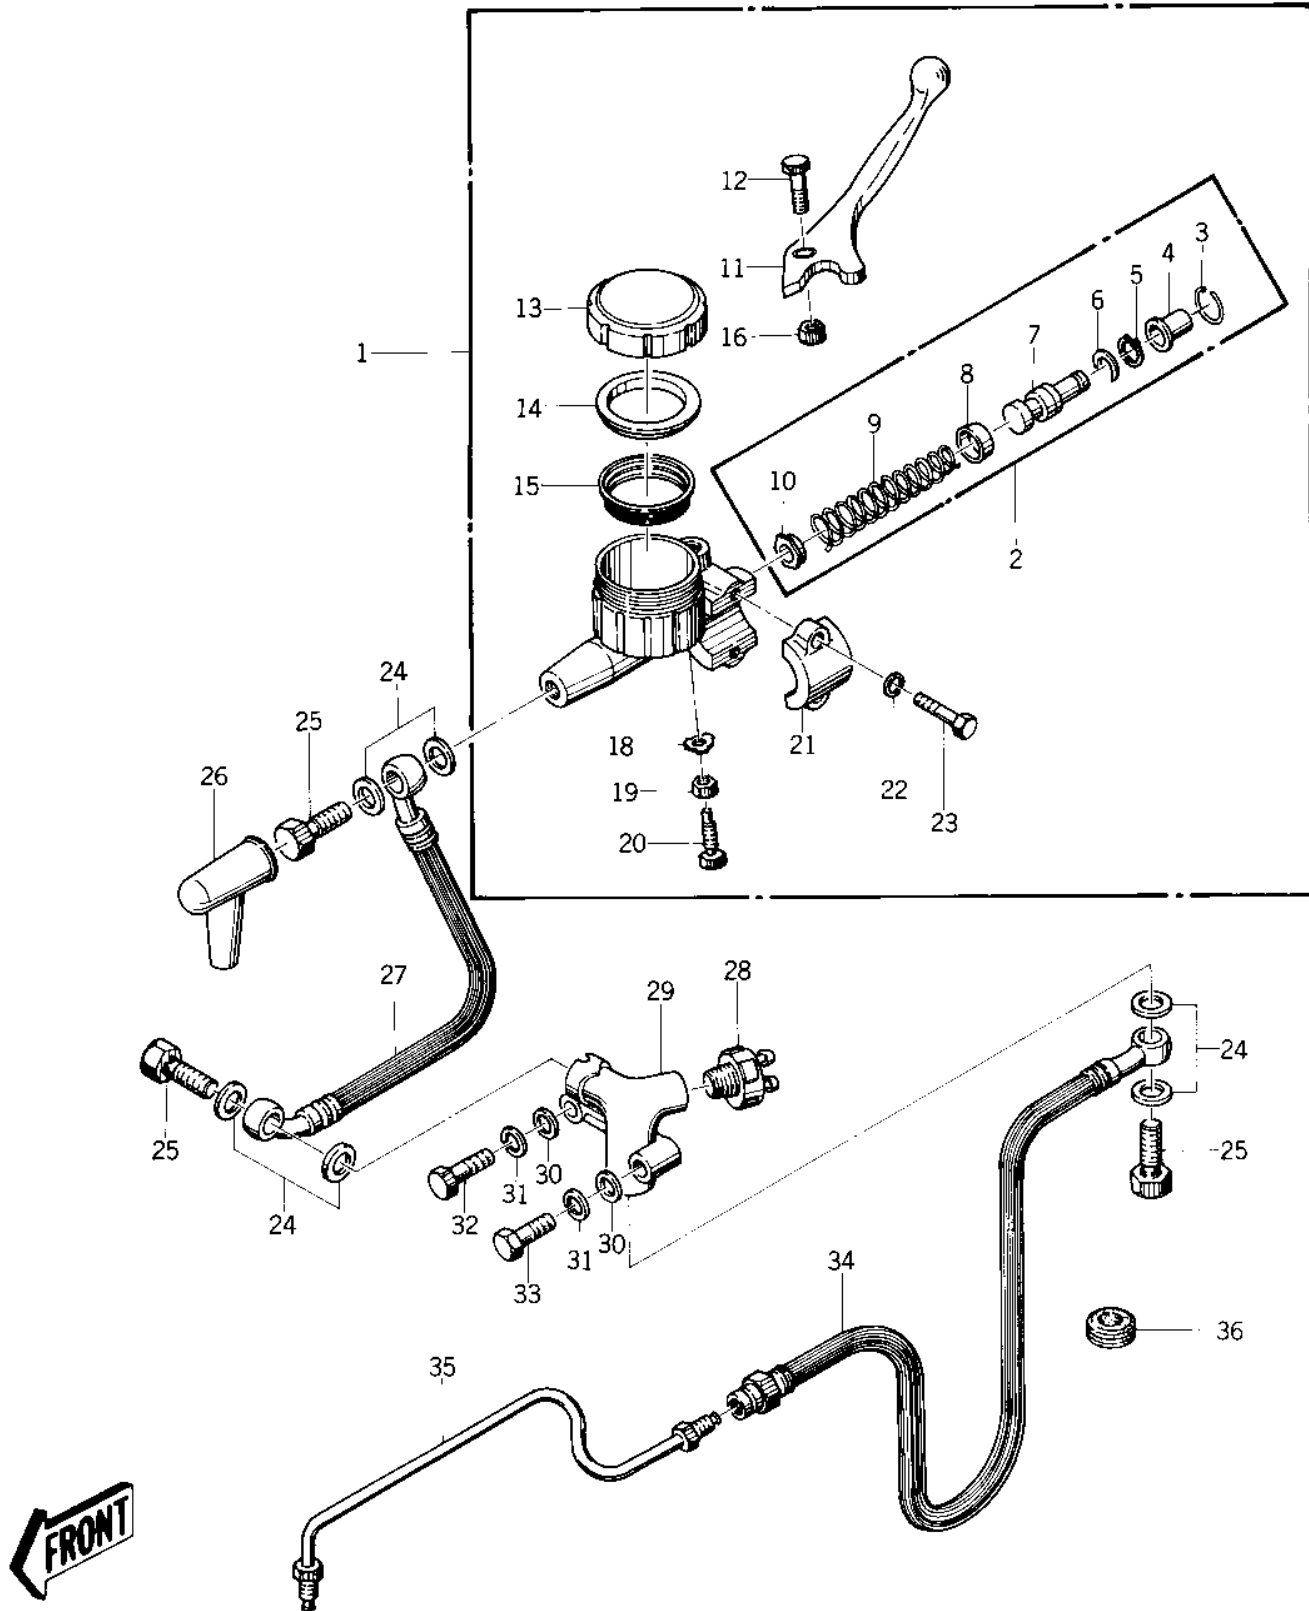

1976 KZ400 Standard PARTS DIAGRAM

FRONT MASTER CYLINDER ('76-'77 KZ400 -

1976 KZ400 Standard PARTS LIST

FRONT MASTER CYLINDER ('76-'77 KZ400 -

ITEM NAME	PART NUMBER	QUANTITY
CYLINDER ASSY,MASTER (Ref # 1)	43015-032	2
.REPAIR SET-MASTER CYL (Ref # 2)	43073-001	1
..STOPPER-BOOTS (Ref # 3)	43025-001	1
..BOOTS (Ref # 4)	43024-001	1
..CIRCLIP,18MM (Ref # 5)	481J1800	1
..STOPPER-PISTON (Ref # 6)	43022-001	1
..PISTON ASSY (Ref # 7)	43072-001	1
..CUP-PRIMARY (Ref # 8)	43019-001	1
..SPRING ASSY-RETURN (Ref # 9)	43018-001	1
..VALVE ASSY-CHECK (Ref # 10)	43017-001	1
.LEVER,FRONT BRAKE (Ref # 11)	43029-003	1
.BOLT (Ref # 12)	43033-004	1
.CAP,OIL CUP (Ref # 13)	43026-003	1
.PLATE-MASTER CYLINDER (Ref # 14)	43027-001	1
.DIAPHRAGM (Ref # 15)	43028-001	1
.NUT,6MM (Ref # 16)	312N0600	1
.WASHER-LOCK,8MM (Ref # 18)	43031-001	1
.NUT,8MM (Ref # 19)	314N0800	2
.BOLT,LEVER ADJUSTING (Ref # 20)	43030-003	1
.HOLDER-MASTER CYL (Ref # 21)	43034-001	1
.WASHER PLAIN 6MM (Ref # 22)	411B0600	2
.BOLT HEX HEAD 6X25 (Ref # 23)	110N0625	1
WASHER-OIL BOLT (Ref # 24)	43067-001	1
BOLT,OIL,L=23 (Ref # 25)	92002-1888	1
BOOT,DUST (Ref # 26)	49006-1041	2
HOSE,CYLINDER BRAKE (Ref # 27)	43059-019	1
SWITCH-FRONT BRAKE (Ref # 28)	43065-001	1
JOINT,THREE WAY (Ref # 29)	43061-002	1
WASHER SPRING 6MM (Ref # 31)	461F0600	1

1976 KZ400 Standard PARTS LIST

FRONT MASTER CYLINDER ('76 -'77 KZ400 -

ITEM NAME	PART NUMBER	QUANTITY
BOLT 6X22 (Ref # 32)	112B0622	1
BOLT-HEX HEAD,6X32 (Ref # 33)	110N0632	1
HOSE,CALIPER BRAKE (Ref # 34)	43059-020	1
PIPE,BRIDGE (Ref # 35)	43060-018	1
GROMMET-HOSE BRACKET (Ref # 36)	43064-001	1