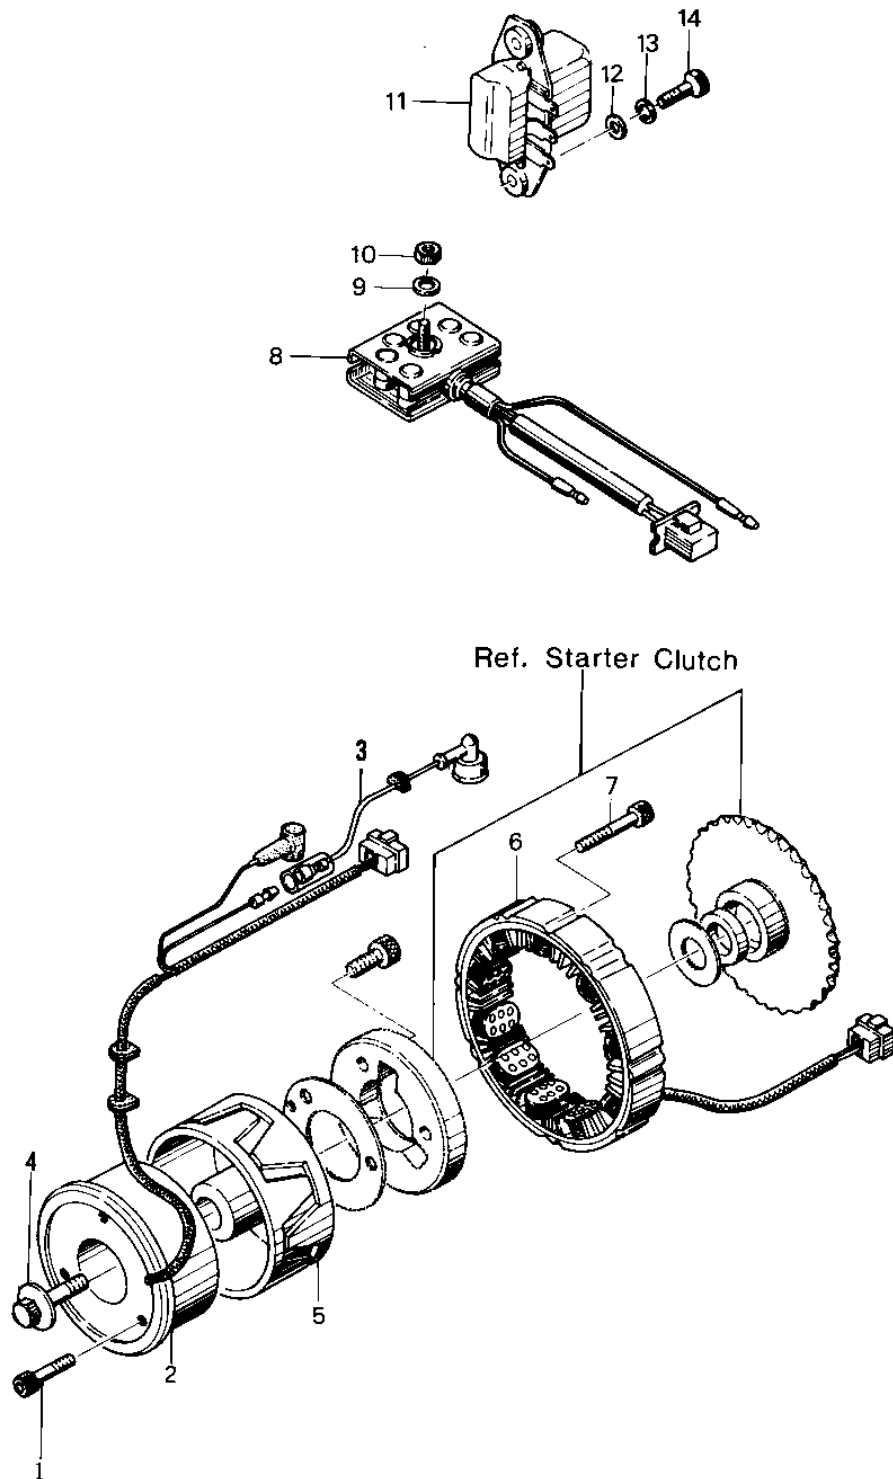

1976 KZ400 Standard PARTS DIAGRAM

GENERATOR/REGULATOR/RECTIFIER ('76-'77)

1976 KZ400 Standard PARTS LIST

GENERATOR/REGULATOR/RECTIFIER ('76-'77)

ITEM NAME	PART NUMBER	QUANTITY
BOLT,ALLEN,6X18 (Ref # 1)	120P0618	1
COIL,FIELD (Ref # 2)	21077-004	1
WIRE DYNAMO LEAD (Ref # 3)	26011-087	1
BOLT,10X40 (Ref # 4)	92002-1303	1
ROTOR (Ref # 5)	21007-030	1
STATOR ASSY (Ref # 6)	21076-021	1
BOLT,ALLEN,6X32 (Ref # 7)	120Q0632	1
RECTIFIER (Ref # 8)	21061-030	2
WASHER SPRING 6MM (Ref # 9)	461F0600	2
NUT 6MM (Ref # 10)	311B0600	1
REGULATOR (Ref # 11)	21066-018	1
WASHER 6.5X20X1.6T (Ref # 12)	92022-125	1
BOLT-UPSET,6X20 (Ref # 14)	112G0620	1