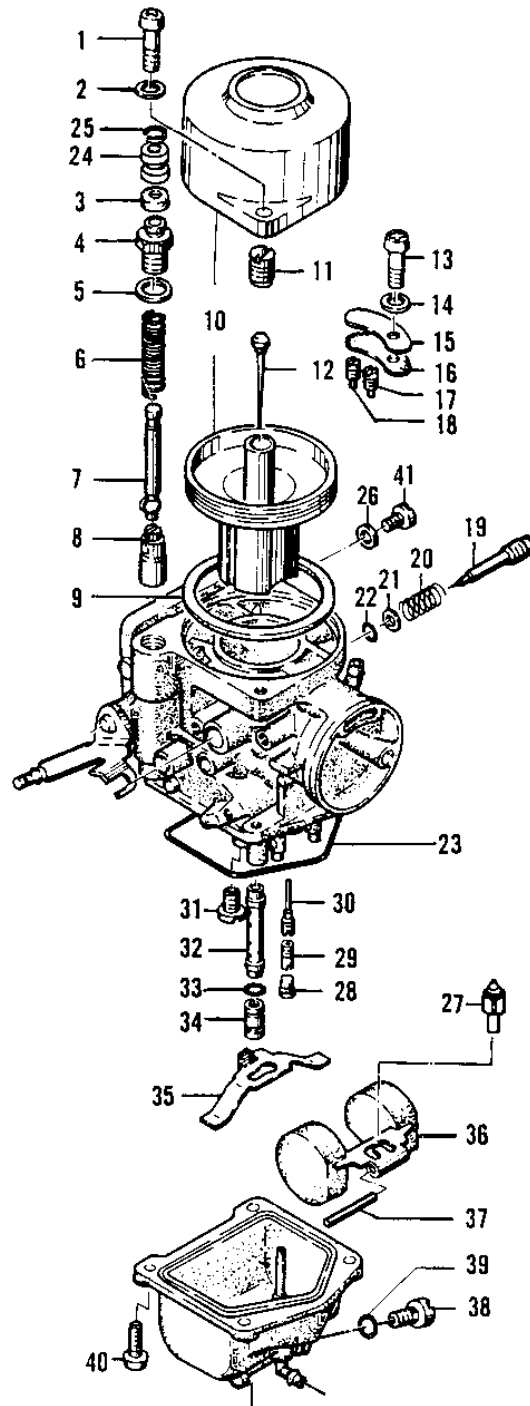

1976 KZ400 Standard PARTS DIAGRAM

CARBURETOR PARTS (KZ400-D3) ('76-'77 KZ)

1976 KZ400 Standard PARTS LIST

CARBURETOR PARTS (KZ400-D3) ('76-'77 KZ)

ITEM NAME	PART NUMBER	QUANTITY
UNAVAILABLE IN PRICE BOOK (Ref # 1)	214B0516A	1
WASHER SPRING 5MM (Ref # 2)	461F0500	1
CAP,STARTER PLUNGER (Ref # 3)	16036-014	1
CAP,STARTER PLUNGER (Ref # 4)	16012-018	1
WASHER,PLAIN (Ref # 5)	16039-022	1
SPRING,STARTER PLUNG (Ref # 6)	16013-012	1
SPRING,STARTER PLUNGR (Ref # 6)	16013-013	1
SHAFT,STARTER PLUNGR (Ref # 7)	16041-007	1
SHAFT,STARTER PLUNGER (Ref # 7)	16041-018	1
PLUNGER,STARTER (Ref # 8)	16016-015	1
GASKET,VACUUM PISTON (Ref # 9)	16029-008	1
VACUUM PISTN&CAB CAP (Ref # 10)	16059-003	1
HOLDER,JET NEEDLE (Ref # 11)	16018-003	1
JET NEEDLE,303011 (Ref # 12)	16009-069	1
SCREW PAN HEAD 4X6 (Ref # 13)	220B0406	1
WASHER SPRING 4MM (Ref # 14)	461F0400	1
PLATE,AIR JET (Ref # 15)	16055-005	1
GASKET,AIR JET PLATE (Ref # 16)	16029-009	1
AIR JET,#40 (Ref # 17)	16035-007	2
AIR JET,#90 (Ref # 18)	16035-005	1
SCREW,PILOT ADJUST (Ref # 19)	16014-013	1
SPRING,PILOT ADJ SCR (Ref # 20)	16015-007	1
WASHER,PLAIN,3.6MM (Ref # 21)	16039-021	1
"O" RING,PILOT SCREW (Ref # 22)	16038-011	1
"O" RING,FLOAT BALL (Ref # 23)	16019-024	1
COLLAR (Ref # 24)	16073-015	1
CIRCLIP (Ref # 25)	16008-018	1
WASHER,PLAIN,6MM (Ref # 26)	16039-028	1
FLOAT VALVE (Ref # 27)	16030-1007	1