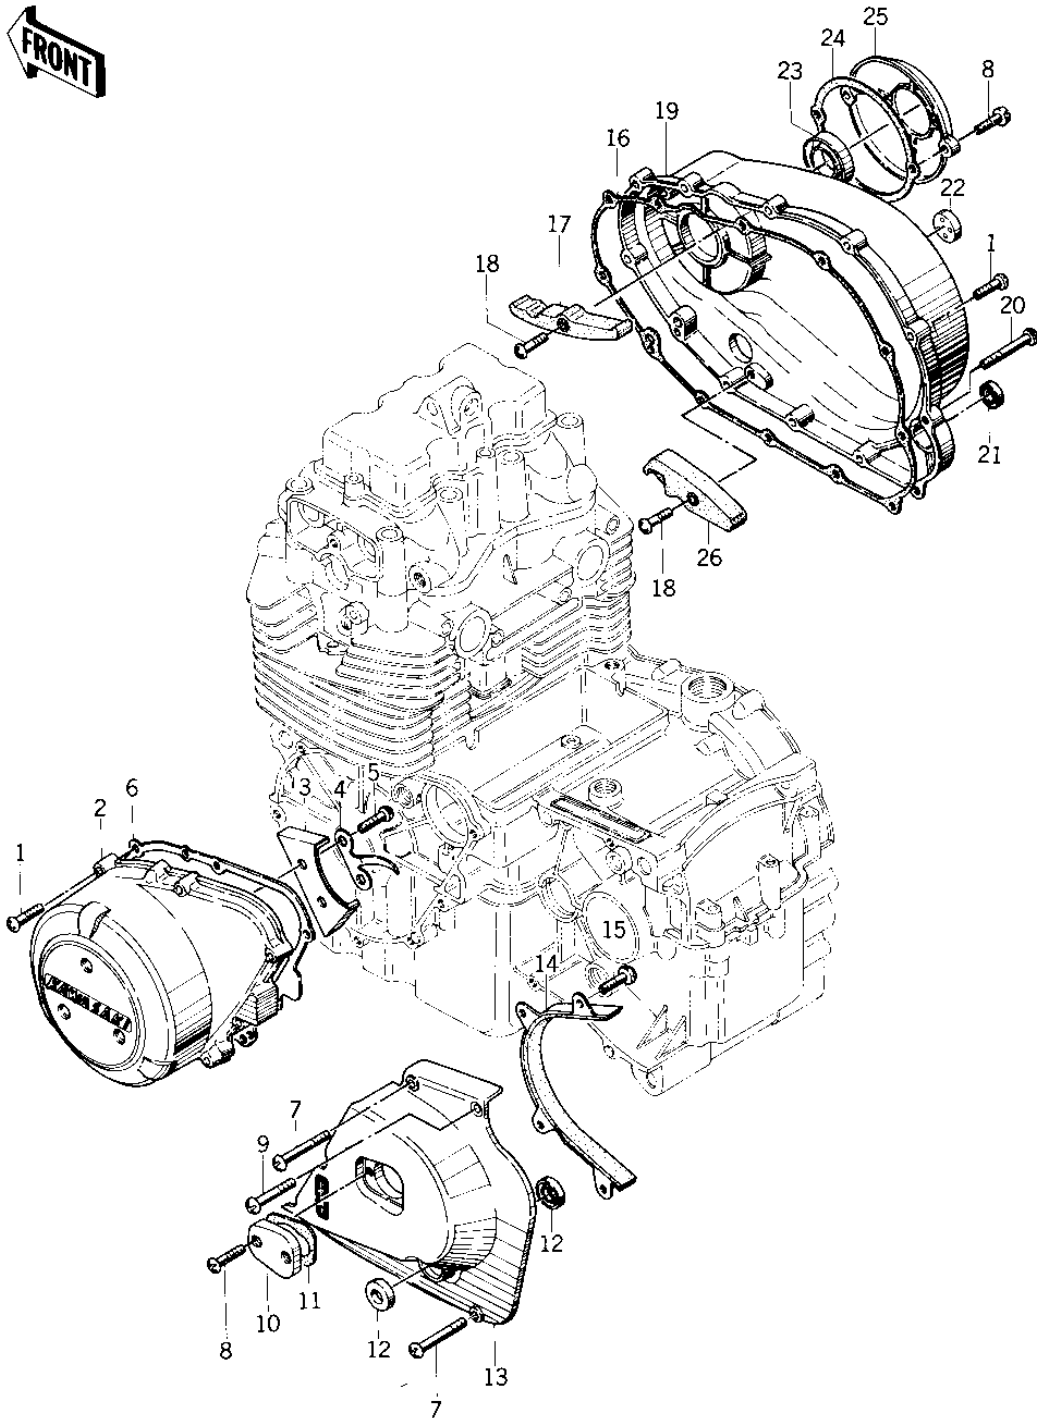

1976 KZ400 Standard PARTS DIAGRAM

ENGINE COVERS ('76-'77 KZ400 - D3/D4)

1976 KZ400 Standard PARTS LIST

ENGINE COVERS ('76-'77 KZ400 - D3/D4)

ITEM NAME	PART NUMBER	QUANTITY
SCREW PAN HEAD 6X30 (Ref # 1)	220B0630	1
COVER,L.H,ENGINE (Ref # 2)	14031-1007-80	2
SLIPPER (Ref # 3)	12053-007	1
PLATE L.H ENG COVER (Ref # 4)	21057-002	1
SCREW PAN HEAD 5X8 (Ref # 5)	220B0508	1
GASKET,L.H ENG COVER (Ref # 6)	14045-021	1
SCREW PAN HEAD 6X50 (Ref # 7)	220B0650	1
SCREW PAN HEAD 6X18 (Ref # 8)	220B0618	1
SCREW PAN HEAD 6X35 (Ref # 9)	220B0635	1
COVER,CLUTCH ADJUSTNG (Ref # 10)	14028-006-80	1
GASKET,CLUTCH ADJ CAP (Ref # 11)	14049-004	1
OIL SEAL,TB13225.5 (Ref # 12)	92051-005	1
COVER,ENG SPROCKET (Ref # 13)	14026-029-80	1
GUIDE,CHAIN (Ref # 14)	14077-004	1
SCREW PAN HEAD 6X16 (Ref # 15)	220B0616	1
SCREW PAN HEAD 6X12 (Ref # 15)	220B0612	1
GASKET,R.H ENG COVER (Ref # 16)	14046-031	1
GUIDE,PRIMARY CHAIN (Ref # 17)	12053-010	1
SCREW PAN HEAD 6X25 (Ref # 18)	220B0625	1
COVER,R.H ENG,BUFF (Ref # 19)	14032-106-80	1
SCREW PAN HEAD 6X40 (Ref # 20)	220B0640	1
OIL SEAL SB20285 (Ref # 21)	92049-012	1
GAUGE,OIL LEVEL (Ref # 22)	52015-004	1
OIL SEAL,R.H CRNKSFT (Ref # 23)	92050-065	1
GASKET,BREAKER COVER (Ref # 24)	14050-010	1
COVERBRK POINT,BUFF (Ref # 25)	14027-019-80	1
GUIDE,PRIMARY CHAIN (Ref # 26)	12053-011	1