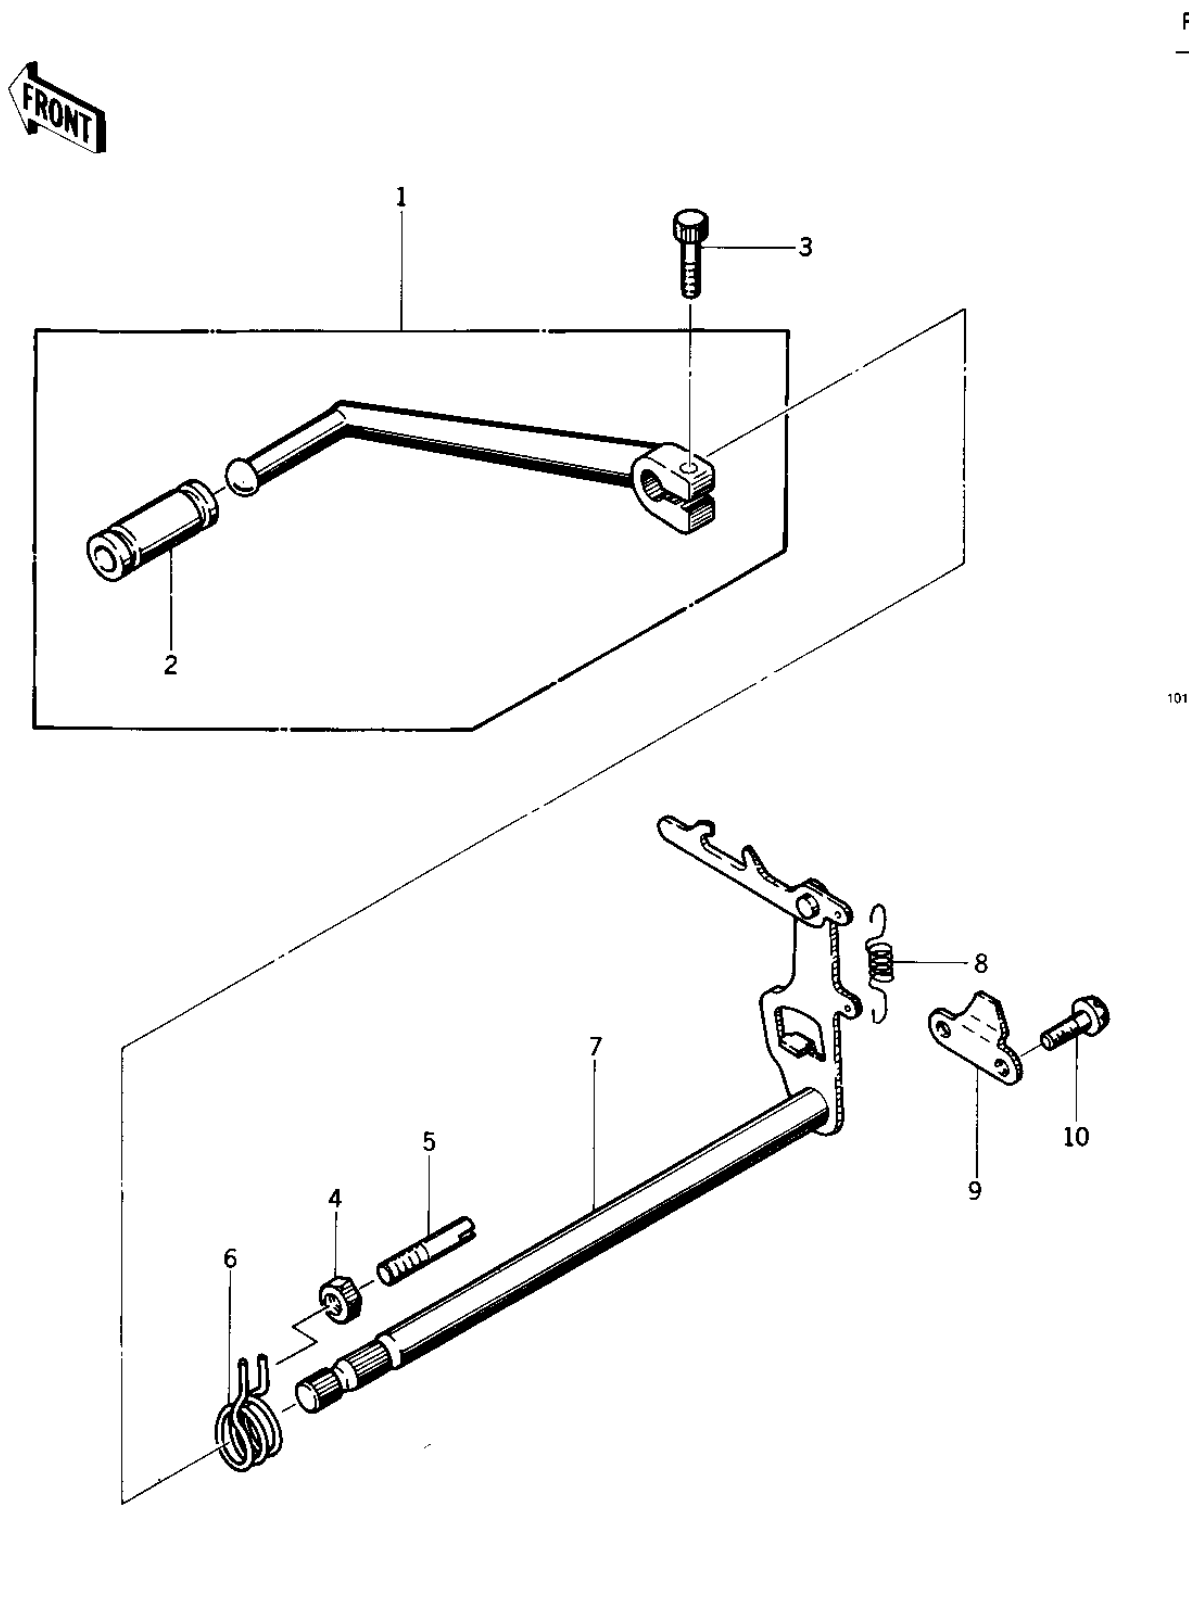

1976 KZ400 Standard PARTS DIAGRAM

GEAR CHANGE MECHANISM ('76-'77 KZ400 -

1976 KZ400 Standard PARTS LIST

GEAR CHANGE MECHANISM ('76 -'77 KZ400 -

ITEM NAME	PART NUMBER	QUANTITY
PEDAL ASSY,GEAR SHIFT (Ref # 1)	13242-017	2
RUBBER CHANGE PEDAL (Ref # 2)	13157-004	1
BOLT-UPSET,6X20 (Ref # 3)	112G0620	1
NUT 8MM (Ref # 4)	312B0800	1
PIN CHANGE PEDAL SPRG (Ref # 5)	92043-057	2
SPRING,CHG PEDL RTN (Ref # 6)	92083-021	1
LEVER ASY,GEAR SHIFT (Ref # 7)	13161-034	1
SPRING,CHANGE LEVER (Ref # 8)	92144-1720	1
PLATE,GEAR SHIFT LEV (Ref # 9)	13169-011	1
SCREW PAN HEAD 6X16 (Ref # 10)	220B0616	1