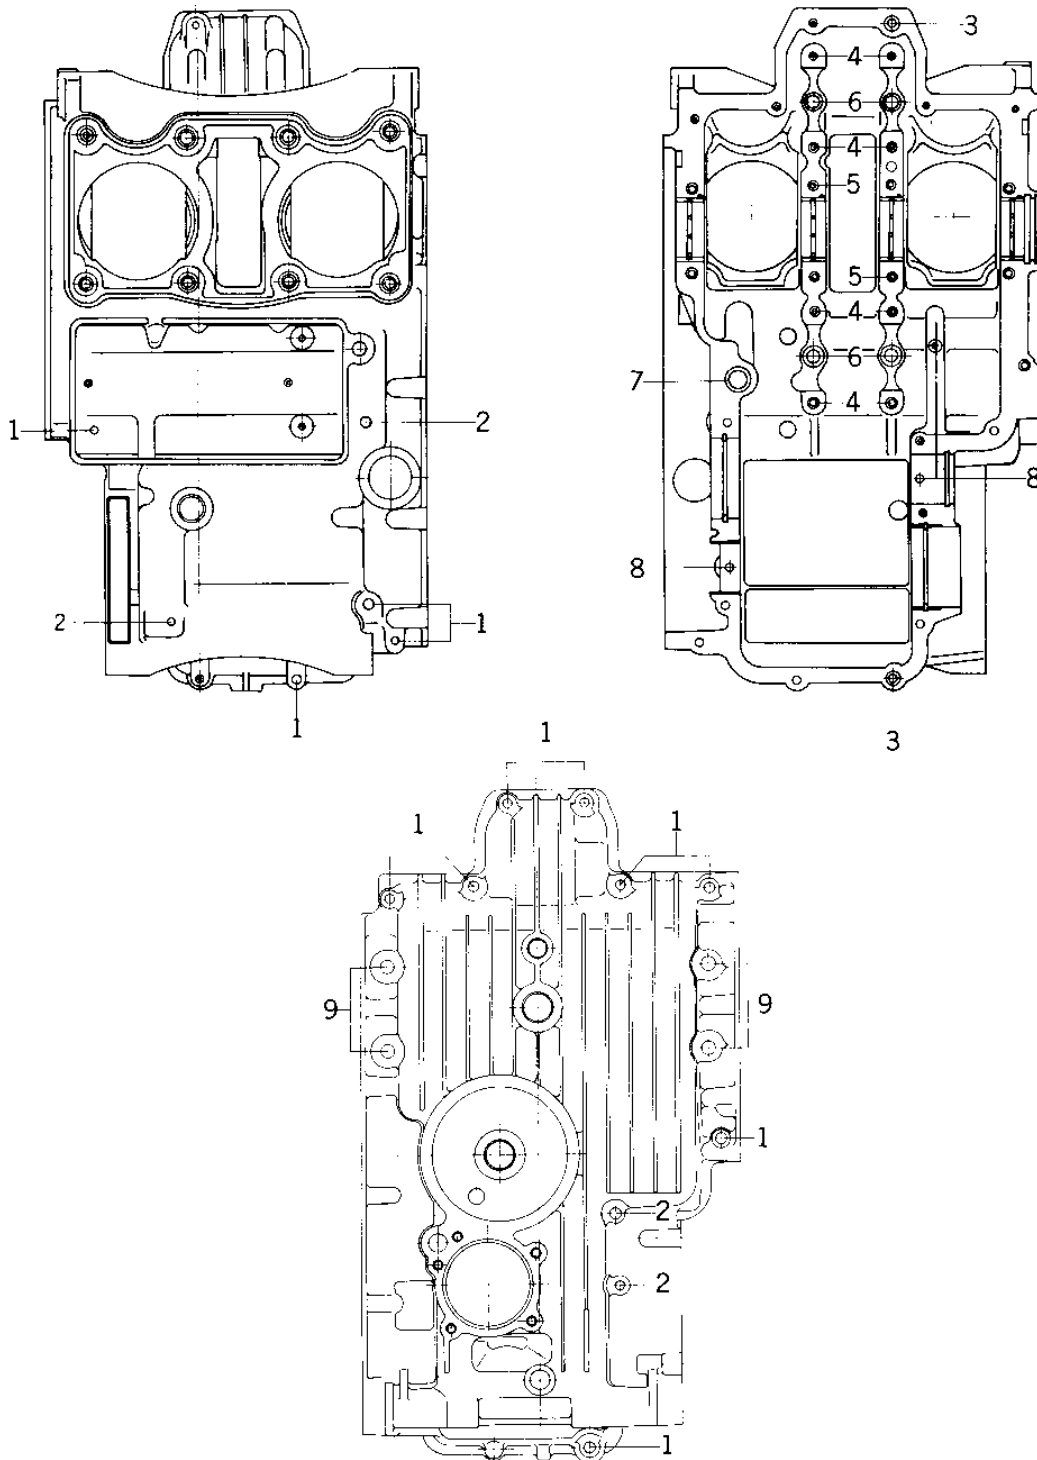

## 1976 KZ400 Standard PARTS DIAGRAM

CRANKCASE BOLT & STUD PATTERN ('76-'77)

## 1976 KZ400 Standard PARTS LIST

CRANKCASE BOLT & STUD PATTERN ('76-'77)

ITEM NAME	PART NUMBER	QUANTITY
BOLT,HEX HEAD,6X54 (Ref # 1)	92003-110	1
BOLT-FLANGED,6X95 (Ref # 2)	130G0695	1
PIN,DOWEL,10X8.2X14 (Ref # 3)	92043-1037	4
.PIN-DOWEL (Ref # 4)	92042-007	1
"O" RING (Ref # 6)	92055-074	1
"O" RING (Ref # 7)	92055-077	1
.PIN DOWEL 6MM (Ref # 8)	92042-016	1
BOLT-FLANGED,8X95 (Ref # 9)	130P0895	1