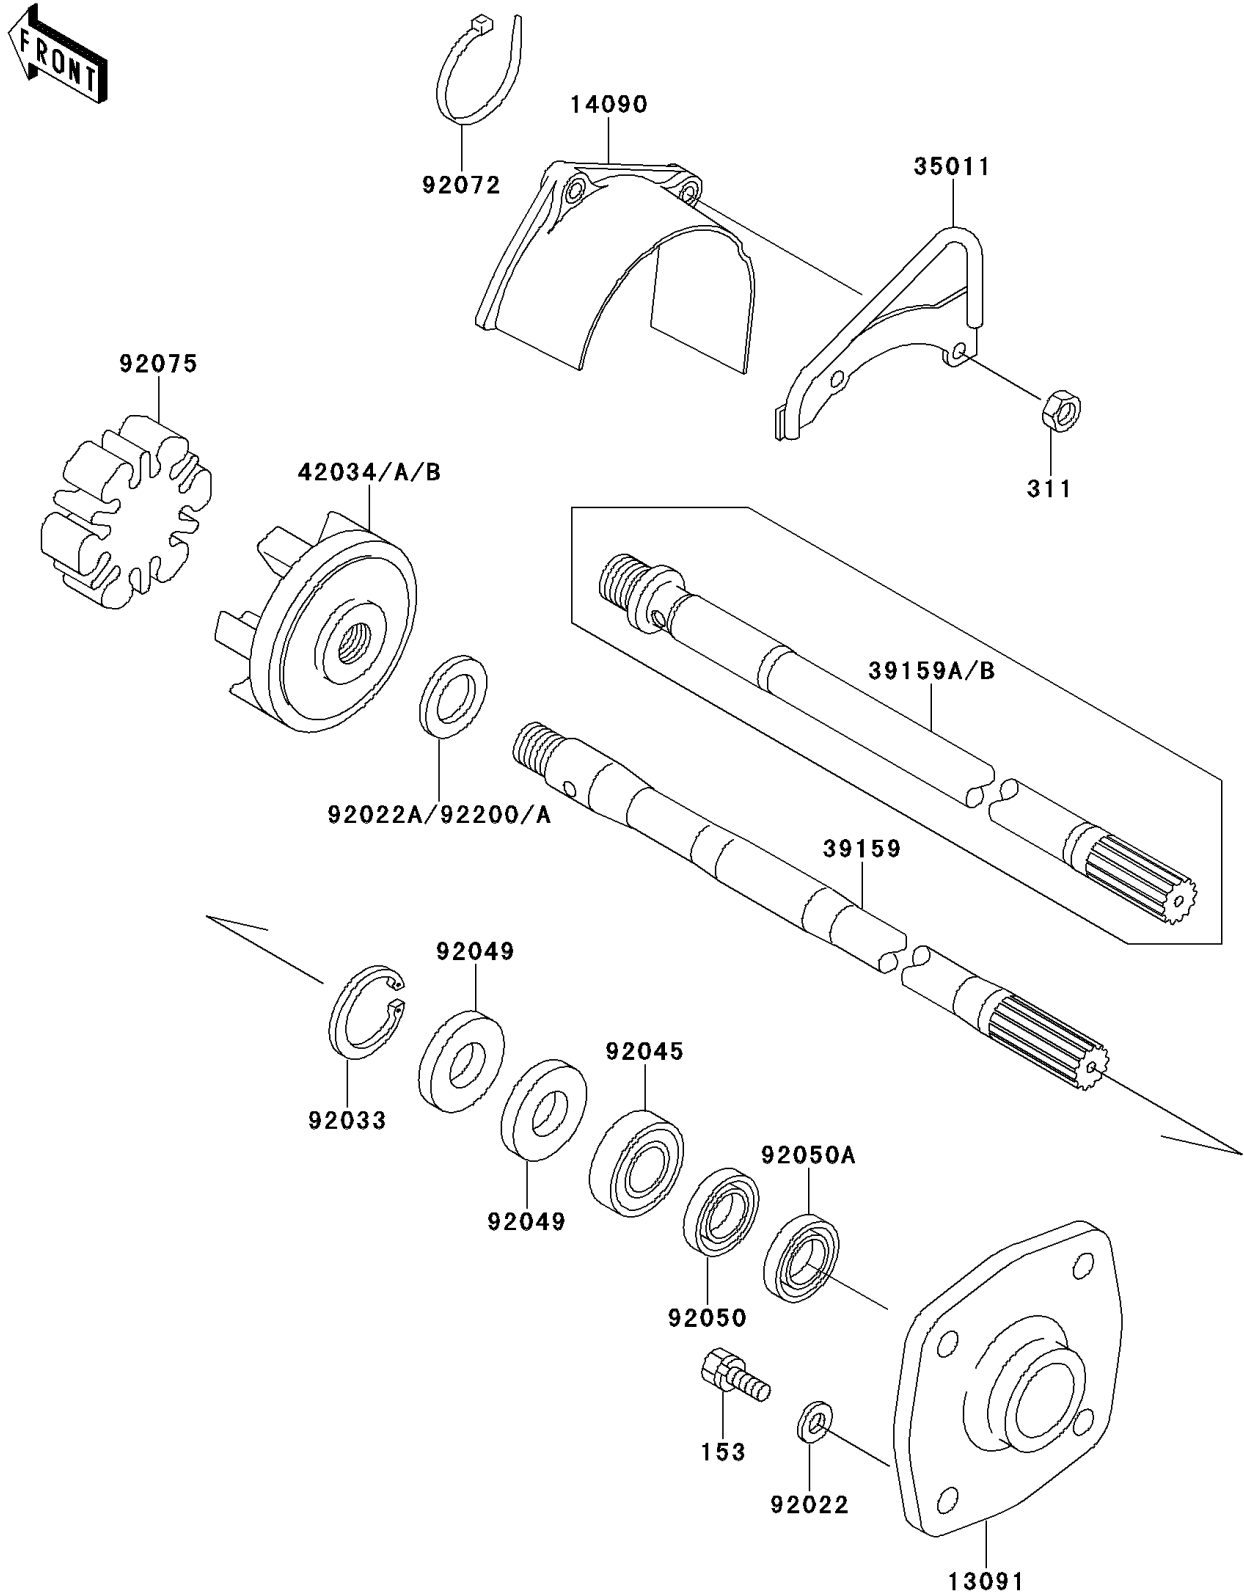

1995 JET SKI® 750 SXi PARTS DIAGRAM

Drive Shaft

E3134

1995 JET SKI® 750 SXi PARTS LIST

Drive Shaft

ITEM NAME	PART NUMBER	QUANTITY
BOLT-WS-SMALL (Ref # 153)	153R0825	1
NUT-HEX,6MM (Ref # 311)	311R0600	1
HOLDER (Ref # 13091)	13091-3730	1
COVER,COUPLING (Ref # 14090)	14090-3761	1
STAY (Ref # 35011)	35011-3704	1
SHAFT-DRIVE (Ref # 39159)	39159-3714	1
SHAFT-DRIVE (Ref # 39159B)	39159-3723	1
COUPLING (Ref # 42034)	42034-3705	1
COUPLING (Ref # 42034B)	42034-3707	1
WASHER,8.2X18X1.5 (Ref # 92022)	92022-1964	1
WASHER,18X26X2.0 (Ref # 92022A)	92022-3728	1
RING-SNAP,42MM (Ref # 92033)	92033-3713	1
BEARING-BALL,60042RD (Ref # 92045)	92045-3705	1
SEAL-OIL,S620426 (Ref # 92049)	92049-3707	1
SEAL-OIL,SCY20368 (Ref # 92050)	92050-502	1
SEAL-OIL,SC20367 (Ref # 92050A)	92050-503	1
BAND (Ref # 92072)	92072-3778	1
DAMPER,COUPLING (Ref # 92075)	92075-520	1
WASHER,20X28X2.0 (Ref # 92200A)	92200-3731	1