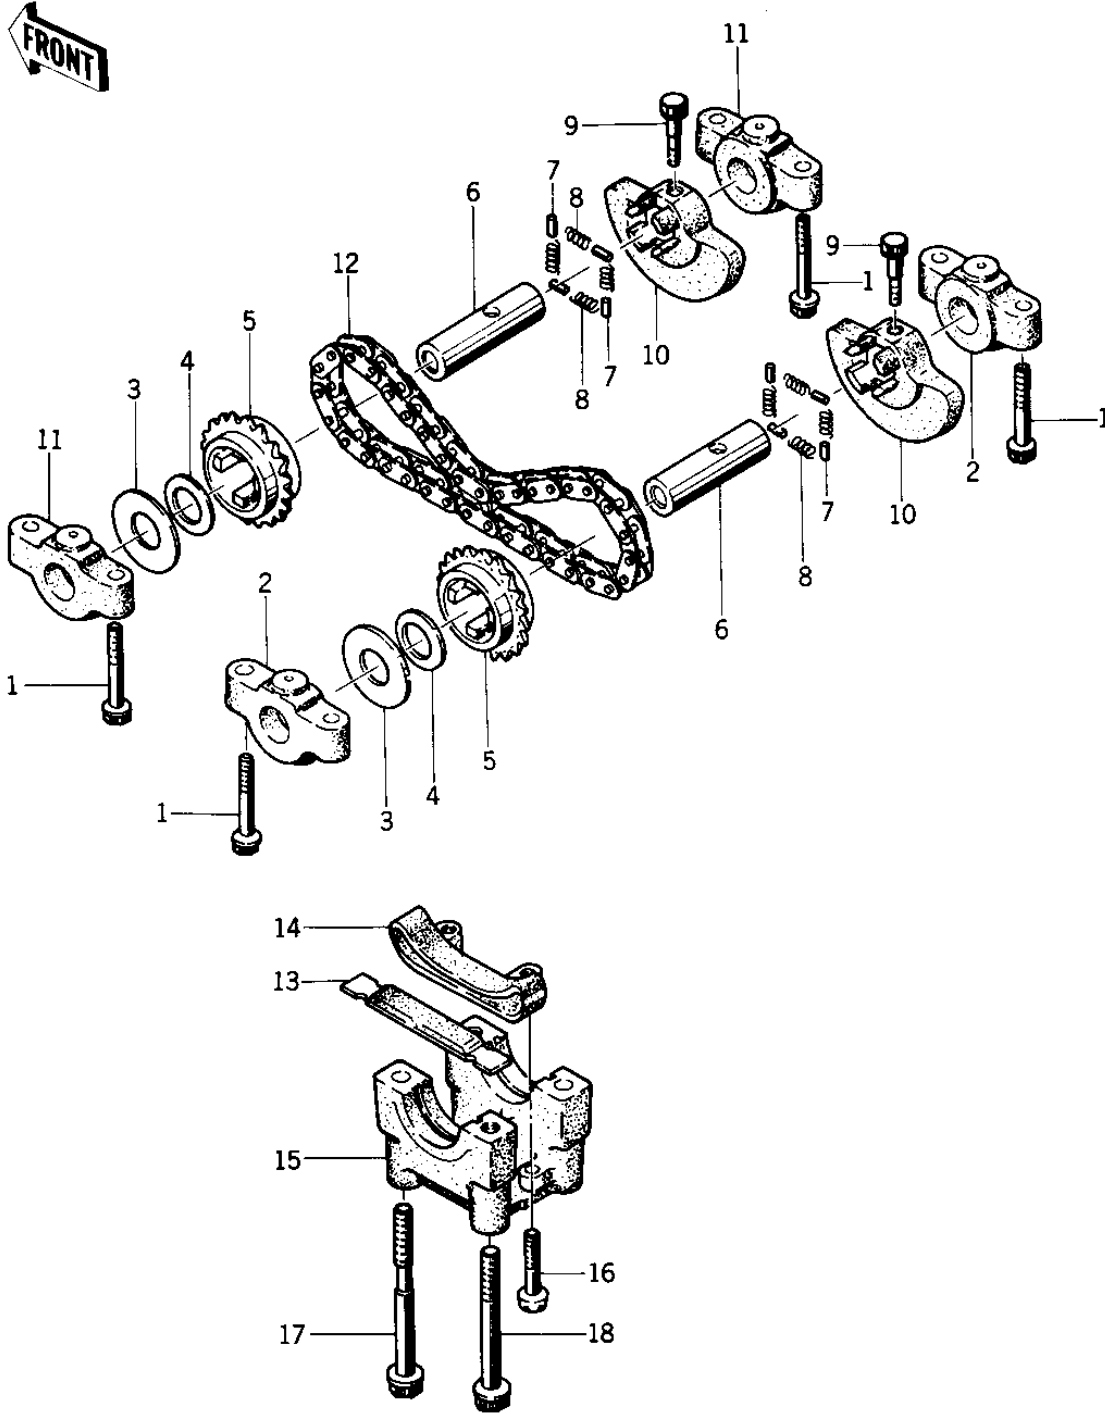

## 1976 KZ400 Standard PARTS DIAGRAM

BALANCER ('76-'77 KZ400 - D3/D4)

## 1976 KZ400 Standard PARTS LIST

BALANCER ('76-'77 KZ400 - D3/D4)

ITEM NAME	PART NUMBER	QUANTITY
BOLT,HEX HEAD,6X45 (Ref # 1)	92003-092	1
BOLT,6X43 (Ref # 1)	92002-1881	1
BRACKET B ,BALANCER (Ref # 2)	14081-008	2
WASHER,BALANCER (Ref # 3)	92026-104	1
WASHER,BALANCER (Ref # 4)	92026-131	2
SPROCKET,BALANCER (Ref # 5)	12046-005	1
SHAFT,BALANCER (Ref # 6)	12052-006	1
PIN DOWEL 4X8 (Ref # 7)	610A0408	1
SPRING,BALANCER (Ref # 8)	92081-135	1
BOLT,6X32 (Ref # 9)	92003-229	2
BALANCER (Ref # 10)	13041-004	1
BRACKET A ,BALANCER (Ref # 11)	14081-007	2
CHAIN BALANCER (Ref # 12)	21070-006	1
SLIPPER (Ref # 13)	12053-004	1
GUIDE-CHAIN,BALANCER (Ref # 14)	12053-1051	1
UNAVAILABLE IN PRICE BOOK (Ref # 16)	220B630	1
BOLT (Ref # 17)	92001-1480	1
BOLT,HEX HEAD,8X81 (Ref # 18)	92003-108	1