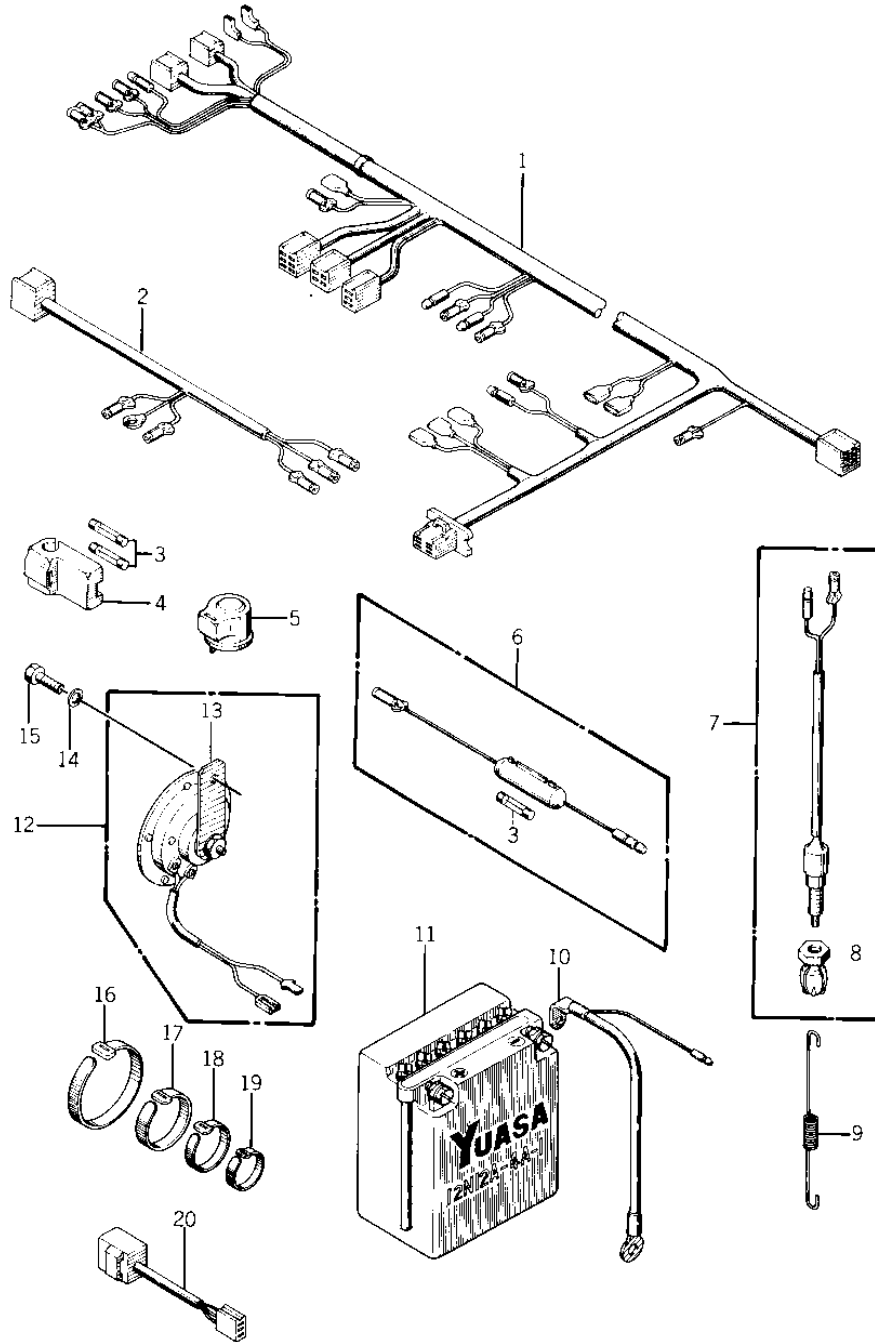

1974 KZ400 PARTS DIAGRAM

CHASSIS ELECTRICAL EQUIPMENT ('74-'75 K)

F

1001

1974 KZ400 PARTS LIST

CHASSIS ELECTRICAL EQUIPMENT ('74 -'75 K)

ITEM NAME	PART NUMBER	QUANTITY
WIRING HARNESS MAIN (Ref # 1)	26001-119	1
WIRING HARNESS REAR (Ref # 2)	26002-049	1
FUSE-20A (Ref # 3)	26006-005	1
HOLDER,SPARE FUSE (Ref # 4)	26016-002	1
RELAY-TURN SIGNAL (Ref # 5)	27002-011	1
FUSE ASSY 20A (Ref # 6)	26004-024	1
SWITCH,BRAKE LIGHT (Ref # 7)	27010-025	1
NUT,BRAKE LAMP SWITCH (Ref # 8)	27037-001	1
SPRING,BRAKE LIGHT SW (Ref # 9)	27011-015	1
WIRE BATTERY LEAD (Ref # 10)	26010-036	1
YUA BAT 12N12A-4A-1 (Ref # 11)	26012-045	1
HORN (Ref # 12)	27003-053	1
BRACKET,HORN (Ref # 13)	27038-002	1
WASHER SPRING 8MM (Ref # 14)	461F0800	1
BOLT-SMALL-UPSET,8X14 (Ref # 15)	115B0814	1
BAND,LONG (Ref # 16)	92072-032	1
BAND,MIDDLE (Ref # 17)	92072-031	1
BAND,SHORT (Ref # 18)	92072-030	1
BAND,BREATHER WIRE (Ref # 19)	92072-067	1
SWITCH,BK LIGHT IND (Ref # 20)	28019-002	1