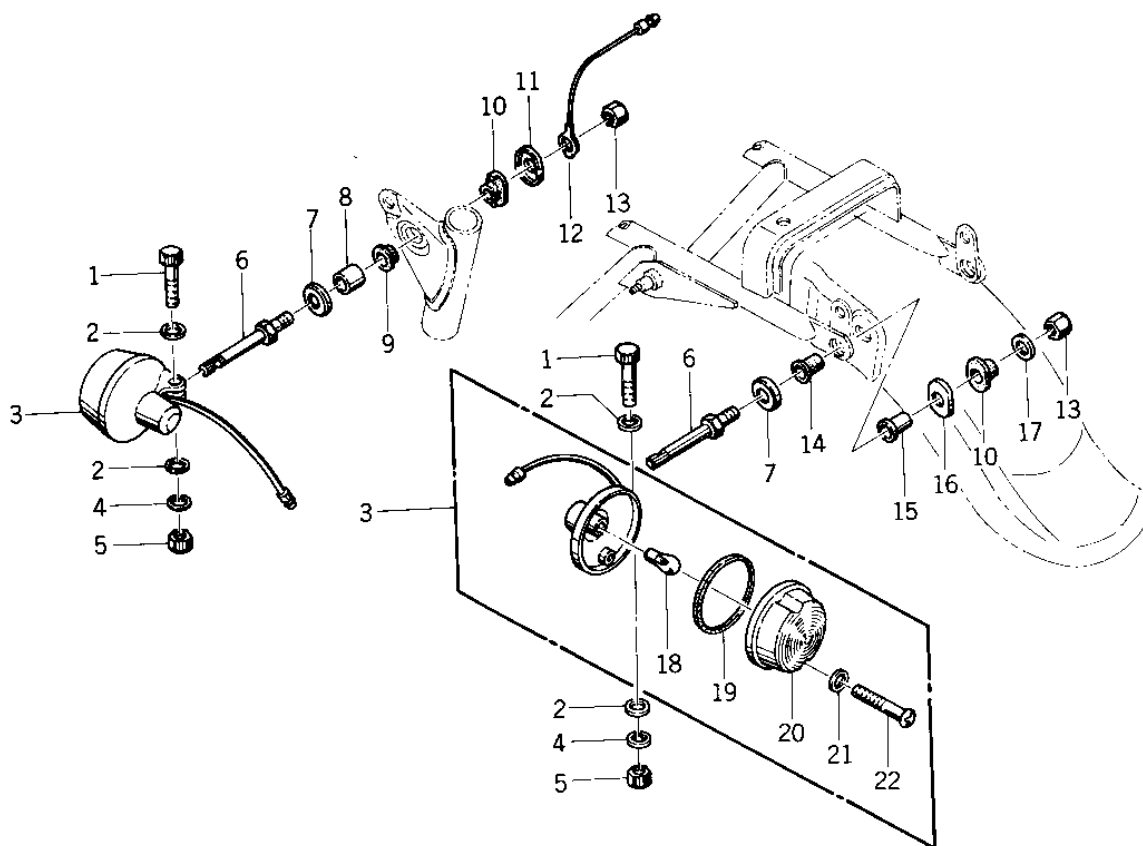

1974 KZ400 PARTS DIAGRAM

TURN SIGNALS ('74-'75 KZ400/KZ400D)

1

1974 KZ400 PARTS LIST

TURN SIGNALS ('74-'75 KZ400/KZ400D)

ITEM NAME	PART NUMBER	QUANTITY
BOLT HEX HEAD 6X36 (Ref # 1)	110N0636	1
WASHER,PLAIN,6MM (Ref # 2)	410D0600	1
LAMP-TURN SIGNAL (Ref # 3)	23040-029	1
UNAVAILABLE IN PRICE BOOK (Ref # 4)	481F0600	1
NUT 6MM (Ref # 5)	312B0600	1
BKT TURN SIGNL LIGHT (Ref # 6)	23051-049	1
CAP,SIGNAL LIGHT STAY (Ref # 7)	92102-015	1
COLLAR,FR SIG LIGHT (Ref # 8)	92027-223	1
DAMPER RUBBER,SIG LM (Ref # 9)	92075-158	2
DAMPER RUBBER,SIGNAL (Ref # 10)	92075-238	1
CAP,FR SIG LIGHT STAY (Ref # 11)	92102-014	1
WIRE TURN SIGNAL LEAD (Ref # 12)	26011-081	1
NUT-HEX-FINE,12MM (Ref # 13)	315B1200	1
DAMPER RUBBER,SIGNAL (Ref # 14)	92075-241	1
COLLAR,RR SIG LIGHT (Ref # 15)	92027-225	1
CAP,RR SIG LIGHT STAY (Ref # 16)	92102-013	1
WASHER PLAIN 12MM (Ref # 17)	411B1200	1
BULB 12V 32CP (Ref # 18)	92069-055	1
GASKET,TURN SIG LAMP (Ref # 19)	23050-002	1
LENS-SIGNAL LAMP (Ref # 20)	23048-1024	2
WASHER-PLAIN,4MM (Ref # 21)	23058-002	1
SCREW-PAN HEAD,4X35 (Ref # 22)	220E0435A	1