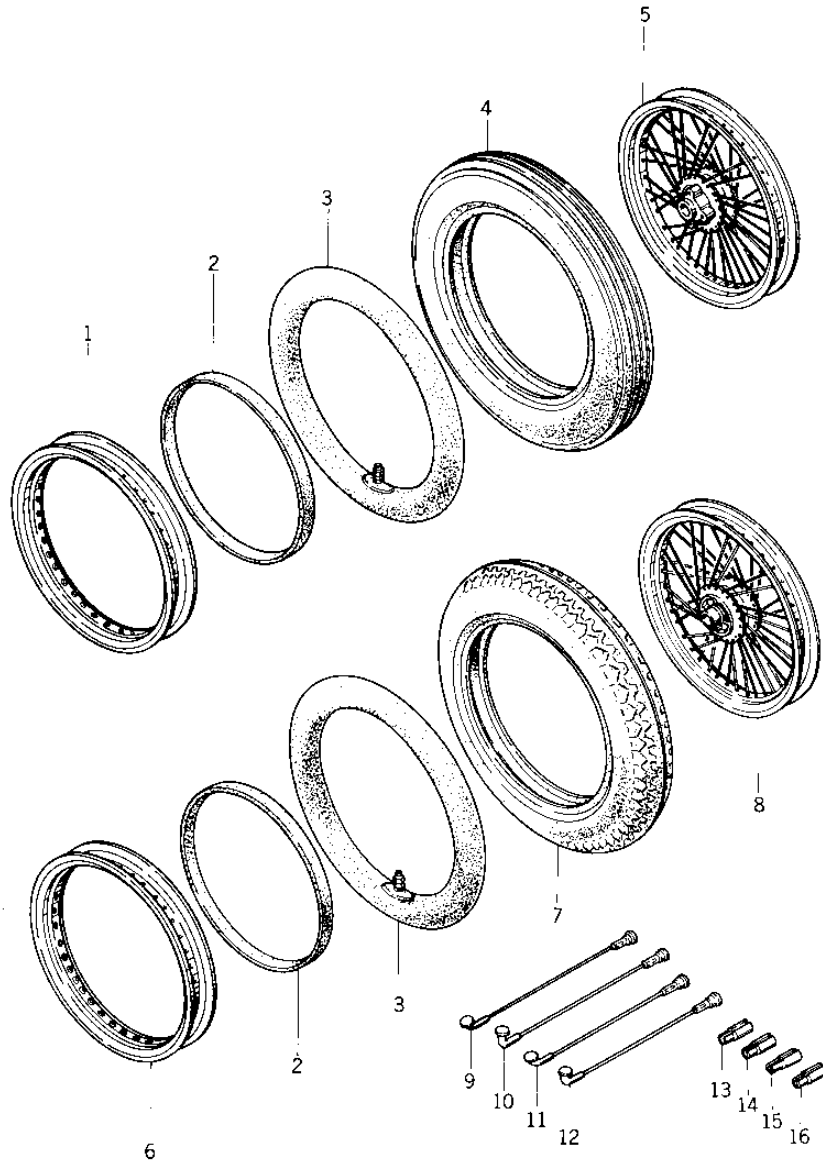

1974 KZ400 PARTS DIAGRAM

WHEELS/TIRES ('74-'75 KZ400/KZ400D)

10x

1974 KZ400 PARTS LIST

WHEELS/TIRES ('74-'75 KZ400/KZ400D)

ITEM NAME	PART NUMBER	QUANTITY
RIM,1.85BX18 (Ref # 1)	41025-075	1
BAND,RIM,4.00/5.10-18 (Ref # 2)	41023-1006	2
TUBE 300/325/360-18 (Ref # 3)	41022-028	1
UNAVAILABLE IN PRICE BOOK (Ref # 4)	41021-026	1
UNAVAILABLE IN PRICE BOOK (Ref # 4)	41021-034	1
WHEEL ASSY,FRONT (Ref # 5)	41074-045	2
RIM,1.85BX18W (Ref # 6)	41025-053	1
UNAVAILABLE IN PRICE BOOK (Ref # 7)	41021-031	1
TIRE 350S-18 Y987C R (Ref # 7)	41002-1012	1
WHEEL ASSY,REAR (Ref # 8)	42048-031	1
SPOKE-ASY,FR INNER (Ref # 9)	41027-054	1
SPOKE-ASY,FR OUTER (Ref # 10)	41028-054	1
SPOKE-ASY,RR INNER (Ref # 11)	41027-046	1
SPOKE-ASY,RR OUTER (Ref # 12)	41028-045	1
WEIGHT,BALANCE,10G (Ref # 13)	41075-1007	2
WEIGHT,BALANCE,20G (Ref # 14)	41075-1008	2
WEIGHT,BALANCE,30G (Ref # 15)	41075-1009	2
WEIGHT,BALANCE,5G (Ref # 16)	41075-1010	2