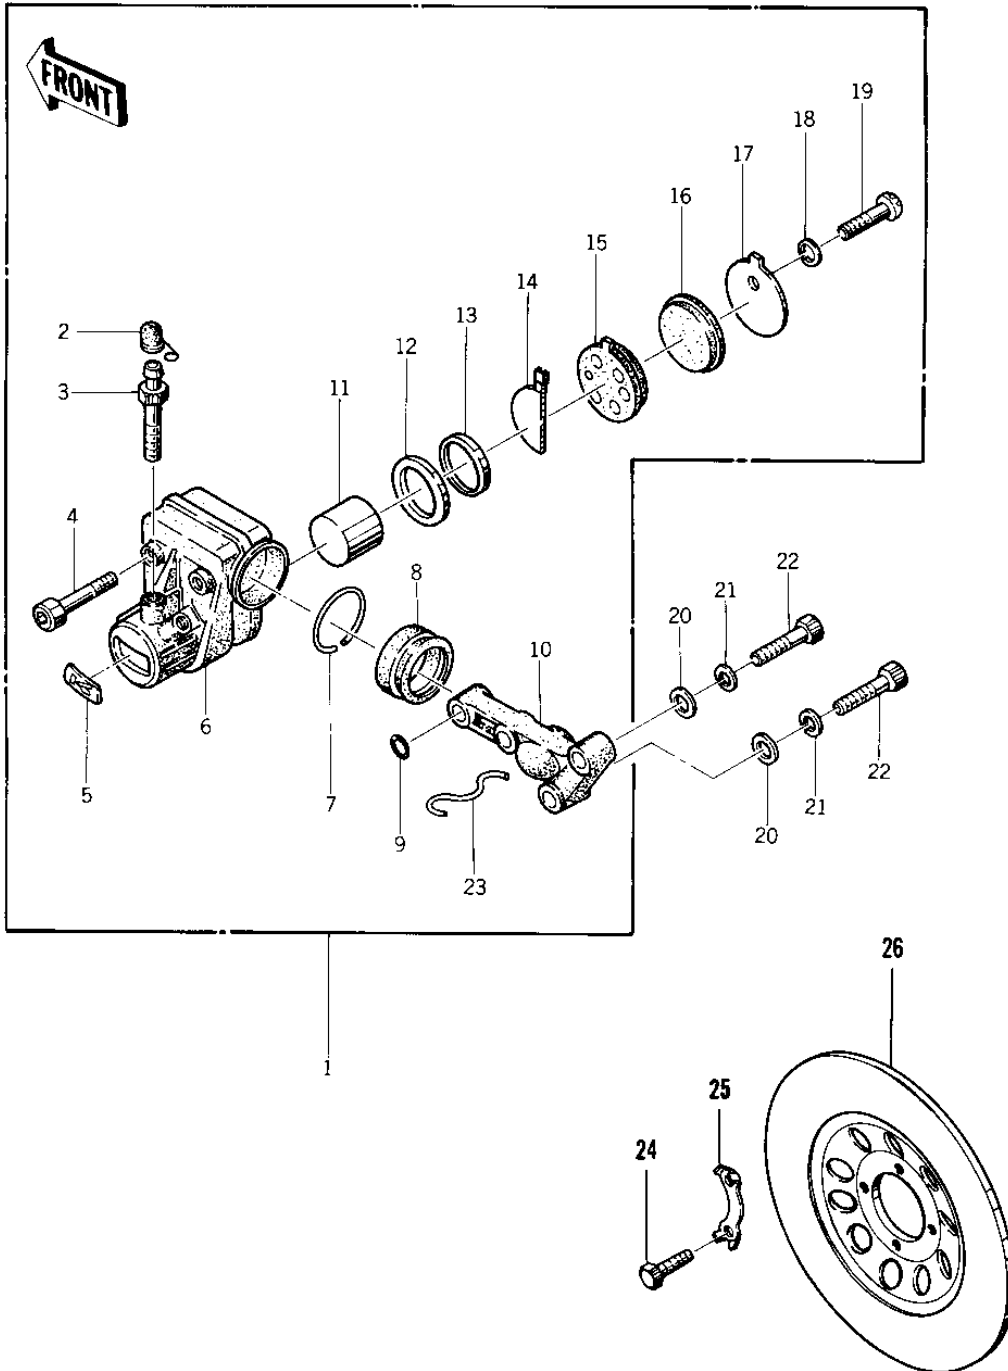

1974 KZ400 PARTS DIAGRAM

FRONT BRAKE ('74-'75 KZ400/KZ400D)

100

1974 KZ400 PARTS LIST

FRONT BRAKE ('74-'75 KZ400/KZ400D)

ITEM NAME	PART NUMBER	QUANTITY
CALIPER ASSY (Ref # 1)	43041-009	1
.CAP,BREEDER (Ref # 2)	43057-004	1
.BREEDER (Ref # 3)	43056-004	1
.SHAFT (Ref # 4)	43045-004	1
.EMBLEM,CALIPER (Ref # 5)	56018-175	1
.CALIPER (Ref # 6)	43042-005	1
.RING,DUST SEAL (Ref # 7)	43058-003	1
.DUST SEAL (Ref # 8)	43052-004	1
."O" RING (Ref # 9)	43053-004	1
.HOLDER,CALIPER (Ref # 10)	43044-007	1
.PISTON,CALIPER (Ref # 11)	43048-004	1
.RING,PISTON SEAL (Ref # 12)	43049-003	1
.DUST SEAL,PISTON (Ref # 13)	43083-001	1
.SHIM (Ref # 14)	43076-002	1
.PAD,INNER (Ref # 15)	43050-003	1
.PAD,OUTER (Ref # 16)	43051-002	1
.PLATE,PAD (Ref # 17)	43084-001	1
.WASHER SPRING 5MM (Ref # 18)	461F0500	1
.SCREW PAN HEAD 5X12 (Ref # 19)	220B0512	1
WASHER PLAIN 10MM (Ref # 20)	410B1000	1
WASHER SPRING 10MM (Ref # 21)	461F1000	1
BOLT,HEX HEAD,10X57 (Ref # 22)	92007-044	1
SPRING (Ref # 23)	43086-001	1
BOLT, HEX HEAD, 8X25 (Ref # 24)	92001-141	1
WASHER-LOCK (Ref # 25)	92088-016	1
DISC PLATE,FRONT BRK (Ref # 26)	41080-004	1