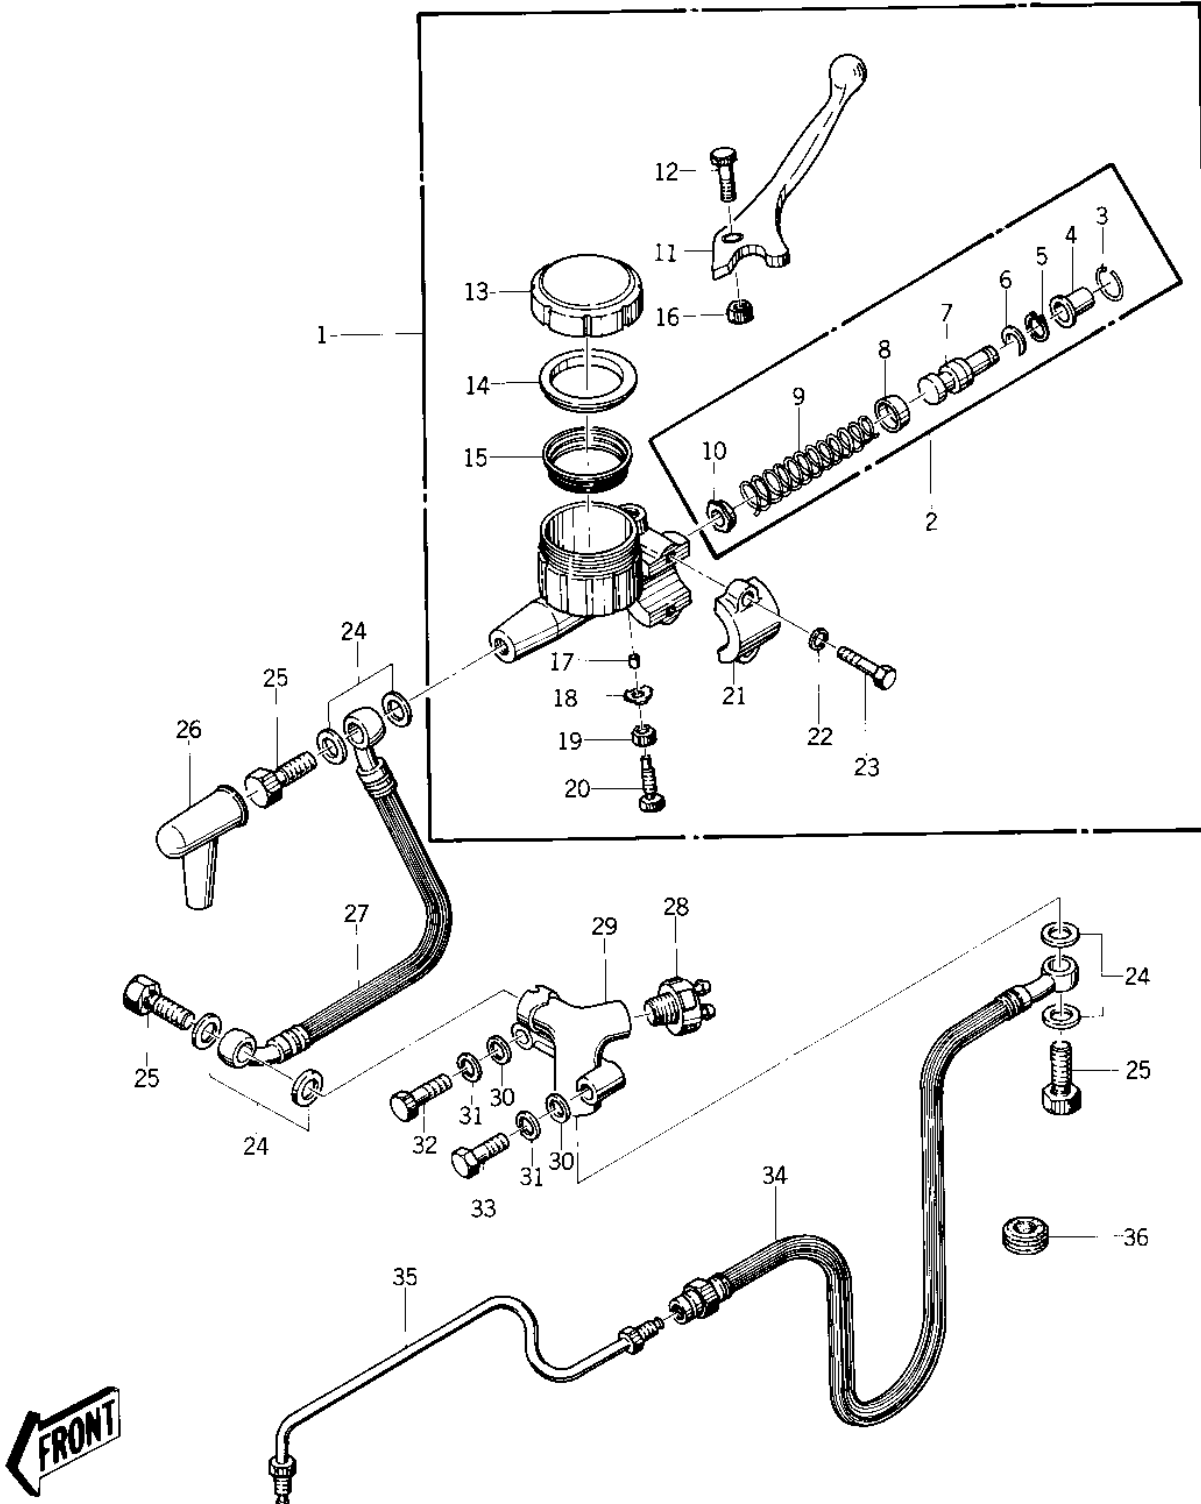

1974 KZ400 PARTS DIAGRAM

FRONT MASTER CYLINDER ('74-'75 KZ400/KZ

1974 KZ400 PARTS LIST

FRONT MASTER CYLINDER ('74-'75 KZ400/KZ)

ITEM NAME	PART NUMBER	QUANTITY
CYLINDER ASSY,MASTER (Ref # 1)	43015-032	3
.REPAIR SET-MASTER CYL (Ref # 2)	43073-001	1
..STOPPER-BOOTS (Ref # 3)	43025-001	1
..BOOTS (Ref # 4)	43024-001	1
..CIRCLIP,18MM (Ref # 5)	481J1800	1
..STOPPER-PISTON (Ref # 6)	43022-001	1
..PISTON ASSY (Ref # 7)	43072-001	1
..CUP-PRIMARY (Ref # 8)	43019-001	1
..SPRING ASSY-RETURN (Ref # 9)	43018-001	1
..VALVE ASSY-CHECK (Ref # 10)	43017-001	1
.LEVER,FRONT BRAKE (Ref # 11)	43029-003	2
.BOLT-LEVER FITTING (Ref # 12)	43033-001	1
.CAP,OIL CUP (Ref # 13)	43026-003	1
.PLATE-MASTER CYLINDER (Ref # 14)	43027-001	1
.DIAPHRAGM (Ref # 15)	43028-001	1
.NUT,6MM (Ref # 16)	312N0600	1
.TUBE (Ref # 17)	43074-001	1
.WASHER-LOCK,8MM (Ref # 18)	43031-001	1
.NUT,8MM (Ref # 19)	314N0800	2
.BOLT-LEVER ADJUST (Ref # 20)	43030-002	1
.HOLDER-MASTER CYL (Ref # 21)	43034-001	1
.WASHER PLAIN 6MM (Ref # 22)	411B0600	2
.BOLT HEX HEAD 6X25 (Ref # 23)	110N0625	1
WASHER-OIL BOLT (Ref # 24)	43067-001	1
BOLT,OIL,L=23 (Ref # 25)	92002-1888	1
BOOT,DUST (Ref # 26)	49006-1041	2
HOSE,CYLINDER BRAKE (Ref # 27)	43059-019	1
SWITCH-FRONT BRAKE (Ref # 28)	43065-001	1
JOINT,THREE WAY (Ref # 29)	43061-002	1

1974 KZ400 PARTS LIST

FRONT MASTER CYLINDER ('74-'75 KZ400/KZ

ITEM NAME	PART NUMBER	QUANTITY
WASHER SPRING 6MM (Ref # 31)	461F0600	1
BOLT 6X22 (Ref # 32)	112B0622	1
BOLT-HEX HEAD,6X32 (Ref # 33)	110N0632	1
HOSE,CALIPER BRAKE (Ref # 34)	43059-020	1
PIPE,BRIDGE (Ref # 35)	43060-012	1
GROMMET-HOSE BRACKET (Ref # 36)	43064-001	1