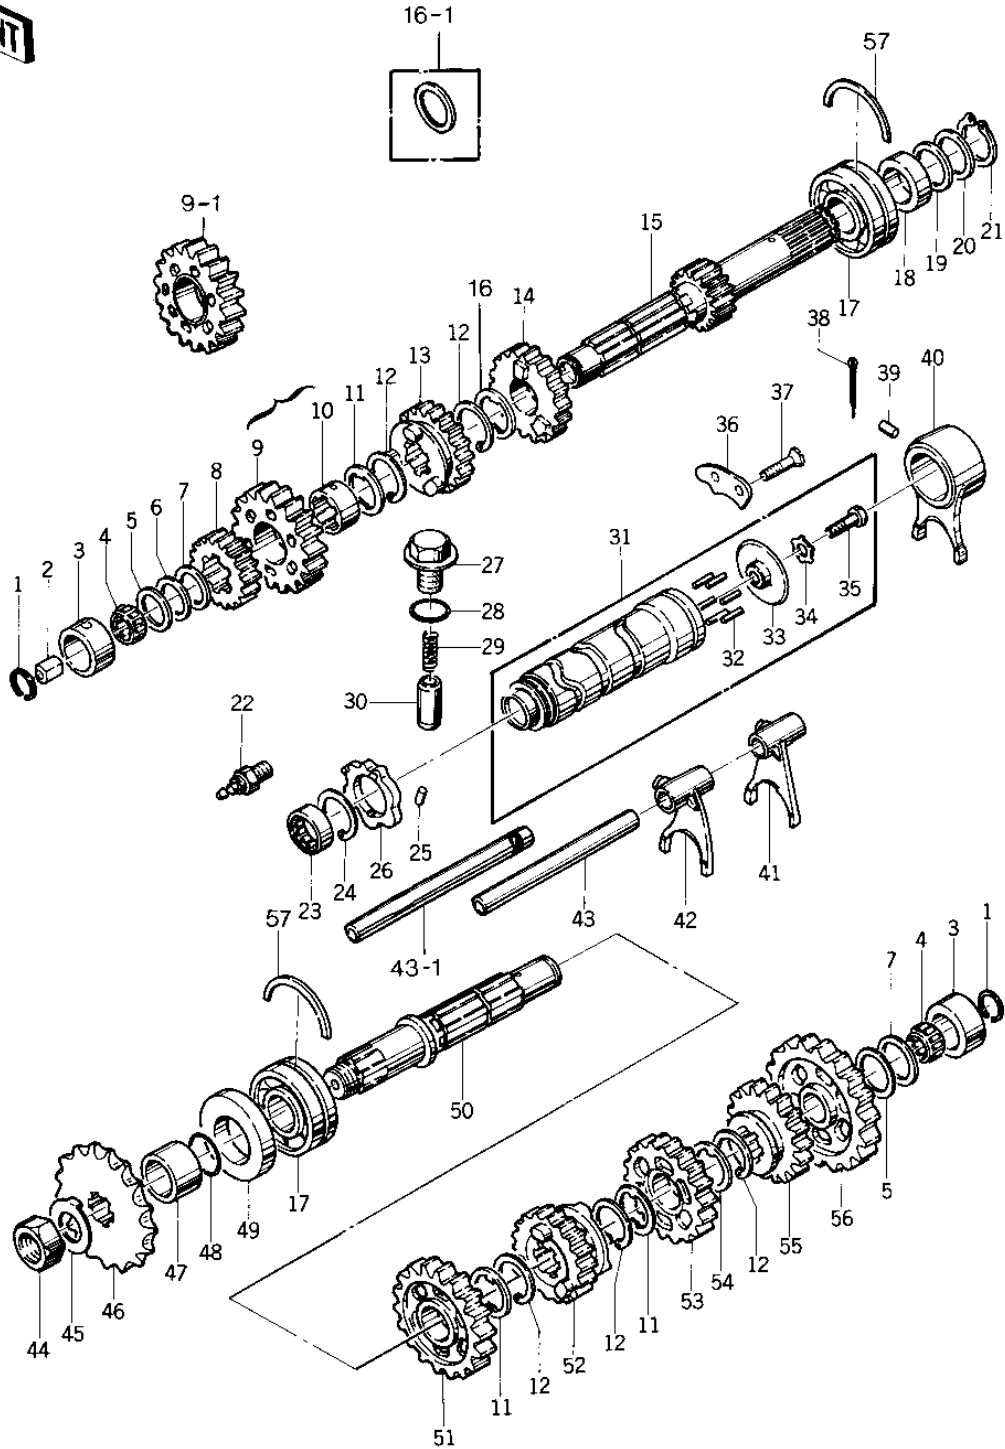

1974 KZ400 PARTS DIAGRAM

TRANSMISSION/CHANGE DRUM ('74-'75)

1974 KZ400 PARTS LIST

TRANSMISSION/CHANGE DRUM ('74 -'75)

ITEM NAME	PART NUMBER	QUANTITY
CIRCLIP (Ref # 1)	92033-015	1
BUSHING,DRIVE SHAFT (Ref # 2)	92028-155	1
BUSHING,OUTPUT&DRIVE (Ref # 3)	92028-170	2
BRG,N,20R25139 (Ref # 4)	92046-044	1
WASHER THRUST (Ref # 5)	92022-112	1
WASHER THRUST (Ref # 6)	92022-113	1
SHIM-KICK SHAFT (Ref # 7)	92022-144	1
2ND GEAR,DRIVE SHAFT (Ref # 8)	13130-038	1
TOP GEAR,DRIVE SHAFT (Ref # 9)	13136-056	2
BUSHING,DRIVE TOP GE (Ref # 10)	92028-154	1
WASHER-LOCK (Ref # 11)	92024-038	2
CIRCLIP (Ref # 12)	92033-026	2
3RD GEAR,DRIVE SHAFT (Ref # 13)	13132-037	1
4TH GEAR,DRIVE SHAFT (Ref # 14)	13134-021	1
SHAFT,DRIVE (Ref # 15)	13127-047	1
SHAFT,DRIVE (Ref # 15)	13127-056	1
WASHER-THRUST (Ref # 16-1)	92022-225	2
BEARING,B,5205ANX4PX (Ref # 17)	92045-031	1
COLLAR (Ref # 18)	92027-289	1
WASHER,CLUTCH TRUST (Ref # 20)	92022-302	1
SWITCH,NEUTRAL (Ref # 22)	13151-5002	1
BRG,N,24BTM3010A (Ref # 23)	92046-039	1
CIRCLIP,30MM (Ref # 24)	480J3000	1
PIN-DOWEL,4X6 (Ref # 25)	610A0406	1
CAM-CHANGE DRUM (Ref # 26)	13145-1058	1
BOLT, NEUTRAL POSITON (Ref # 27)	92001-147	1
"O" RING,NEWTRAL PST (Ref # 28)	92055-078	1
SPRING (Ref # 29)	92081-112	1
PIN-NEUTRAL POSITION (Ref # 30)	92043-076	1