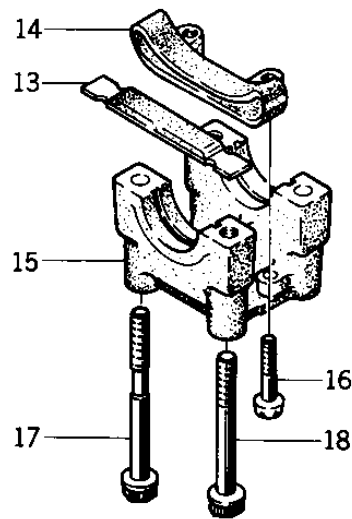

1974 KZ400 PARTS DIAGRAM

BALANCER ('74-'75 KZ400/KZ400D)

F
—

10x

1974 KZ400 PARTS LIST

BALANCER ('74 -'75 KZ400/KZ400D)

ITEM NAME	PART NUMBER	QUANTITY
BOLT,HEX HEAD,6X45 (Ref # 1)	92003-092	1
BOLT,6X43 (Ref # 1)	92002-1881	1
BRACKET B ,BALANCER (Ref # 2)	14081-008	3
WASHER,BALANCER (Ref # 3)	92026-104	1
WASHER,BALANCER (Ref # 4)	92026-131	2
SPROCKET,BALANCER (Ref # 5)	12046-005	1
SHAFT,BALANCER (Ref # 6)	12052-006	1
PIN DOWEL 4X8 (Ref # 7)	610A0408	1
SPRING,BALANCER (Ref # 8)	92081-135	1
BOLT,6X32 (Ref # 9)	92003-229	2
BALANCER (Ref # 10)	13041-004	1
BRACKET A ,BALANCER (Ref # 11)	14081-007	3
CHAIN BALANCER (Ref # 12)	21070-006	1
SLIPPER (Ref # 13)	12053-004	1
GUIDE-CHAIN,BALANCER (Ref # 14)	12053-1051	1
SCREW PAN HEAD 6X30 (Ref # 16)	220B0630	1
BOLT (Ref # 17)	92001-1480	1
BOLT,HEX HEAD,8X81 (Ref # 18)	92003-108	1