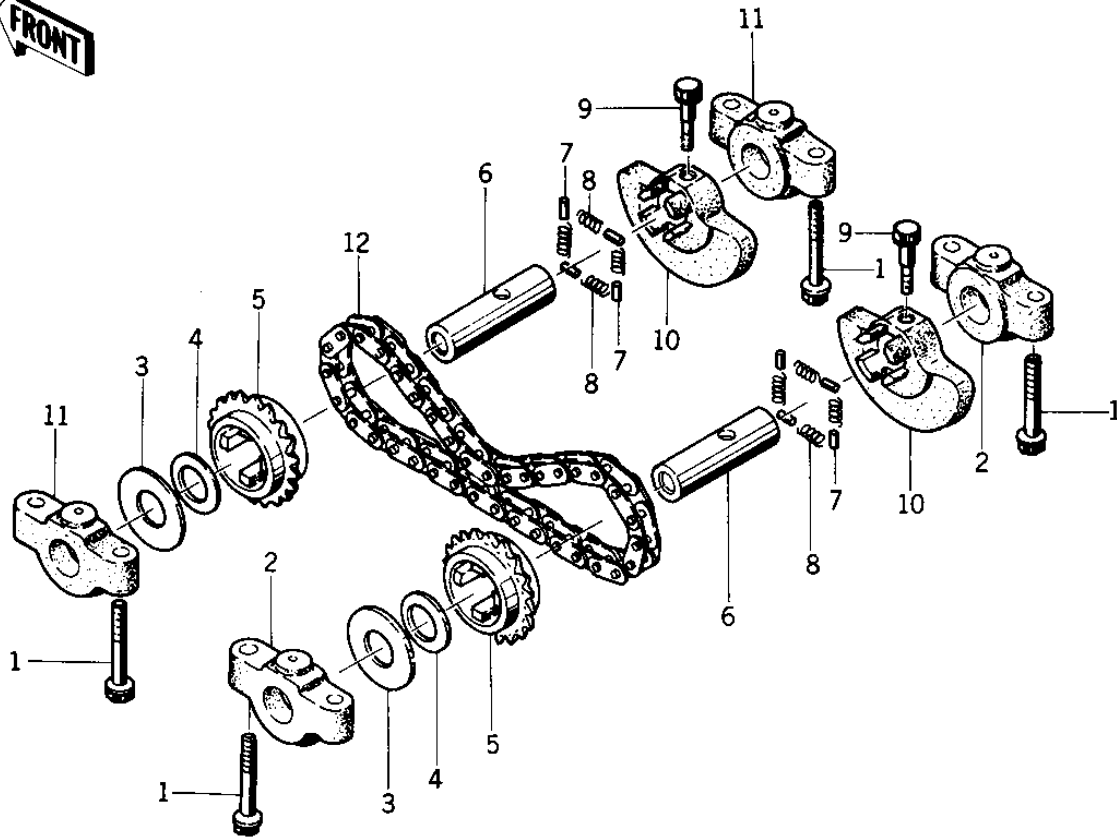

1974 KZ400 PARTS DIAGRAM

BALANCER ('74-'75 KZ400/KZ400D)

F
—

10x

1974 KZ400 PARTS LIST

BALANCER ('74 -'75 KZ400/KZ400D)

ITEM NAME	PART NUMBER	QUANTITY
BOLT,HEX HEAD,6X45 (Ref # 1)	92003-092	1
BOLT,6X43 (Ref # 1)	92002-1881	1
BRACKET B ,BALANCER (Ref # 2)	14081-008	3
WASHER,BALANCER (Ref # 3)	92026-104	1
WASHER,BALANCER (Ref # 4)	92026-131	2
SPROCKET,BALANCER (Ref # 5)	12046-005	1
SHAFT,BALANCER (Ref # 6)	12052-006	1
PIN DOWEL 4X8 (Ref # 7)	610A0408	1
SPRING,BALANCER (Ref # 8)	92081-135	1
BOLT,6X32 (Ref # 9)	92003-229	2
BALANCER (Ref # 10)	13041-004	1
BRACKET A ,BALANCER (Ref # 11)	14081-007	3
CHAIN BALANCER (Ref # 12)	21070-006	1
SLIPPER (Ref # 13)	12053-004	1
GUIDE-CHAIN,BALANCER (Ref # 14)	12053-1051	1
SCREW PAN HEAD 6X30 (Ref # 16)	220B0630	1
BOLT (Ref # 17)	92001-1480	1
BOLT,HEX HEAD,8X81 (Ref # 18)	92003-108	1