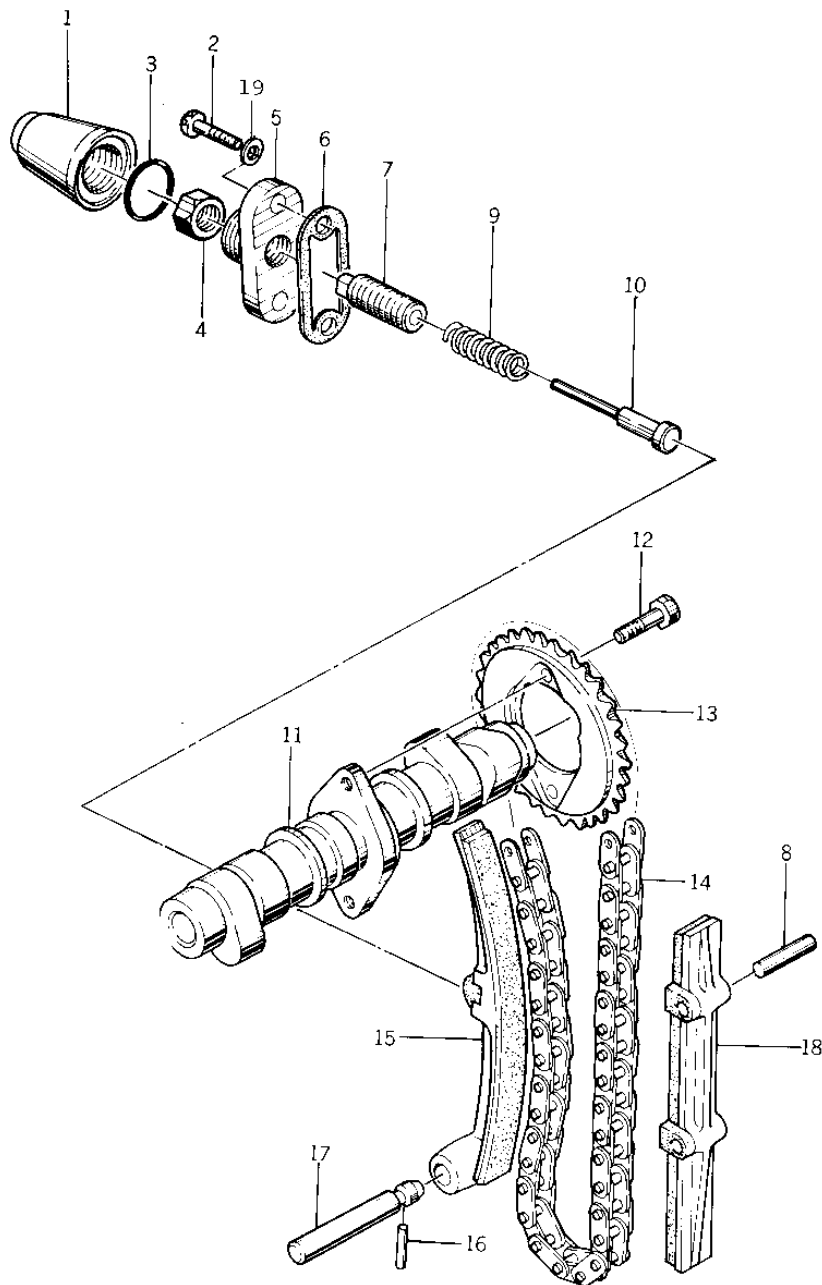

1974 KZ400 PARTS DIAGRAM

CAMSHAFT ('74-'75 KZ400/KZ400D)

R

100

1974 KZ400 PARTS LIST

CAMSHAFT ('74-'75 KZ400/KZ400D)

ITEM NAME	PART NUMBER	QUANTITY
CAP,CHAIN TENSIONER (Ref # 1)	12064-004	2
BOLT-HEX HEAD,6X16 (Ref # 2)	92001-114	1
"O" RING (Ref # 3)	92055-104	1
NUT,LOCK (Ref # 4)	92016-054	1
HOLDER,CAM CHIN TENS (Ref # 5)	12047-004	1
GASKET,CHAIN TENSIONR (Ref # 6)	11009-1022	1
GUIDE,PUSH ROD (Ref # 7)	92001-1271	2
PIN,DOWEL,5X32 (Ref # 8)	551A0532	1
SPRING,CHAIN TENSINR (Ref # 9)	92081-131	1
ROD,PUSH (Ref # 10)	12054-002	1
SHAFT,CAM (Ref # 11)	12044-009	1
BOLT,SPROCKET FITTING (Ref # 12)	92003-208	2
SPROCKET,CAM (Ref # 13)	12046-004	1
CHAIN CAM (Ref # 14)	21070-004	1
GUIDE,CAM CHAIN (Ref # 15)	12053-002	1
PIN,DOWEL,4X25 (Ref # 16)	551A0425	1
SHAFT,CHAIN GUIDE (Ref # 17)	12065-001	1
GUIDE,CHAIN,REAR (Ref # 18)	12053-1042	1
WASHER PLAIN 6MM (Ref # 19)	410B0600	1