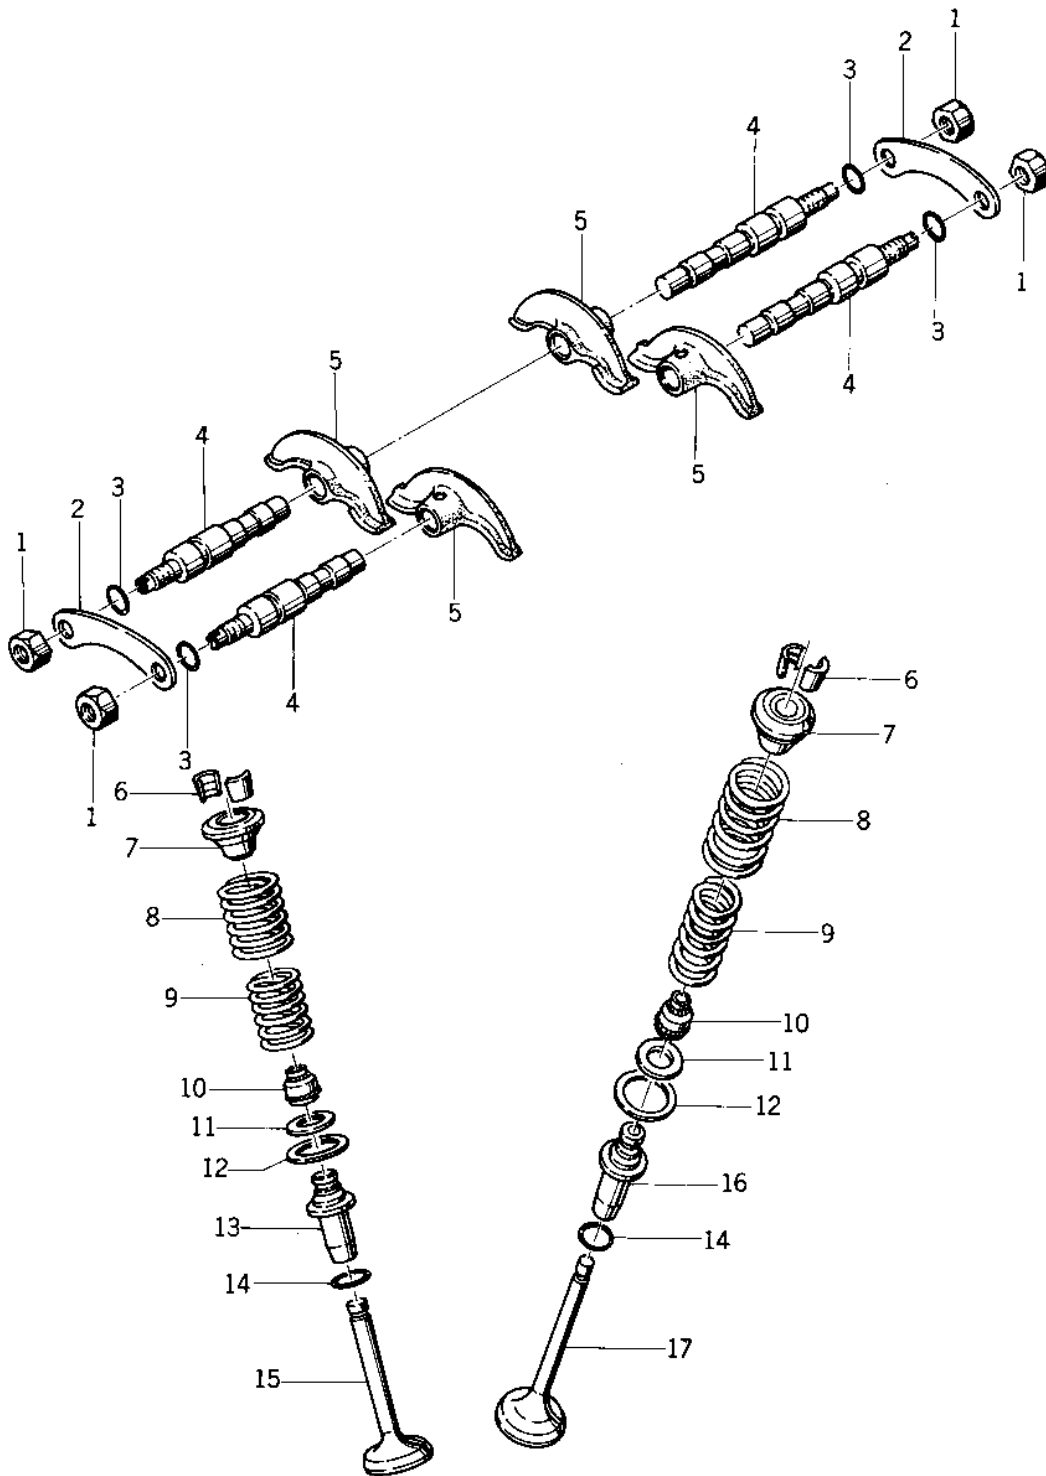

## 1974 KZ400 PARTS DIAGRAM

ROCKER ARMS/VALVES ('74-'75 KZ400/KZ400)

## 1974 KZ400 PARTS LIST

ROCKER ARMS/VALVES ('74 -'75 KZ400/KZ400)

ITEM NAME	PART NUMBER	QUANTITY
NUT,8M/M (Ref # 1)	314G0800	1
WASHER,LOCK (Ref # 2)	92088-022	1
"O" RING (Ref # 3)	92055-098	1
SHAFT,ROCKER (Ref # 4)	12020-003	1
ARM,ROCKER (Ref # 5)	12016-011	1
COLLAR,VALUE SPRING (Ref # 6)	12011-002	1
SPLIT KEEPER (Ref # 6)	12011-004	1
RETAINER,VALVE SPRING (Ref # 7)	12009-006	1
SPRING,OUTER VALVE (Ref # 8)	12007-013	1
SPRING,INNER VALVE (Ref # 9)	12007-014	1
OIL SEAL,RV37129.5 (Ref # 10)	92049-016	1
SEAT,VLV INNER SPRING (Ref # 11)	12010-006	1
SEAT,VLV OUTER SPRING (Ref # 12)	12010-005	1
GUIDE,EXHAUST VALVE (Ref # 13)	49002-1010	3
"O" RING,VALVE GUIDE (Ref # 14)	92055-065	1
VALVE,EXHAUST (Ref # 15)	12005-006	1
VALVE,EXHAUST (Ref # 15)	12005-012	1
GUIDE,INLET VALVE (Ref # 16)	12013-003	2
VALVE,INLET (Ref # 17)	12004-013	1
VALVE,INLET (Ref # 17)	12004-019	1