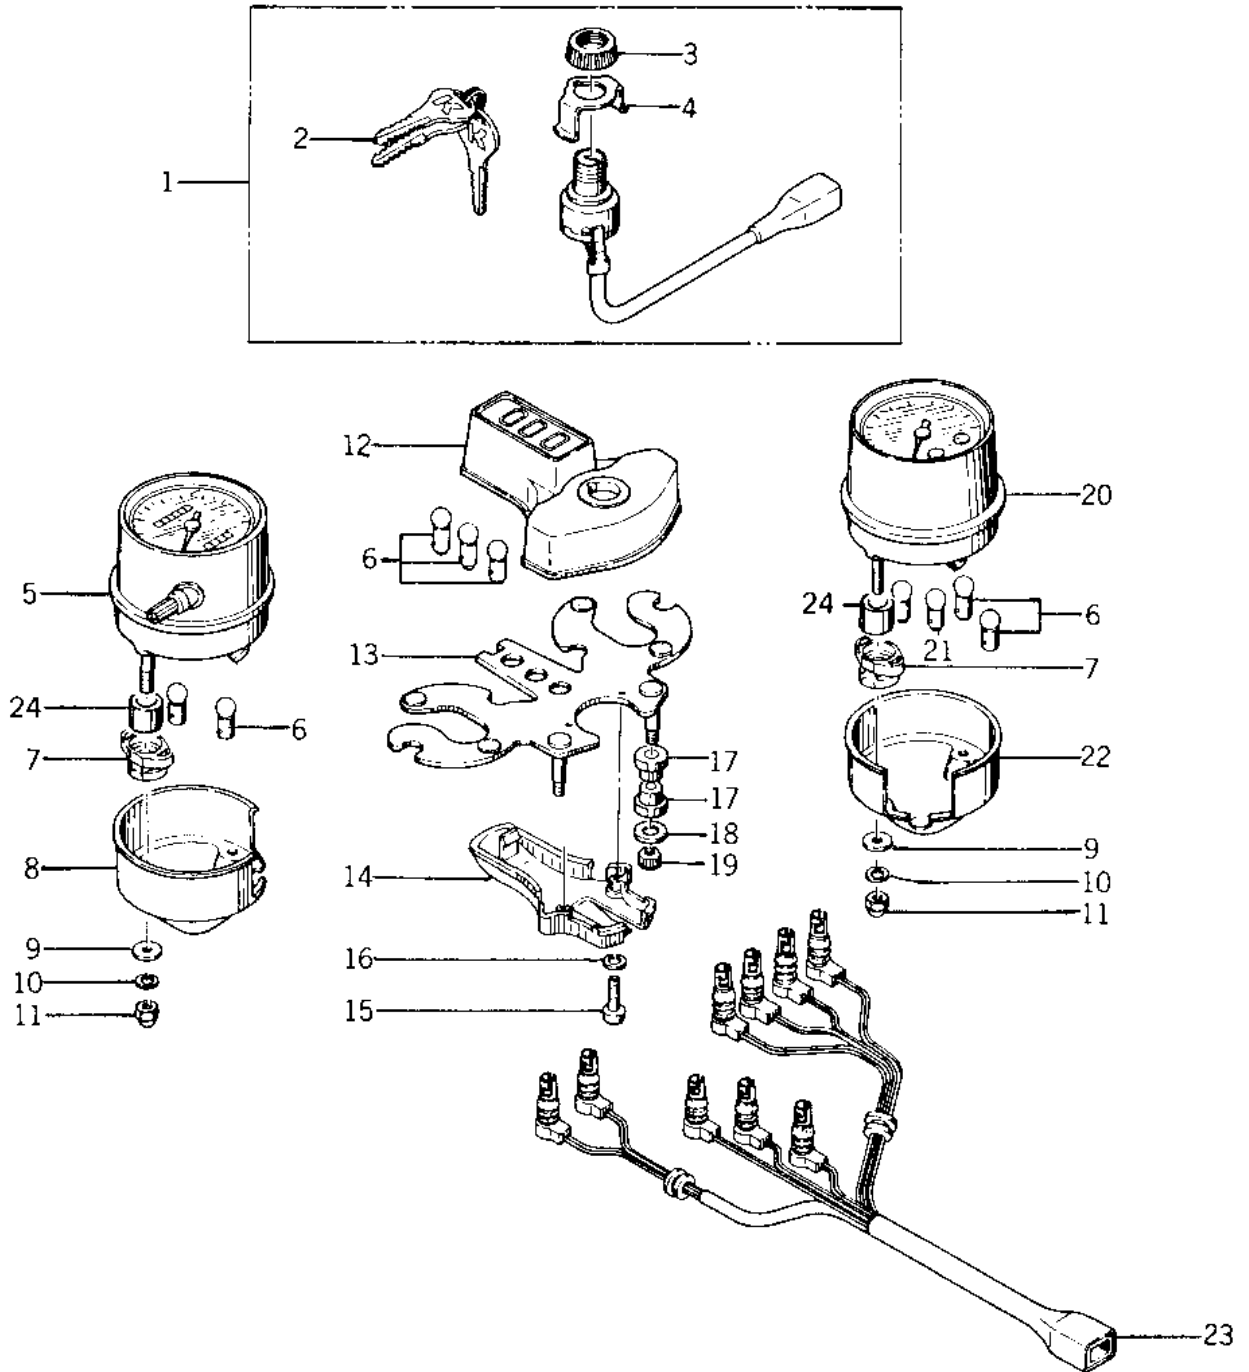

1977 KZ400 Deluxe PARTS DIAGRAM

METERS/IGNITION SWITCH

1977 KZ400 Deluxe PARTS LIST

METERS/IGNITION SWITCH

ITEM NAME	PART NUMBER	QUANTITY
SWITCH ASSY IGNITION (Ref # 1)	27005-075	1
KEY SET,#751 (Ref # 2)	27008-064-51	1
KEY SET,#795 (Ref # 2)	27008-064-95	1
KEY,BLANK (Ref # 2)	27008-1013	1
NUT,IGNITION SW LOCK (Ref # 3)	27007-004	1
HOLDER,IGNITION SW (Ref # 4)	27019-004	1
SPEEDOMETER ASSY,MPH (Ref # 5)	25005-126	1
BULB 12V 3W (Ref # 6)	92069-018	1
DAMPER RUBBER (Ref # 7)	92075-268	1
COVER SPEEDOMETER (Ref # 8)	25012-020	1
COVER,SPEEDOMETER (Ref # 8)	25012-026	1
WASHER PLAIN 5MM (Ref # 9)	411B0500	1
WASHER SPRING 5MM (Ref # 10)	461F0500	1
NUT-CAP,5MM (Ref # 11)	322N0500	1
COVER INDICATOR LIGHT (Ref # 12)	25023-013	1
BRACKET METER (Ref # 13)	25008-037	1
COVER METER BRACKET (Ref # 14)	25024-005	1
SCREW-PAN-CRSOSS,4X12 (Ref # 15)	220B0412	1
WASHER SPRING 4MM (Ref # 16)	461F0400	1
DAMPER RUBBER (Ref # 17)	92075-257	1
WASHER,PLAIN,30MM (Ref # 18)	92022-264	1
NUT 6MM (Ref # 19)	311B0600	1
TACHOMETER ASSY (Ref # 20)	25016-027	1
BULB 12V 1.5W (Ref # 21)	92069-017	1
COVER TACHOMETER (Ref # 22)	25012-019	1
COVER,TACHOMETER (Ref # 22)	25012-027	1
SOCKET SPEEDO&TACHO (Ref # 23)	25011-047	1
COLLAR (Ref # 24)	92027-244	1