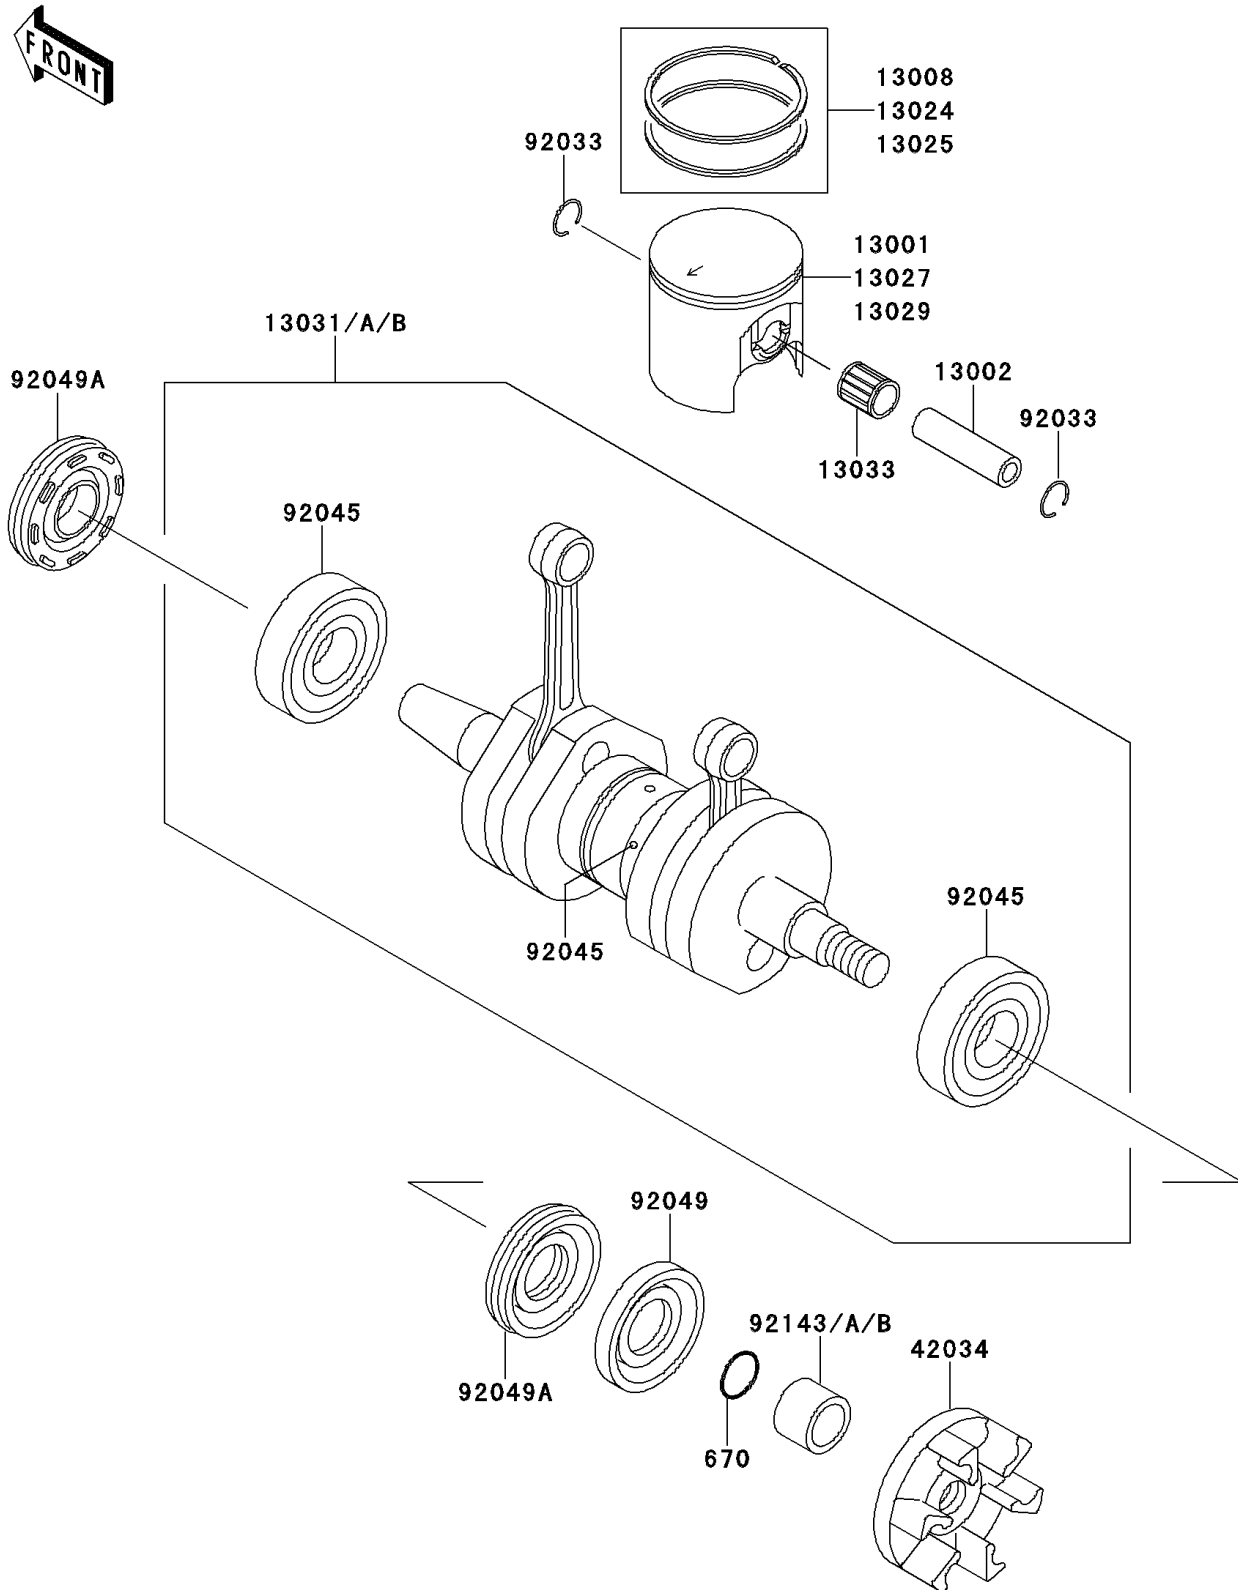

1995 JET SKI® 750 SXi PARTS DIAGRAM

Crankshaft/Piston(s)

E1320

1995 JET SKI® 750 SXi PARTS LIST

Crankshaft/Piston(s)

ITEM NAME	PART NUMBER	QUANTITY
O RING,16MM (Ref # 670)	670B2016	1
PISTON-ENGINE,STD (Ref # 13001)	13001-3719	1
PIN-PISTON (Ref # 13002)	13002-3706	1
RING-SET-PISTON,STD (Ref # 13008)	13008-3708	1
RING-SET-PISTON LL,O/S 1.00 (Ref # 13024)	13024-3706	1
RING-SET-PISTON L,O/S 0.50 (Ref # 13025)	13025-3706	1
PISTON-ENGINE LL,O/S 1.00 (Ref # 13027)	13027-3711	1
PISTON-ENGINE L,O/S 0.50 (Ref # 13029)	13029-3711	1
CRANKSHAFT-COMP (Ref # 13031)	13031-3728	1
CRANKSHAFT-COMP (Ref # 13031B)	13031-3730	1
BEARING-SMALL END (Ref # 13033)	13033-3703	1
COUPLING (Ref # 42034)	42034-3707	1
RING-SNAP (Ref # 92033)	92033-3721	1
BEARING-BALL (Ref # 92045)	92045-3714	1
SEAL-OIL,S30726 (Ref # 92049)	92049-3706	1
SEAL-OIL,FWJ7307210ZS (Ref # 92049A)	92049-3713	1
COLLAR,21X30X22 (Ref # 92143)	92143-3735	1
COLLAR (Ref # 92143B)	92143-3758	1