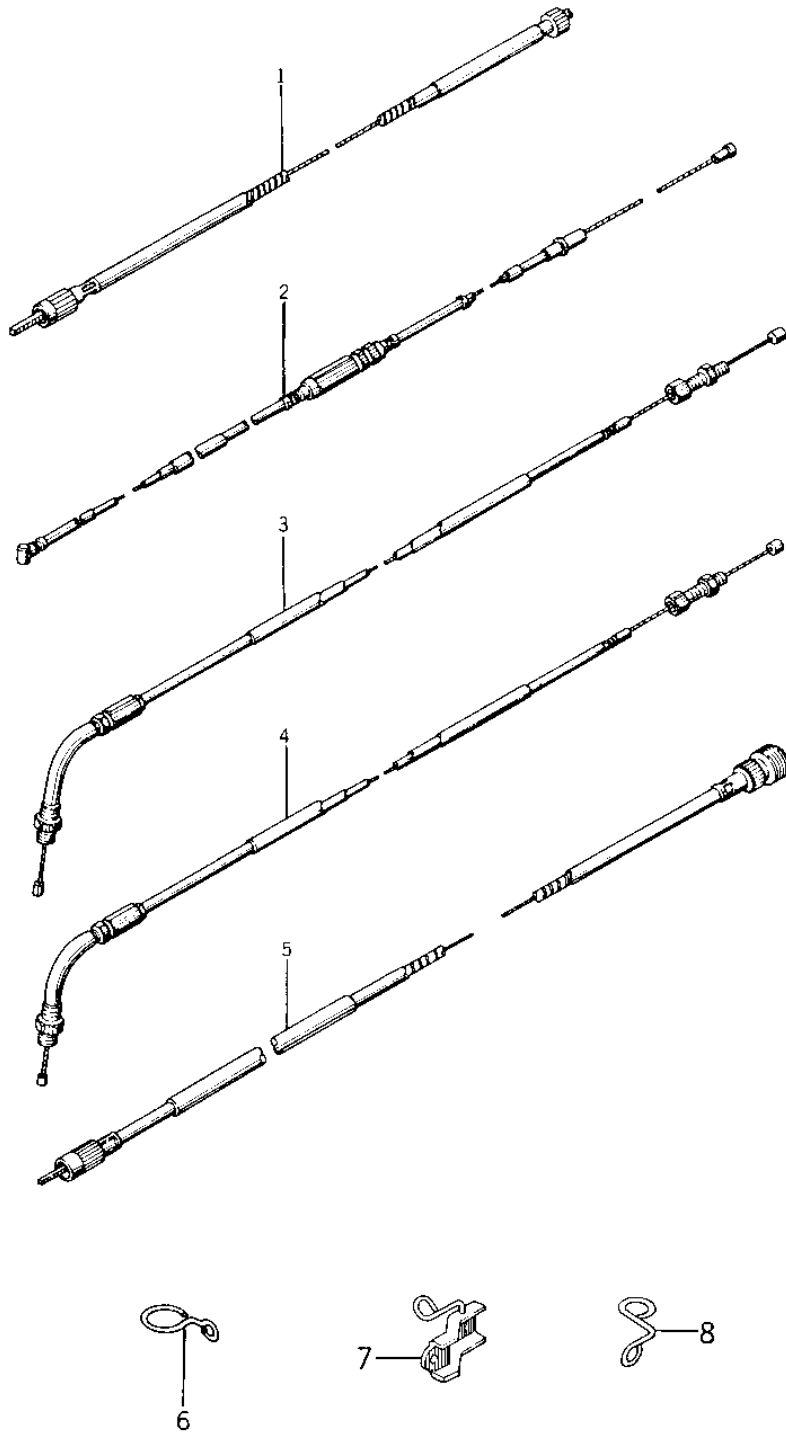

## 1977 KZ400 Deluxe PARTS DIAGRAM

### CABLES

## 1977 KZ400 Deluxe PARTS LIST

### CABLES

ITEM NAME	PART NUMBER	QUANTITY
CABLE, SPEEDOMETER (Ref # 1)	54001-048	1
CABLE, CLUTCH (Ref # 2)	54011-069	1
CABLE, THROTTLE (Ref # 3)	54012-136	1
CABLE, THROTTLE (Ref # 4)	54012-137	1
CABLE, THRO. CONT. CLOSE (Ref # 4)	54012-143	1
CABLE, TACHOMETER (Ref # 5)	54018-019	1
CLAMP, CABLE (Ref # 6)	92037-092	1
CLAMP, CABLE (Ref # 7)	92037-090	1
CLAMP, CABLE (Ref # 8)	92037-155	1