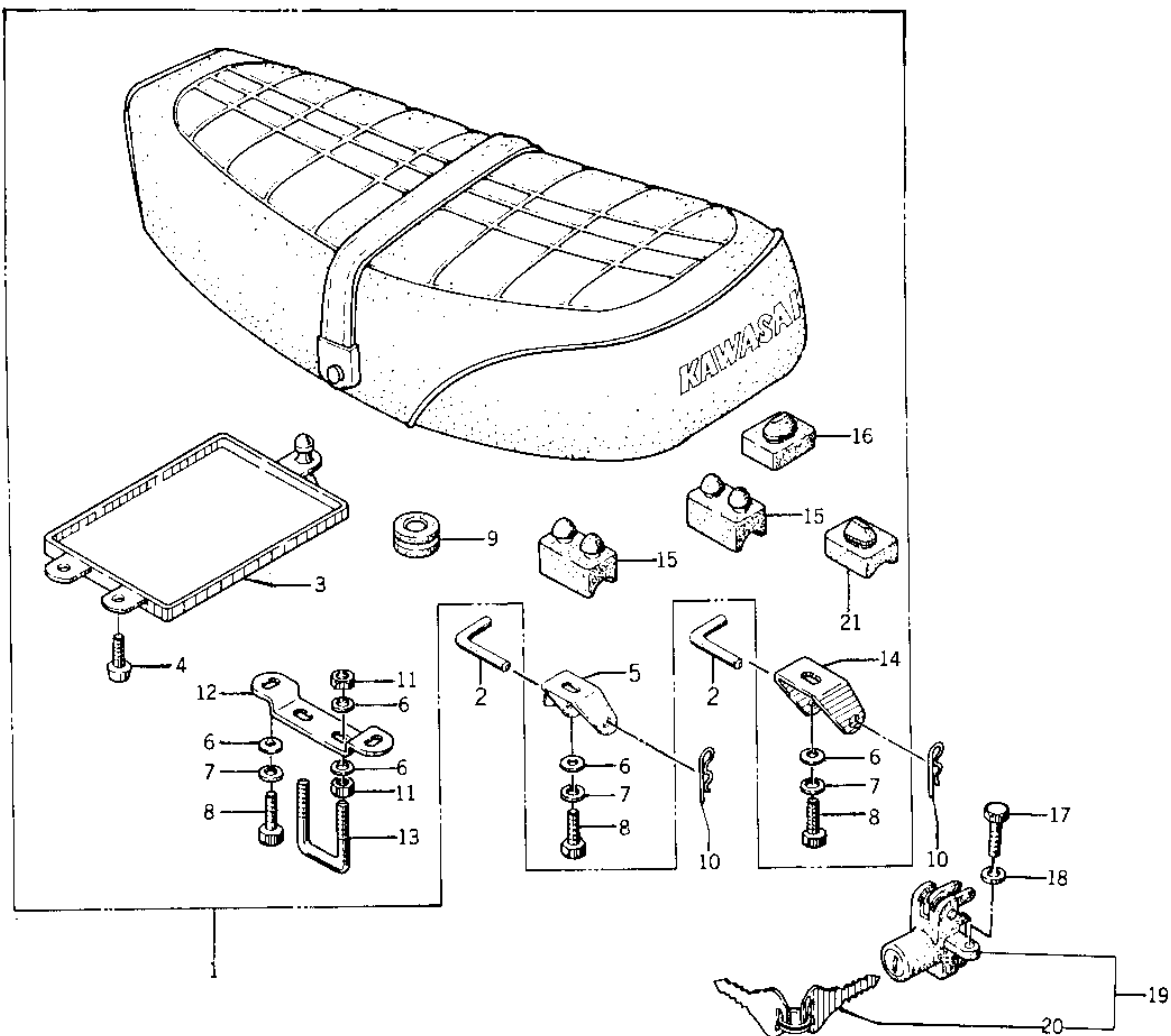

## 1977 KZ400 Deluxe PARTS DIAGRAM

SEAT

### SEAT

ITEM NAME	PART NUMBER	QUANTITY
SEAT-ASSY,DUAL (Ref # 1)	53001-133	1
PIN,SEAT PIVOT (Ref # 2)	92043-1064	2
CASE (Ref # 3)	32099-011	1
SCREW PAN HEAD 5X10 (Ref # 4)	220B0510	1
HINGE,FRONT (Ref # 5)	53009-035	1
WASHER PLAIN 6MM (Ref # 6)	411B0600	1
WASHER SPRING 6MM (Ref # 7)	461F0600	2
BOLT-UPSET 6X14 (Ref # 8)	112B0614	1
GROMMET (Ref # 9)	92071-056	1
COTTER PIN (Ref # 10)	92041-003	1
NUT 6MM (Ref # 11)	311B0600	1
BRACKET, SEAT CATCH (Ref # 12)	53058-001	1
CATCH, SEAT (Ref # 13)	53056-002	1
HINGE,REAR (Ref # 14)	53009-036	1
DAMPER RUBBER,SEAT (Ref # 15)	92075-139	1
DAMPER RUBBER (Ref # 16)	92075-099	1
BOLT-UPSET,6X12 (Ref # 17)	112G0612	1
LOCK ASSY,SEAT (Ref # 19)	27030-002	1
DAMPER RUBBER-SEAT (Ref # 21)	92075-156	1