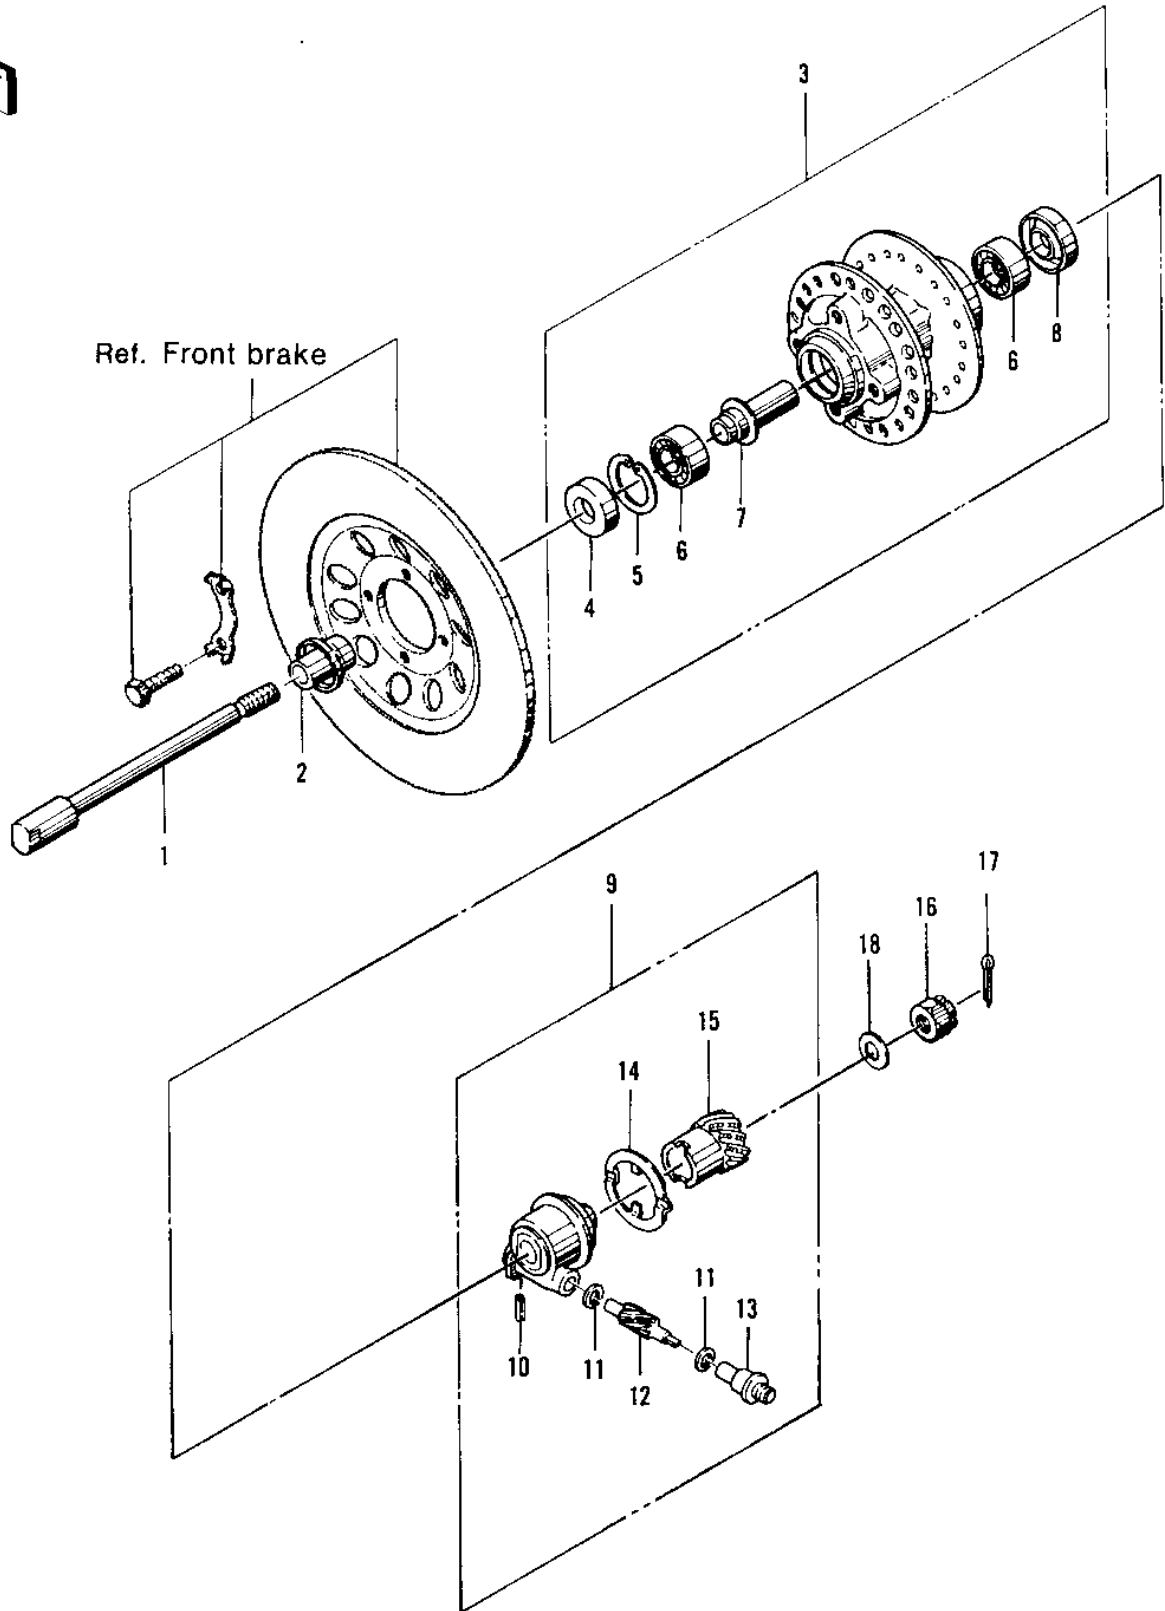

1977 KZ400 Deluxe PARTS DIAGRAM

FRONT HUB

1977 KZ400 Deluxe PARTS LIST

FRONT HUB

ITEM NAME	PART NUMBER	QUANTITY
AXLE,FRONT (Ref # 1)	41068-045	1
COLLAR,FRONT AXLE (Ref # 2)	41069-028	1
DRUM-ASSY,FR BRK,BUFF (Ref # 3)	41034-038-80	1
OIL SEAL,WTC22427 (Ref # 4)	92052-011	1
CIRCLIP,42MM (Ref # 5)	92033-1041	2
BEARING BALL #6302 (Ref # 6)	601B6302	1
COLLAR,FR HUB BEARING (Ref # 7)	41039-026	1
OIL SEAL,WTC40528 (Ref # 8)	92052-012	1
GEAR BOX ASSY (Ref # 9)	41078-006	1
PIN,SPRING (Ref # 10)	41082-001	1
WASHER THRST SPD PINI (Ref # 11)	41063-001	1
PINION,SPEEDOMETER (Ref # 12)	41060-016	1
BUSH,SPEEDMETER CABLE (Ref # 13)	41062-005	1
DRIVE,SPEED,GEAR (Ref # 14)	41064-012	1
GEAR,SPEEDOMETER (Ref # 15)	41059-025	1
NUT,14MM (Ref # 16)	42045-020	1
PIN COTTER 3.0X25 (Ref # 17)	550D3025	1
WASHER PLAIN 14MM (Ref # 18)	410B1400	1